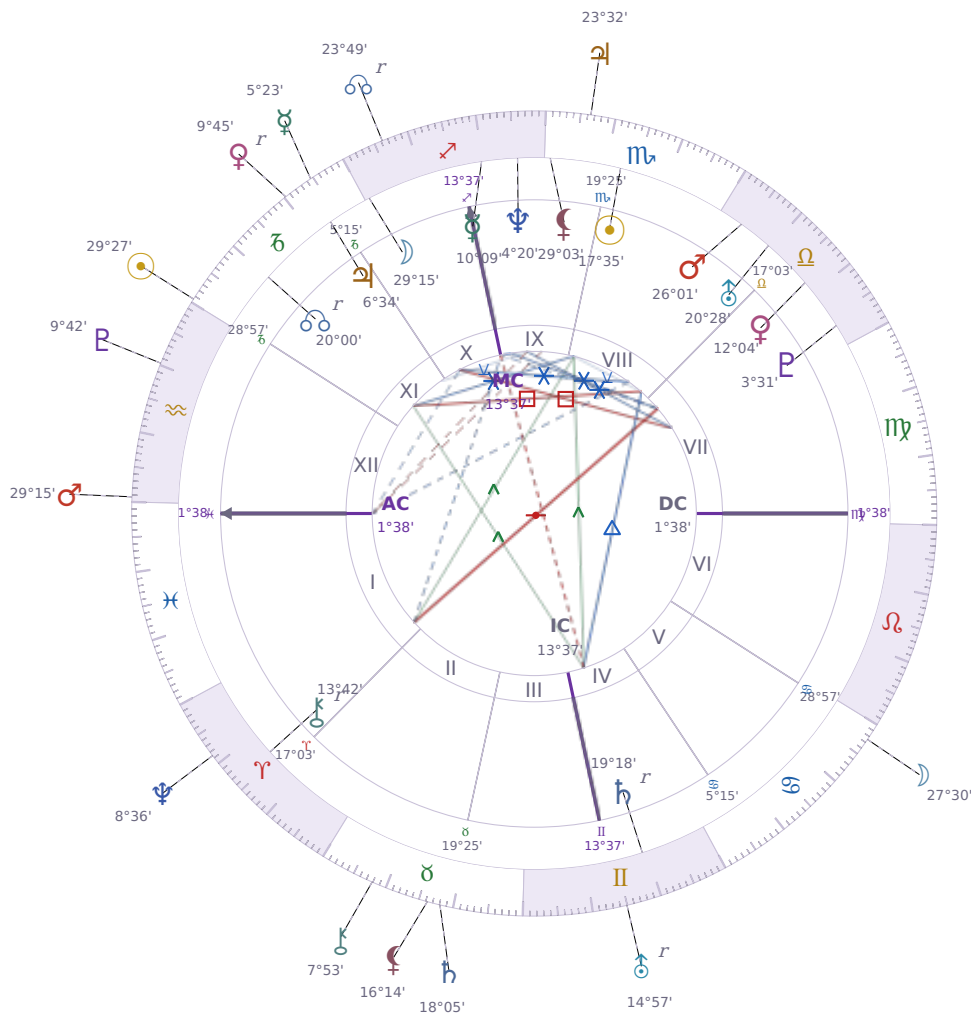

DAILY HOROSCOPE

Eric William Dane

American actor (1972-2026)

♏ Scorpio November 9, 1972 13:42 San Francisco

Saturday, 19 January 2030

TRANSITS FOR TODAY

☉ Sun	in ♑ Capricorn	29°27'10"
☾ Moon	in ♋ Cancer	27°30'34"
☿ Mercury	in ♑ Capricorn	5°23'07"
♀ Venus	in ♑ Capricorn Rx	9°45'51"
♂ Mars	in ♒ Aquarius	29°15'49"
♃ Jupiter	in ♏ Scorpio	23°32'39"
♄ Saturn	in ♉ Taurus	18°05'26"

♅ Uranus	in ♊ Gemini	Rx	14°57'29"
♆ Neptune	in ♈ Aries		8°36'38"
♇ Pluto	in ♒ Aquarius		9°42'43"
♁ Chiron	in ♉ Taurus		7°53'42"
♁ NNode	in ♐ Sagittarius	Rx	23°49'45"
♁ Lilith	in ♉ Taurus		16°14'04"