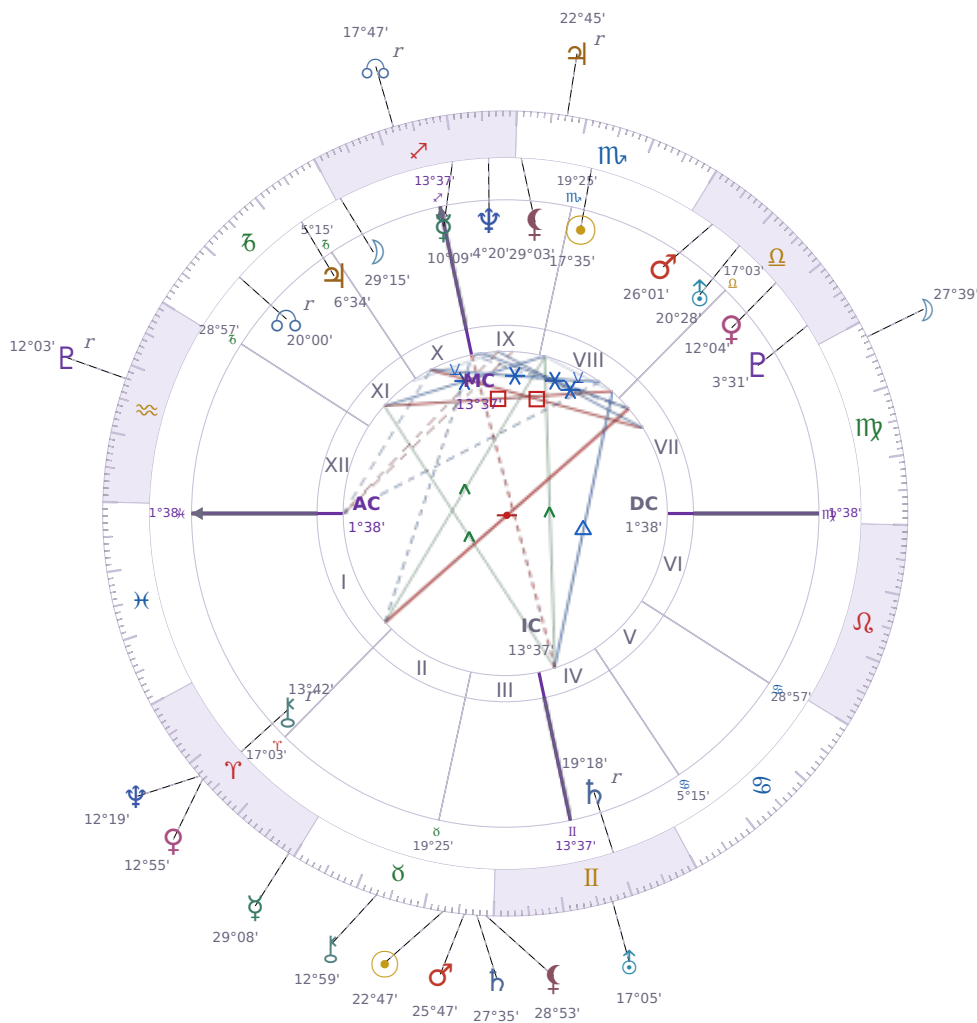

DAILY HOROSCOPE

Eric William Dane

American actor (1972-2026)

♏ Scorpio November 9, 1972 13:42 San Francisco

Monday, 13 May 2030

TRANSITS FOR TODAY

☉ Sun	in ♉ Taurus	22°47'12"
☾ Moon	in ♍ Virgo	27°39'45"
☿ Mercury	in ♈ Aries	29°08'14"
♀ Venus	in ♈ Aries	12°55'13"
♂ Mars	in ♈ Taurus	25°47'36"
♃ Jupiter	in ♏ Scorpio Rx	22°45'59"
♄ Saturn	in ♈ Taurus	27°35'51"

♅ Uranus	in ♊ Gemini	17°05'58"
♆ Neptune	in ♈ Aries	12°19'38"
♇ Pluto	in ♒ Aquarius Rx	12°03'38"
♁ Chiron	in ♉ Taurus	12°59'25"
♁ NNode	in ♐ Sagittarius Rx	17°47'30"
♁ Lilith	in ♉ Taurus	28°53'34"

## NATAL PLANETS

☉ Sun	in ♏ Scorpio	17°35'52"	VIII
☾ Moon	in ♐ Sagittarius	29°15'47"	X
☿ Mercury	in ♐ Sagittarius	10°09'58"	IX
♀ Venus	in ♎ Libra	12°04'48"	VII
♂ Mars	in ♎ Libra	26°01'24"	VIII
♃ Jupiter	in ♑ Capricorn	6°34'14"	XI
♄ Saturn	in ♊ Gemini	19°18'56"	IV Rx
♅ Uranus	in ♎ Libra	20°28'57"	VIII
♆ Neptune	in ♐ Sagittarius	4°20'25"	IX
♇ Pluto	in ♎ Libra	3°31'17"	VII
♁ Chiron	in ♈ Aries	13°42'19"	I Rx
♁ North Node	in ♑ Capricorn	20°00'39"	XI Rx
♁ Lilith	in ♏ Scorpio	29°03'37"	IX