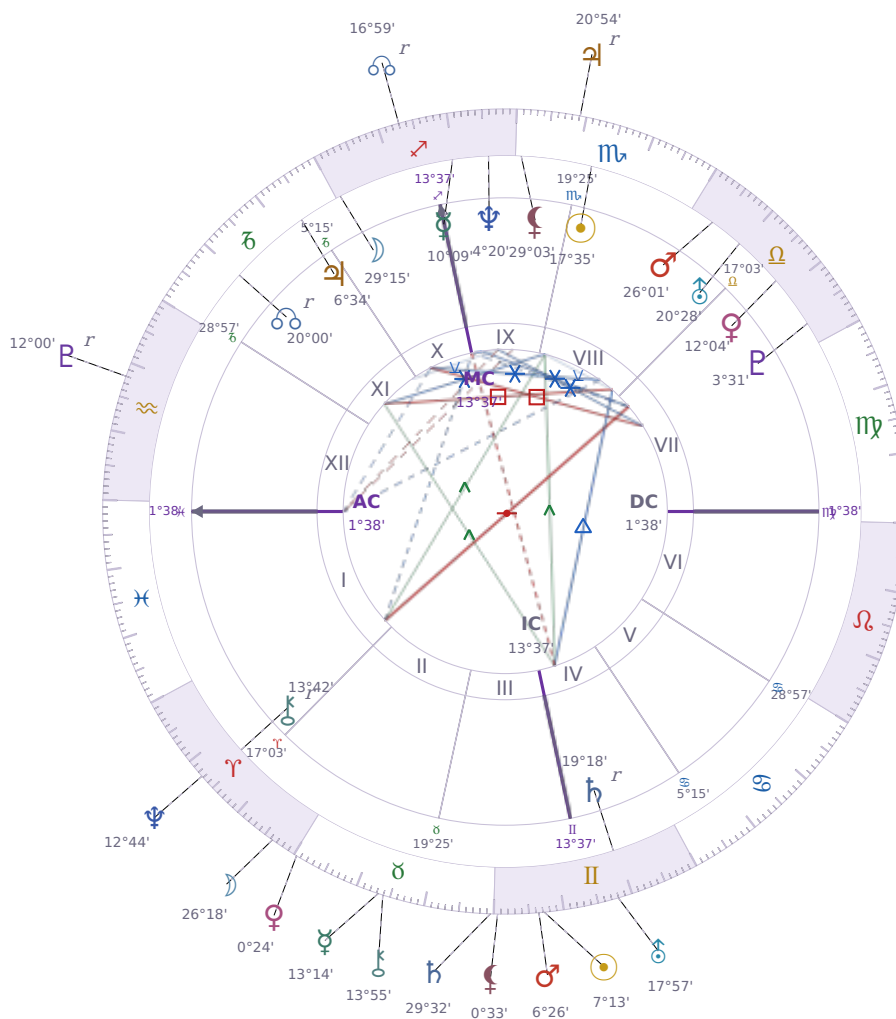

DAILY HOROSCOPE

Eric William Dane

American actor (1972-2026)

♏ Scorpio November 9, 1972 13:42 San Francisco

Tuesday, 28 May 2030

TRANSITS FOR TODAY

☉ Sun	in ♊ Gemini	7°13'12"
☾ Moon	in ♈ Aries	26°18'15"
☿ Mercury	in ♉ Taurus	13°14'51"
♀ Venus	in ♉ Taurus	0°24'48"
♂ Mars	in ♊ Gemini	6°26'29"
♃ Jupiter	in ♏ Scorpio Rx	20°54'06"
♄ Saturn	in ♉ Taurus	29°32'12"

♅ Uranus	in ♊ Gemini	17°57'12"
♆ Neptune	in ♈ Aries	12°44'40"
♇ Pluto	in ♒ Aquarius Rx	12°00'28"
♁ Chiron	in ♉ Taurus	13°55'44"
♁ NNode	in ♐ Sagittarius Rx	16°59'51"
♁ Lilith	in ♊ Gemini	0°33'21"