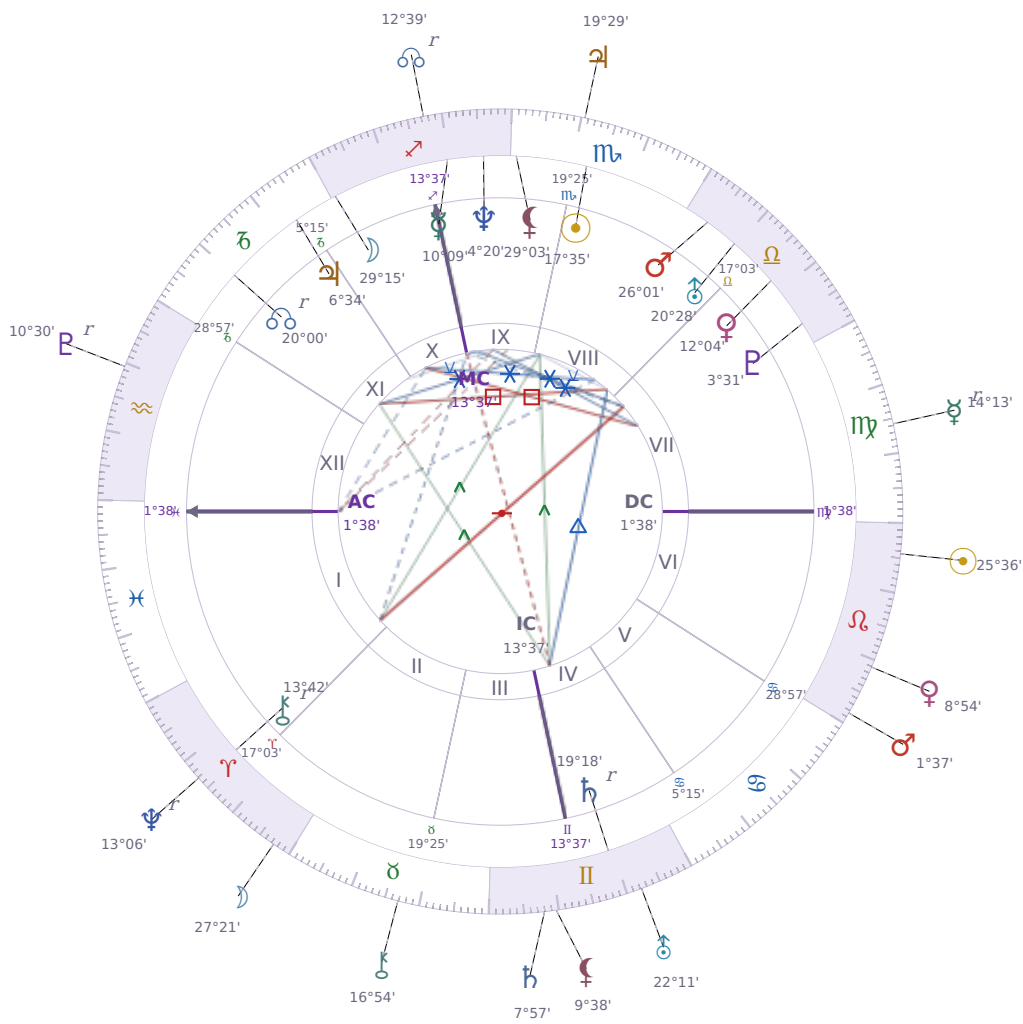

DAILY HOROSCOPE

Eric William Dane

American actor (1972-2026)

♏ Scorpio November 9, 1972 13:42 San Francisco

Sunday, 18 August 2030

TRANSITS FOR TODAY

|           |               |           |
|-----------|---------------|-----------|
| ☉ Sun     | in ♌ Leo      | 25°36'14" |
| ☾ Moon    | in ♈ Aries    | 27°21'57" |
| ☿ Mercury | in ♍ Virgo Rx | 14°13'10" |
| ♀ Venus   | in ♌ Leo      | 8°54'34"  |
| ♂ Mars    | in ♌ Leo      | 1°37'00"  |
| ♃ Jupiter | in ♏ Scorpio  | 19°29'17" |
| ♄ Saturn  | in ♊ Gemini   | 7°57'33"  |

|           |                     |           |
|-----------|---------------------|-----------|
| ♅ Uranus  | in ♊ Gemini         | 22°11'21" |
| ♆ Neptune | in ♈ Aries Rx       | 13°06'06" |
| ♇ Pluto   | in ♒ Aquarius Rx    | 10°30'35" |
| ♁ Chiron  | in ♉ Taurus         | 16°54'22" |
| ♋ NNode   | in ♐ Sagittarius Rx | 12°39'21" |
| ♁ Lilith  | in ♊ Gemini         | 9°38'26"  |

## KEY TRANSIT FACTORS