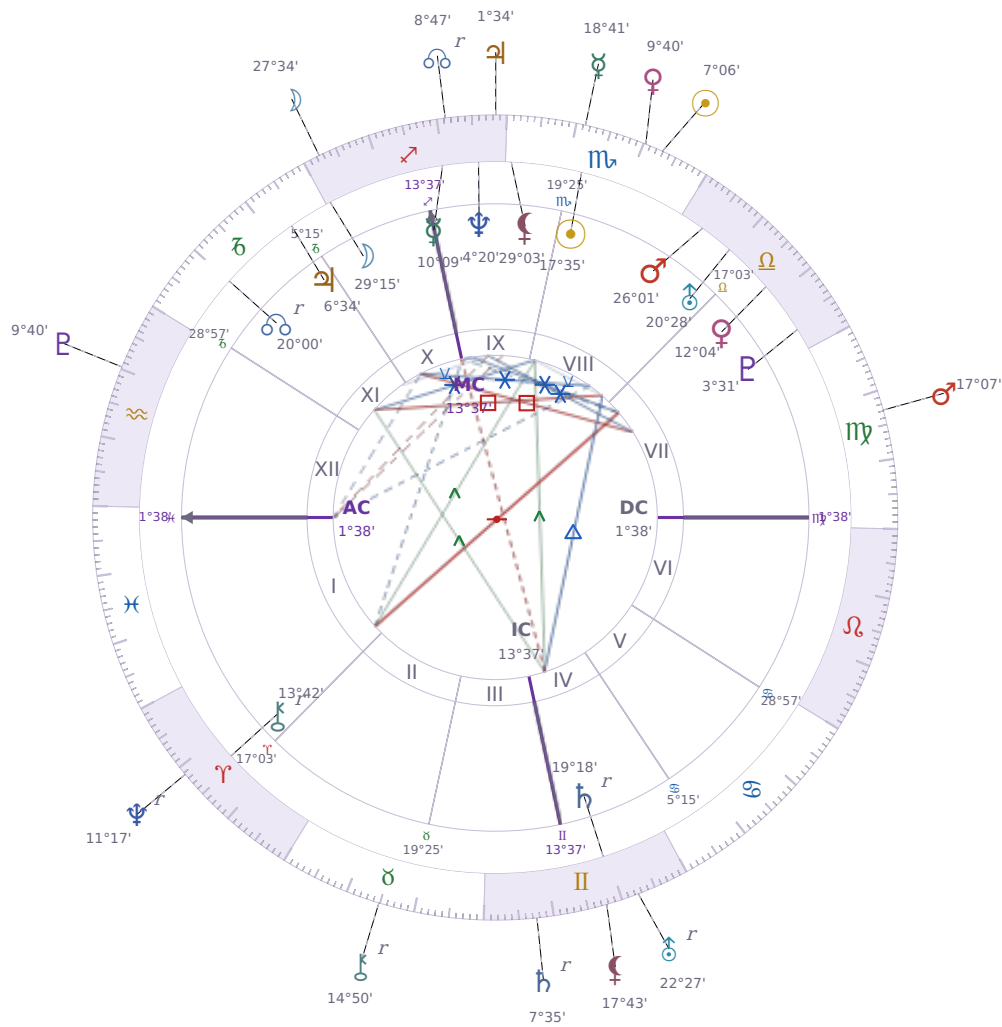

DAILY HOROSCOPE

Eric William Dane

American actor (1972-2026)

♏ Scorpio November 9, 1972 13:42 San Francisco

Wednesday, 30 October 2030

TRANSITS FOR TODAY

☉ Sun	in ♏ Scorpio	7°06'31"
☾ Moon	in ♐ Sagittarius	27°34'46"
☿ Mercury	in ♏ Scorpio	18°41'22"
♀ Venus	in ♏ Scorpio	9°40'35"
♂ Mars	in ♍ Virgo	17°07'16"
♃ Jupiter	in ♐ Sagittarius	1°34'47"
♄ Saturn	in ♊ Gemini Rx	7°35'18"