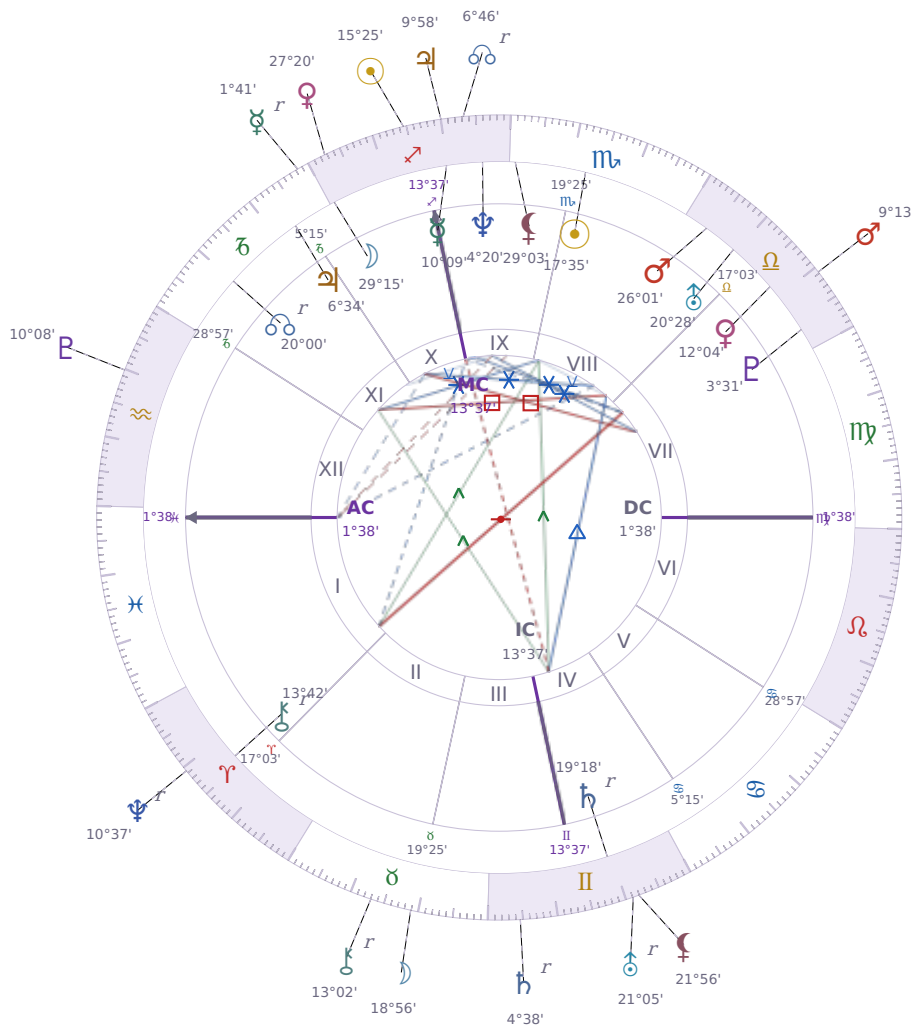

DAILY HOROSCOPE

Eric William Dane

American actor (1972–2026)

♏ Scorpio November 9, 1972 13:42 San Francisco

Saturday, 7 December 2030

TRANSITS FOR TODAY

☉ Sun	in ♏ Sagittarius	15°25'03"
☾ Moon	in ♉ Taurus	18°56'07"
☿ Mercury	in ♐ Capricorn Rx	1°41'46"
♀ Venus	in ♏ Sagittarius	27°20'30"
♂ Mars	in ♎ Libra	9°13'33"
♃ Jupiter	in ♏ Sagittarius	9°58'38"
♄ Saturn	in ♊ Gemini Rx	4°38'39"