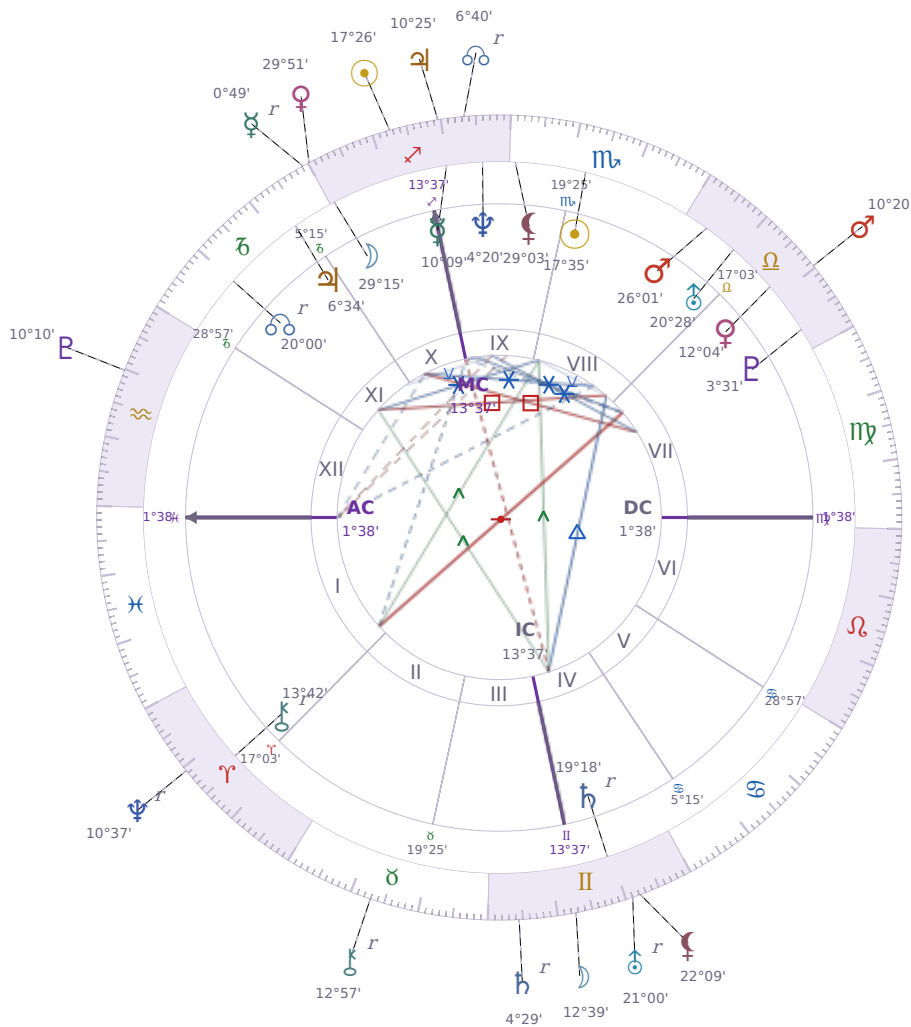

DAILY HOROSCOPE

Eric William Dane

American actor (1972-2026)

♏ Scorpio November 9, 1972 13:42 San Francisco

Monday, 9 December 2030

TRANSITS FOR TODAY

☉ Sun	in ♐ Sagittarius	17°26'53"
☾ Moon	in ♊ Gemini	12°39'01"
☿ Mercury	in ♑ Capricorn Rx	0°49'38"
♀ Venus	in ♐ Sagittarius	29°51'01"
♂ Mars	in ♎ Libra	10°20'39"
♃ Jupiter	in ♐ Sagittarius	10°25'30"
♄ Saturn	in ♊ Gemini Rx	4°29'08"

♅ Uranus	in	♊ Gemini Rx	21°00'11"
♆ Neptune	in	♈ Aries Rx	10°37'02"
♇ Pluto	in	♒ Aquarius	10°10'37"
♄ Chiron	in	♉ Taurus Rx	12°57'56"
♁ NNode	in	♐ Sagittarius Rx	6°40'17"
♁ Lilith	in	♊ Gemini	22°09'24"