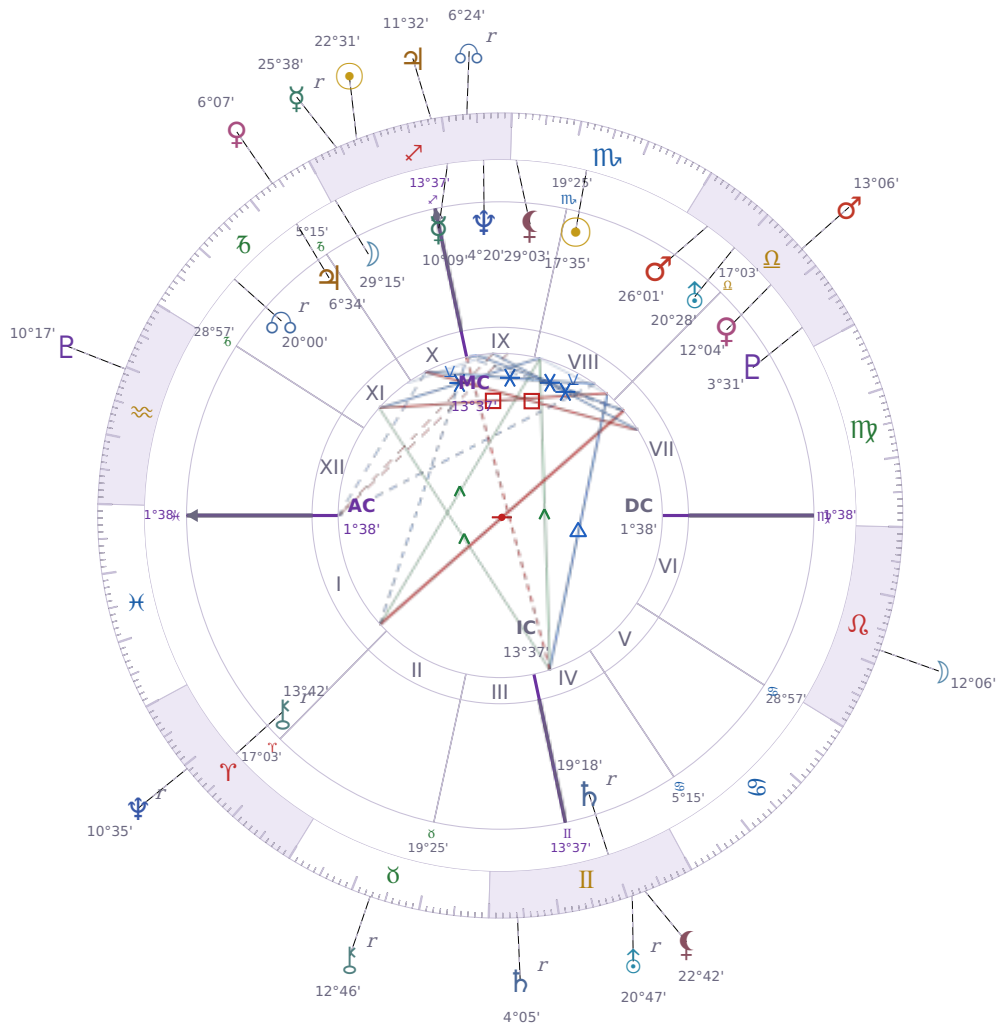

DAILY HOROSCOPE

## Eric William Dane

American actor (1972–2026)

♏ Scorpio November 9, 1972 13:42 San Francisco