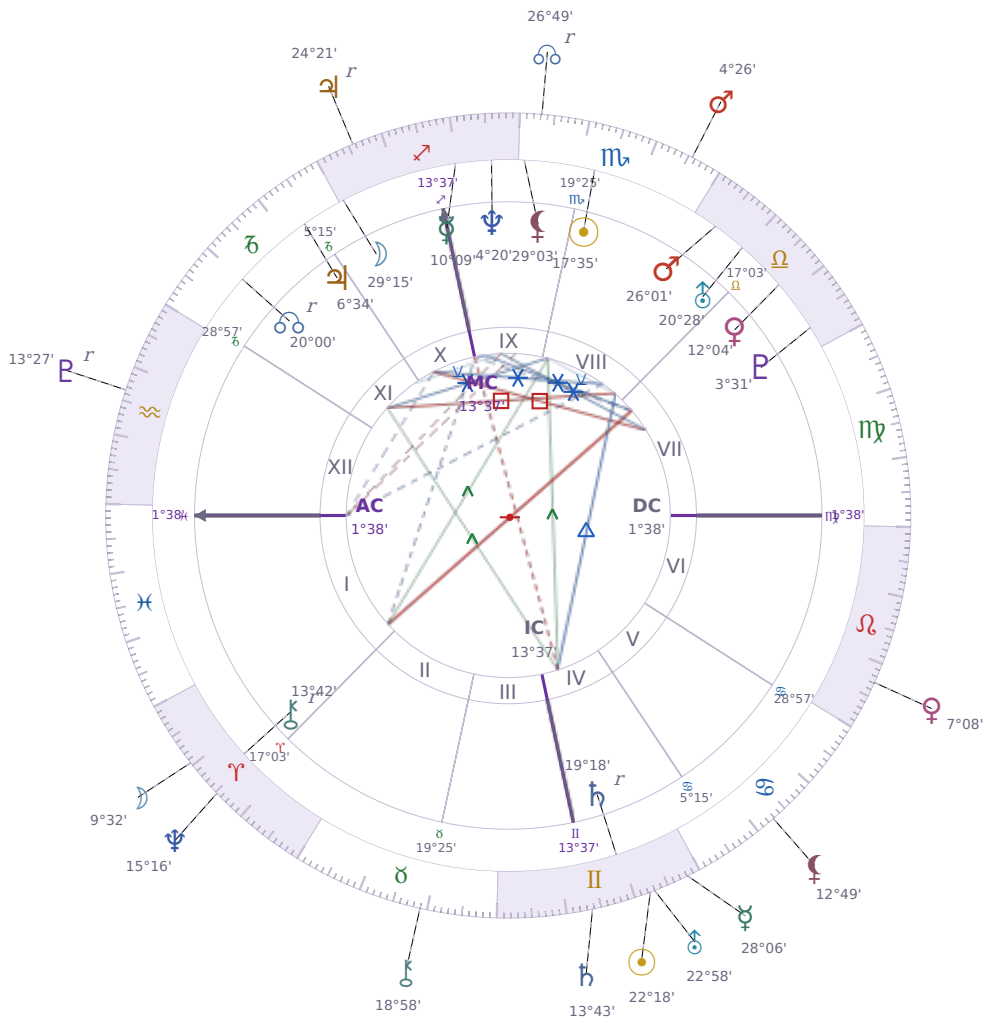

DAILY HOROSCOPE

Eric William Dane

American actor (1972-2026)

♏ Scorpio November 9, 1972 13:42 San Francisco

Friday, 13 June 2031

TRANSITS FOR TODAY

☉ Sun	in ♊ Gemini	22°18'26"
☾ Moon	in ♈ Aries	9°32'39"
☿ Mercury	in ♊ Gemini	28°06'33"
♀ Venus	in ♌ Leo	7°08'00"
♂ Mars	in ♏ Scorpio	4°26'17"
♃ Jupiter	in ♐ Sagittarius Rx	24°21'12"
♄ Saturn	in ♊ Gemini	13°43'43"

♅ Uranus	in ♊ Gemini	22°58'10"
♆ Neptune	in ♈ Aries	15°16'58"
♇ Pluto	in ♒ Aquarius Rx	13°27'41"
♁ Chiron	in ♉ Taurus	18°58'28"
♁ NNode	in ♏ Scorpio Rx	26°49'18"
♁ Lilith	in ♋ Cancer	12°49'17"

NATAL PLANETS