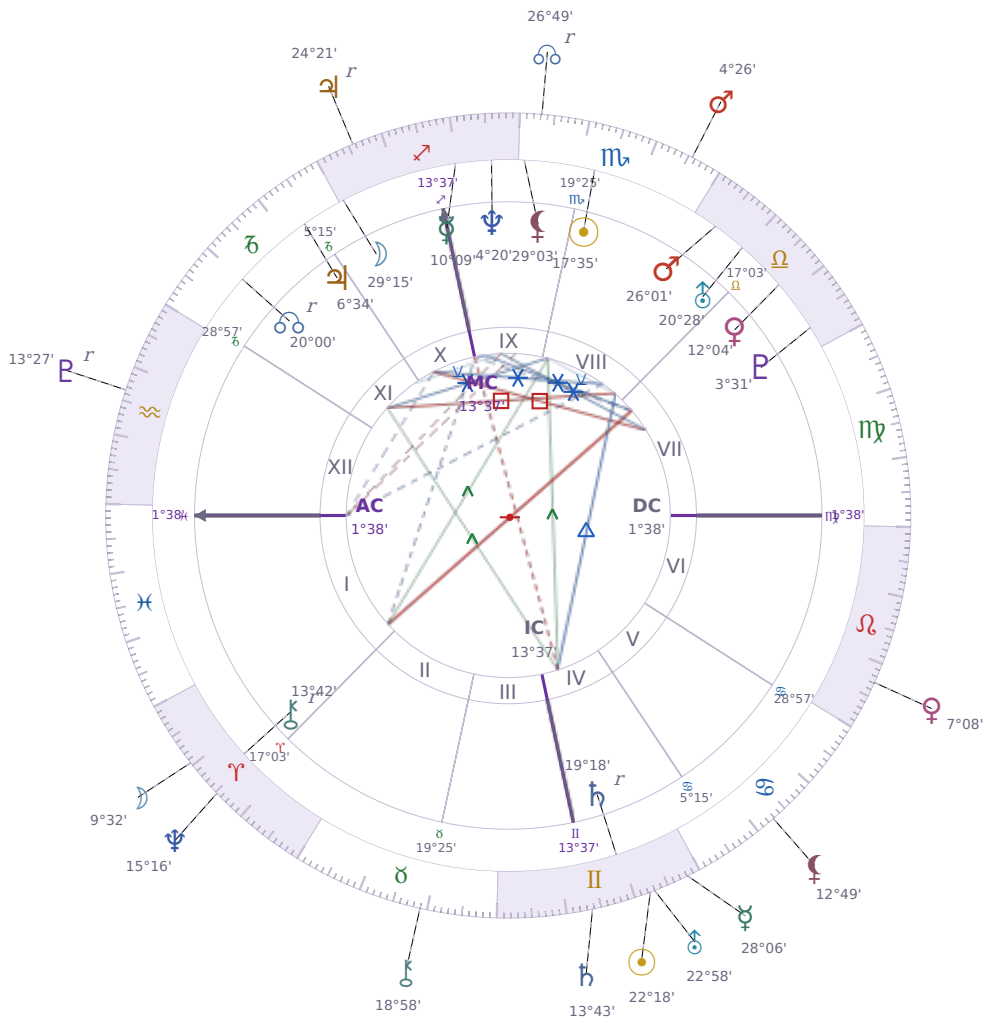

DAILY HOROSCOPE

Eric William Dane

American actor (1972–2026)

♏ Scorpio November 9, 1972 13:42 San Francisco

Friday, 13 June 2031

TRANSITS FOR TODAY

☉ Sun	in ♊ Gemini	22°18'26"
☾ Moon	in ♈ Aries	9°32'39"
☿ Mercury	in ♊ Gemini	28°06'33"
♀ Venus	in ♌ Leo	7°08'00"
♂ Mars	in ♏ Scorpio	4°26'17"
♃ Jupiter	in ♐ Sagittarius Rx	24°21'12"
♄ Saturn	in ♊ Gemini	13°43'43"

♅ Uranus	in ♊ Gemini	22°58'10"
♆ Neptune	in ♈ Aries	15°16'58"
♇ Pluto	in ♒ Aquarius Rx	13°27'41"
♁ Chiron	in ♉ Taurus	18°58'28"
♁ NNode	in ♏ Scorpio Rx	26°49'18"
♁ Lilith	in ♋ Cancer	12°49'17"

NATAL PLANETS