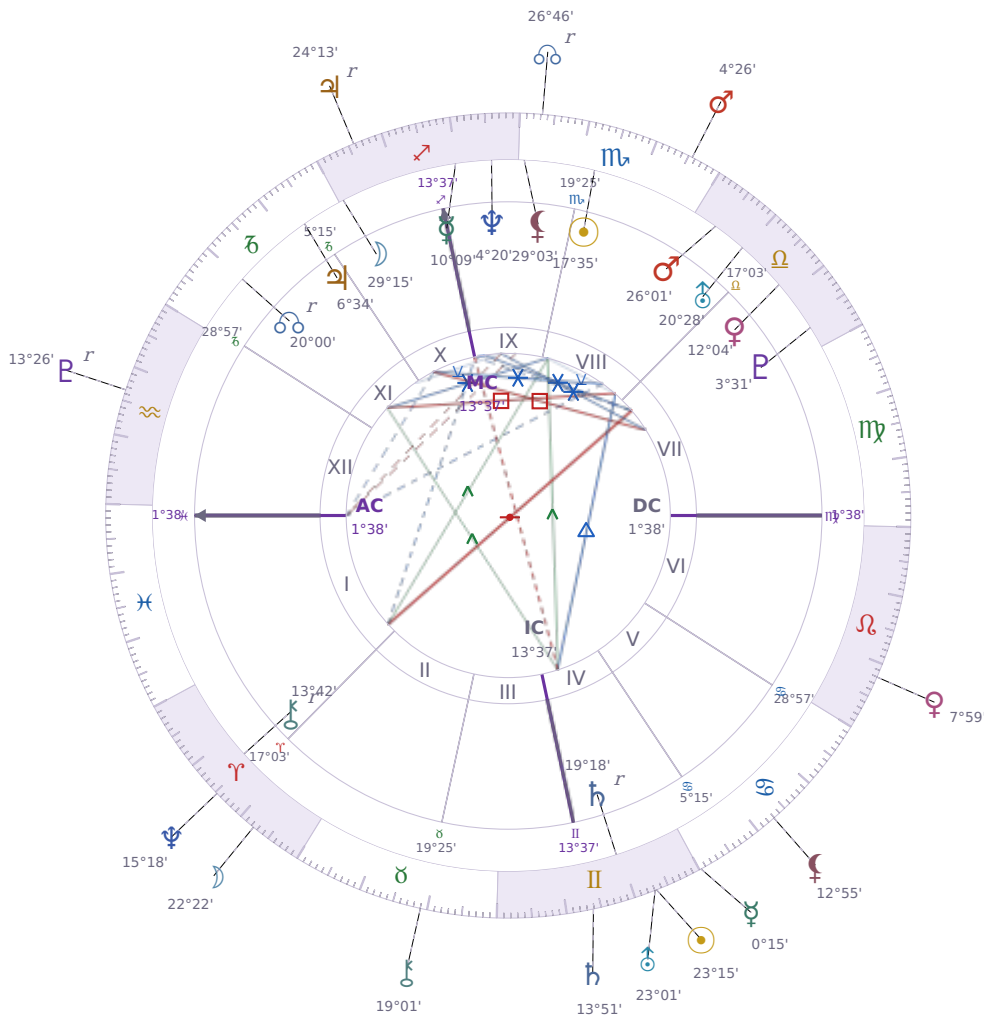

DAILY HOROSCOPE

Eric William Dane

American actor (1972-2026)

♏ Scorpio November 9, 1972 13:42 San Francisco

Saturday, 14 June 2031

TRANSITS FOR TODAY

☉ Sun	in ♊ Gemini	23°15'47"
☾ Moon	in ♈ Aries	22°22'42"
☿ Mercury	in ♋ Cancer	0°15'13"
♀ Venus	in ♌ Leo	7°59'05"
♂ Mars	in ♏ Scorpio	4°26'41"
♃ Jupiter	in ♐ Sagittarius Rx	24°13'32"
♄ Saturn	in ♊ Gemini	13°51'28"

♅ Uranus	in ♊ Gemini	23°01'41"
♆ Neptune	in ♈ Aries	15°18'05"
♇ Pluto	in ♒ Aquarius Rx	13°26'56"
♁ Chiron	in ♉ Taurus	19°01'57"
♁ NNode	in ♏ Scorpio Rx	26°46'08"
♁ Lilith	in ♋ Cancer	12°55'59"