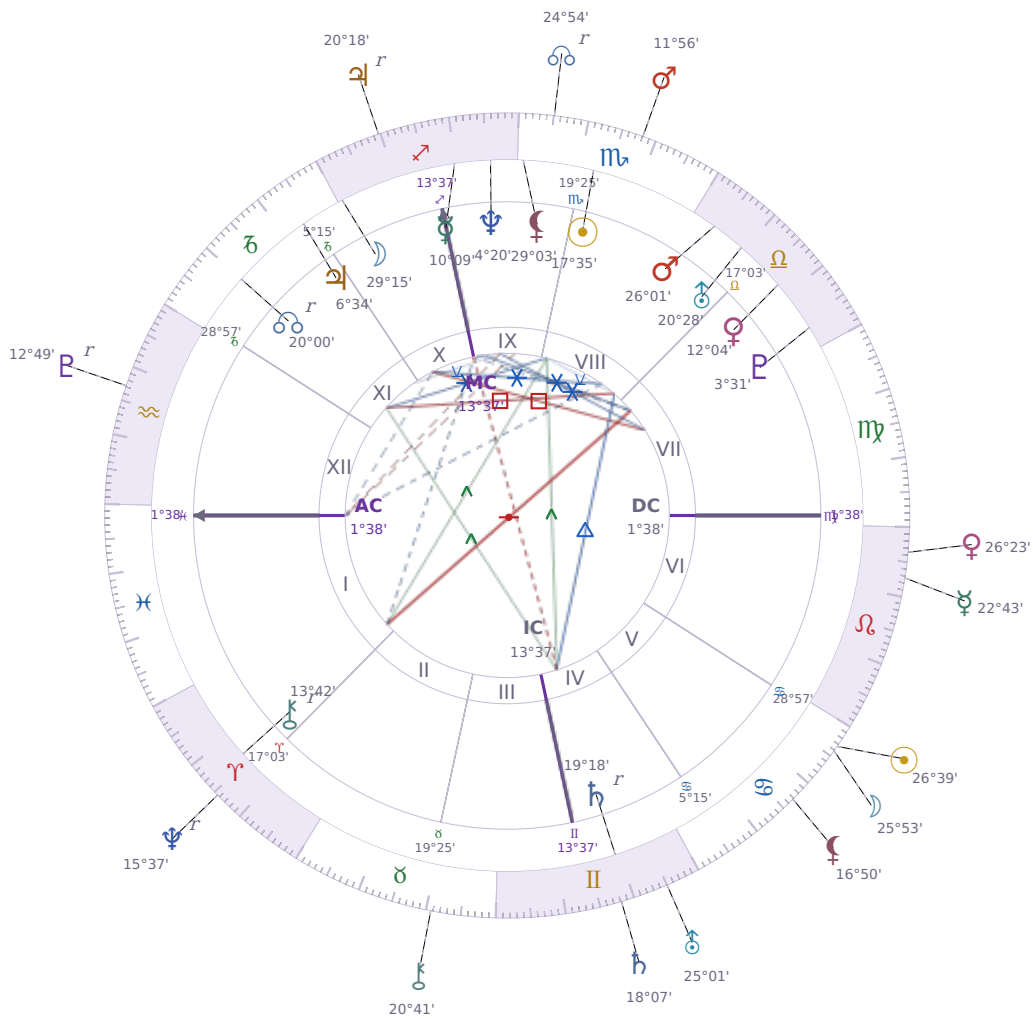

DAILY HOROSCOPE

Eric William Dane

American actor (1972-2026)

♏ Scorpio November 9, 1972 13:42 San Francisco

Saturday, 19 July 2031

TRANSITS FOR TODAY

☉ Sun	in ♋ Cancer	26°39'05"
☾ Moon	in ♋ Cancer	25°53'30"
☿ Mercury	in ♌ Leo	22°43'14"
♀ Venus	in ♌ Leo	26°23'56"
♂ Mars	in ♏ Scorpio	11°56'49"
♃ Jupiter	in ♐ Sagittarius Rx	20°18'08"
♄ Saturn	in ♊ Gemini	18°07'32"

♅ Uranus	in ♊ Gemini	25°01'44"
♆ Neptune	in ♈ Aries Rx	15°37'35"
♇ Pluto	in ♒ Aquarius Rx	12°49'25"
♄ Chiron	in ♉ Taurus	20°41'33"
♁ NNode	in ♏ Scorpio Rx	24°54'57"
♁ Lilith	in ♋ Cancer	16°50'08"

NATAL PLANETS

KEY DATE

♆ Neptune stations Retrograde

Neptune stationing retrograde marks the point where **clarity takes a step back** in the areas it governs — dreams, beliefs, creativity, and what you're willing to believe about yourself or others. During this period, people often notice **confusion returning to situations** they thought were settled, delays in creative projects, or the need to rethink agreements that felt unclear to begin with. *Neptune* retrograde typically brings **reality checks** that strip away wishful thinking, so you may spot where you've been fooling yourself or where someone else's promises don't actually add up.