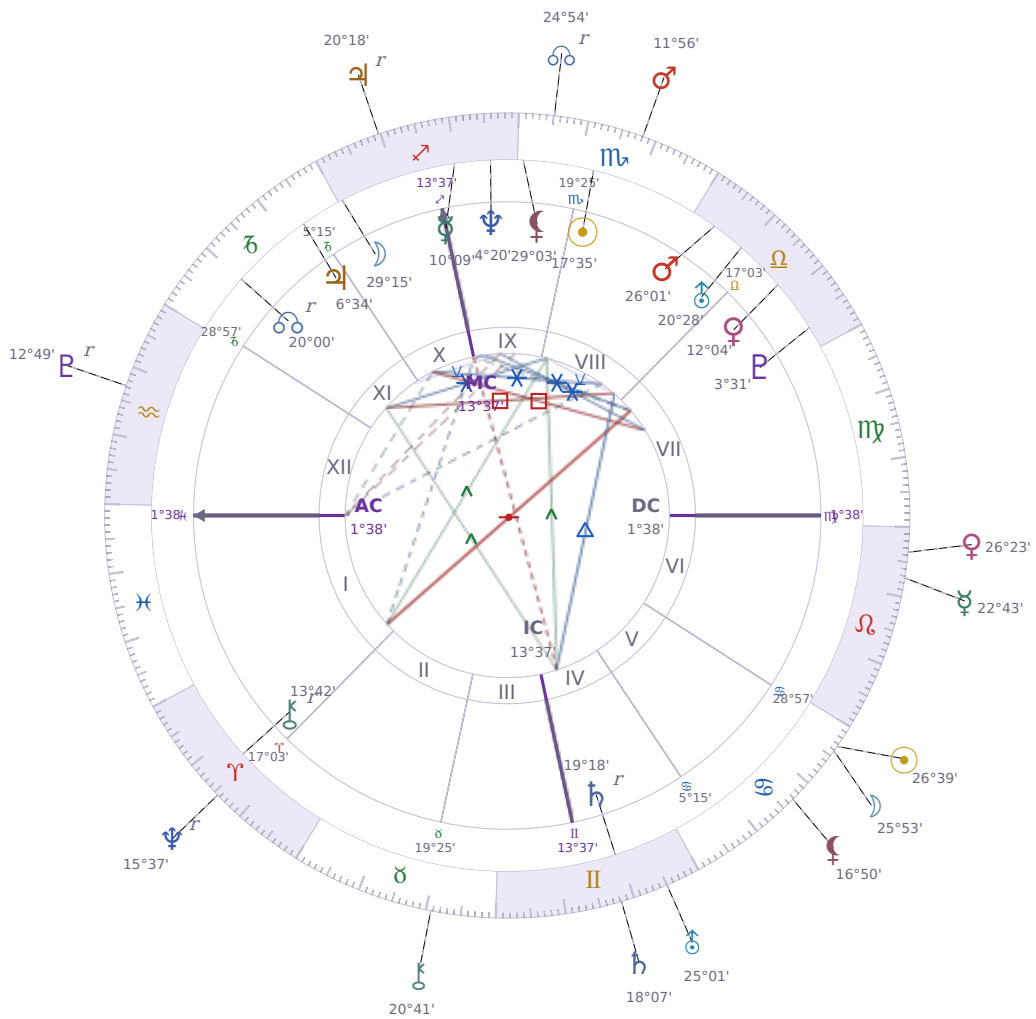

DAILY HOROSCOPE

Eric William Dane

American actor (1972-2026)

♏ Scorpio November 9, 1972 13:42 San Francisco

Saturday, 19 July 2031

TRANSITS FOR TODAY

☉ Sun	in ♋ Cancer	26°39'05"
☾ Moon	in ♋ Cancer	25°53'30"
☿ Mercury	in ♌ Leo	22°43'14"
♀ Venus	in ♌ Leo	26°23'56"
♂ Mars	in ♏ Scorpio	11°56'49"
♃ Jupiter	in ♐ Sagittarius Rx	20°18'08"
♄ Saturn	in ♊ Gemini	18°07'32"

♅ Uranus	in ♊ Gemini	25°01'44"
♆ Neptune	in ♈ Aries Rx	15°37'35"
♇ Pluto	in ♒ Aquarius Rx	12°49'25"
♁ Chiron	in ♉ Taurus	20°41'33"
♋ NNode	in ♏ Scorpio Rx	24°54'57"
♁ Lilith	in ♋ Cancer	16°50'08"

NATAL PLANETS

KEY DATE

♆ Neptune stations Retrograde

Neptune stationing retrograde marks the point where **clarity takes a step back** in the areas it governs — dreams, beliefs, creativity, and what you're willing to believe about yourself or others. During this period, people often notice **confusion returning to situations** they thought were settled, delays in creative projects, or the need to rethink agreements that felt unclear to begin with. *Neptune* retrograde typically brings **reality checks** that strip away wishful thinking, so you may spot where you've been fooling yourself or where someone else's promises don't actually add up.