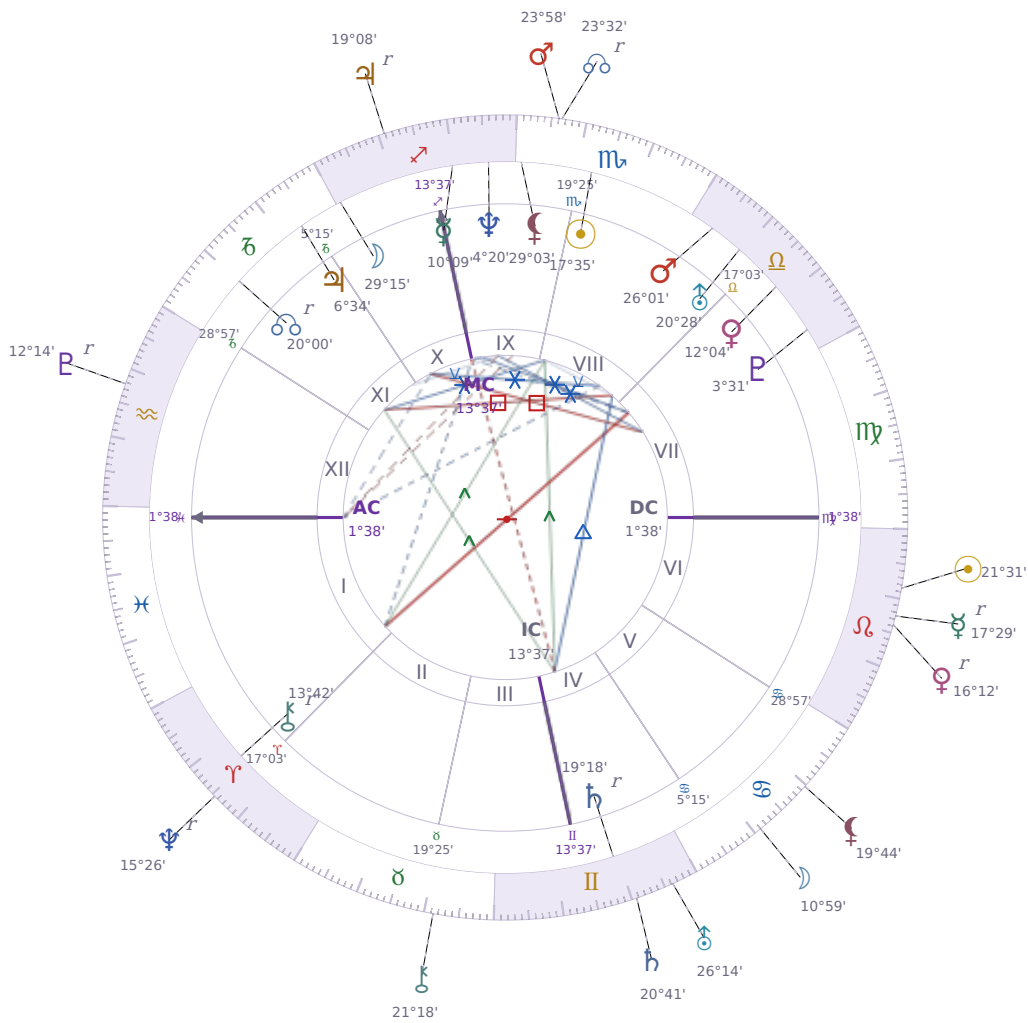

DAILY HOROSCOPE

Eric William Dane

American actor (1972-2026)

♏ Scorpio November 9, 1972 13:42 San Francisco

Thursday, 14 August 2031

TRANSITS FOR TODAY

☉ Sun	in ♌ Leo	21°31'34"
☾ Moon	in ♋ Cancer	10°59'40"
☿ Mercury	in ♌ Leo Rx	17°29'05"
♀ Venus	in ♌ Leo Rx	16°12'36"
♂ Mars	in ♏ Scorpio	23°58'03"
♃ Jupiter	in ♐ Sagittarius Rx	19°08'52"
♄ Saturn	in ♊ Gemini	20°41'49"

♅ Uranus	in	♊ Gemini	26°14'18"
♆ Neptune	in	♈ Aries Rx	15°26'38"
♇ Pluto	in	♒ Aquarius Rx	12°14'14"
♁ Chiron	in	♉ Taurus	21°18'35"
♁ NNode	in	♏ Scorpio Rx	23°32'20"
♁ Lilith	in	♋ Cancer	19°44'15"

NATAL PLANETS