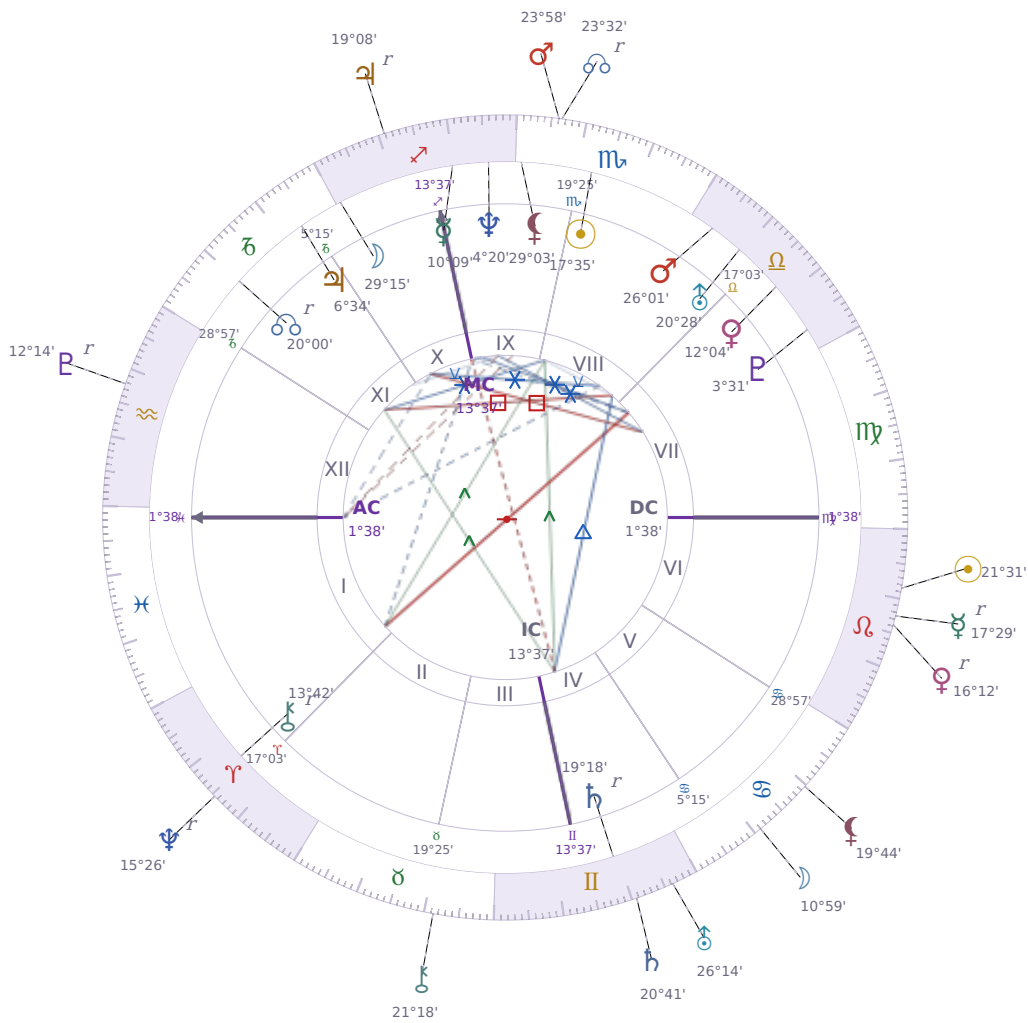

DAILY HOROSCOPE

**Eric William Dane**

American actor (1972-2026)

♏ Scorpio November 9, 1972 13:42 San Francisco

**Thursday, 14 August 2031**

**TRANSITS FOR TODAY**

☉ Sun	in ♌ Leo	21°31'34"
☾ Moon	in ♋ Cancer	10°59'40"
☿ Mercury	in ♌ Leo Rx	17°29'05"
♀ Venus	in ♌ Leo Rx	16°12'36"
♂ Mars	in ♏ Scorpio	23°58'03"
♃ Jupiter	in ♐ Sagittarius Rx	19°08'52"
♄ Saturn	in ♊ Gemini	20°41'49"

♅ Uranus	in ♊ Gemini	26°14'18"
♆ Neptune	in ♈ Aries Rx	15°26'38"
♇ Pluto	in ♒ Aquarius Rx	12°14'14"
♁ Chiron	in ♉ Taurus	21°18'35"
♁ NNode	in ♏ Scorpio Rx	23°32'20"
♁ Lilith	in ♋ Cancer	19°44'15"

## KEY TRANSIT FACTORS