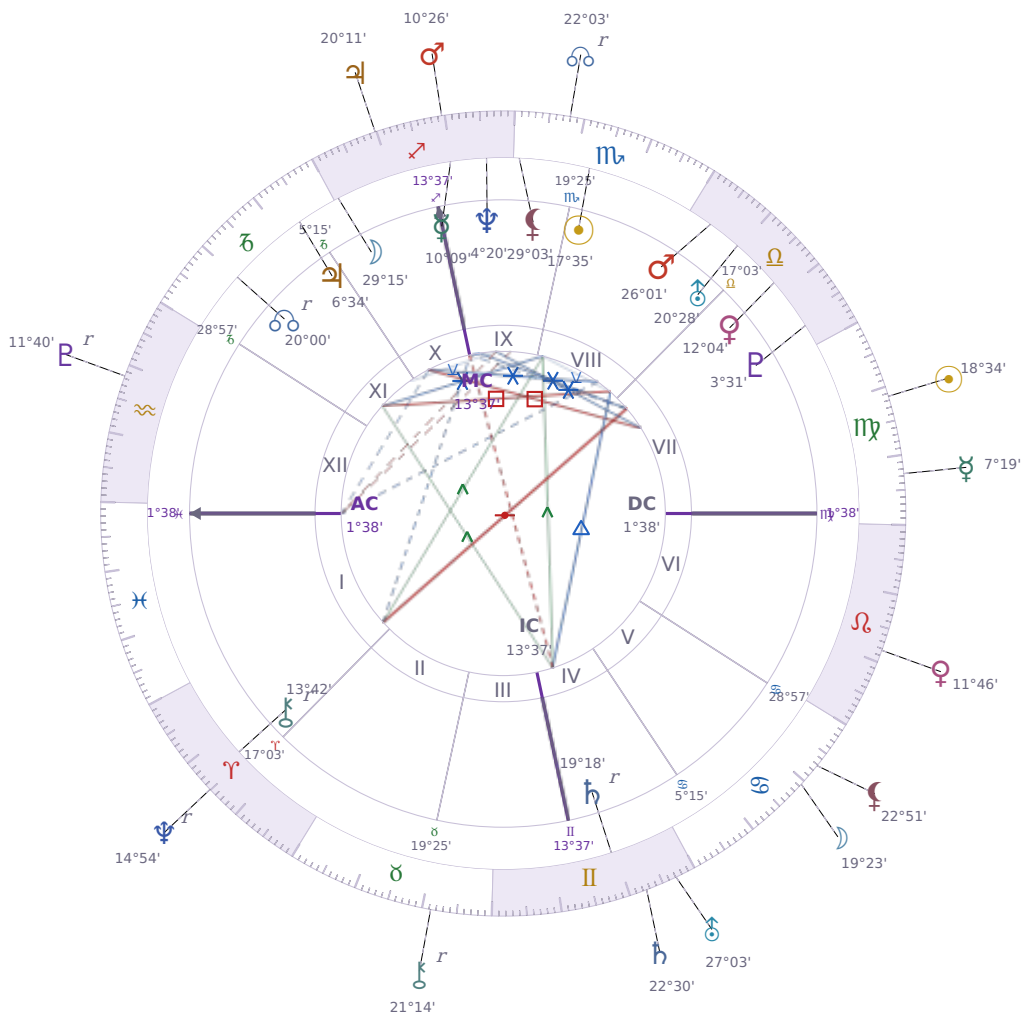

DAILY HOROSCOPE

Eric William Dane

American actor (1972-2026)

♏ Scorpio November 9, 1972 13:42 San Francisco

Thursday, 11 September 2031

TRANSITS FOR TODAY

|           |                  |           |
|-----------|------------------|-----------|
| ☉ Sun     | in ♍ Virgo       | 18°34'05" |
| ☾ Moon    | in ♋ Cancer      | 19°23'26" |
| ☿ Mercury | in ♍ Virgo       | 7°19'59"  |
| ♀ Venus   | in ♌ Leo         | 11°46'06" |
| ♂ Mars    | in ♐ Sagittarius | 10°26'36" |
| ♃ Jupiter | in ♐ Sagittarius | 20°11'54" |
| ♄ Saturn  | in ♊ Gemini      | 22°30'26" |

|           |                  |           |
|-----------|------------------|-----------|
| ♅ Uranus  | in ♊ Gemini      | 27°03'43" |
| ♆ Neptune | in ♈ Aries Rx    | 14°54'06" |
| ♇ Pluto   | in ♒ Aquarius Rx | 11°40'02" |
| ♁ Chiron  | in ♉ Taurus Rx   | 21°14'58" |
| ♁ NNode   | in ♏ Scorpio Rx  | 22°03'21" |
| ♁ Lilith  | in ♋ Cancer      | 22°51'54" |

## NATAL PLANETS

|              |                  |           |       |
|--------------|------------------|-----------|-------|
| ☉ Sun        | in ♏ Scorpio     | 17°35'52" | VIII  |
| ☾ Moon       | in ♐ Sagittarius | 29°15'47" | X     |
| ☿ Mercury    | in ♐ Sagittarius | 10°09'58" | IX    |
| ♀ Venus      | in ♎ Libra       | 12°04'48" | VII   |
| ♂ Mars       | in ♎ Libra       | 26°01'24" | VIII  |
| ♃ Jupiter    | in ♑ Capricorn   | 6°34'14"  | XI    |
| ♄ Saturn     | in ♊ Gemini      | 19°18'56" | IV Rx |
| ♅ Uranus     | in ♎ Libra       | 20°28'57" | VIII  |
| ♆ Neptune    | in ♐ Sagittarius | 4°20'25"  | IX    |
| ♇ Pluto      | in ♎ Libra       | 3°31'17"  | VII   |
| ♁ Chiron     | in ♈ Aries       | 13°42'19" | I Rx  |
| ♁ North Node | in ♑ Capricorn   | 20°00'39" | XI Rx |
| ♁ Lilith     | in ♏ Scorpio     | 29°03'37" | IX    |

## KEY TRANSIT FACTORS