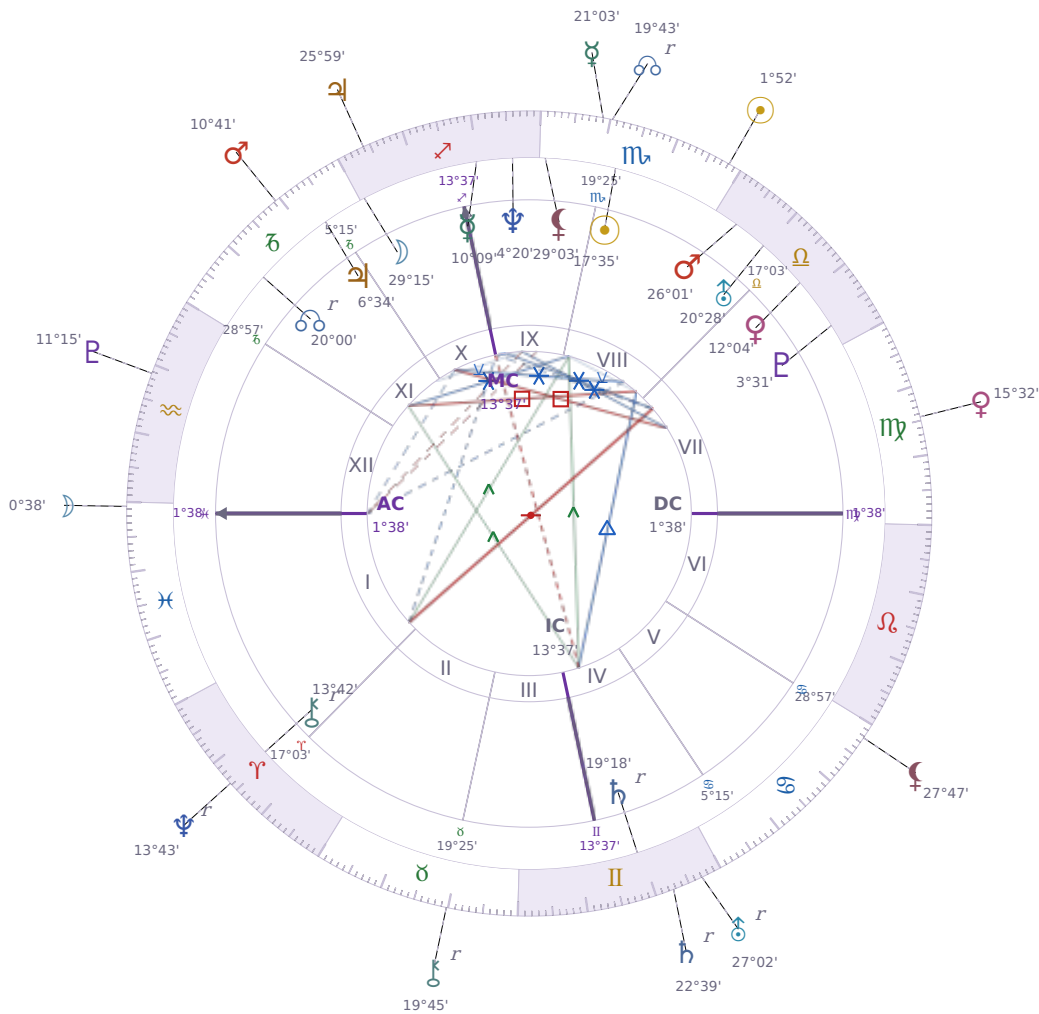

DAILY HOROSCOPE

Eric William Dane

American actor (1972-2026)

♏ Scorpio November 9, 1972 13:42 San Francisco

Saturday, 25 October 2031

TRANSITS FOR TODAY

☉ Sun	in ♏ Scorpio	1°52'28"
☾ Moon	in ♓ Pisces	0°38'02"
☿ Mercury	in ♏ Scorpio	21°04'00"
♀ Venus	in ♍ Virgo	15°32'20"
♂ Mars	in ♐ Capricorn	10°41'56"
♃ Jupiter	in ♐ Sagittarius	25°59'24"
♄ Saturn	in ♊ Gemini Rx	22°39'34"

♅ Uranus	in	♊ Gemini Rx	27°02'56"
♆ Neptune	in	♈ Aries Rx	13°43'03"
♇ Pluto	in	♒ Aquarius	11°15'55"
♁ Chiron	in	♉ Taurus Rx	19°45'20"
♋ NNode	in	♏ Scorpio Rx	19°43'31"
♁ Lilith	in	♋ Cancer	27°47'04"

NATAL PLANETS