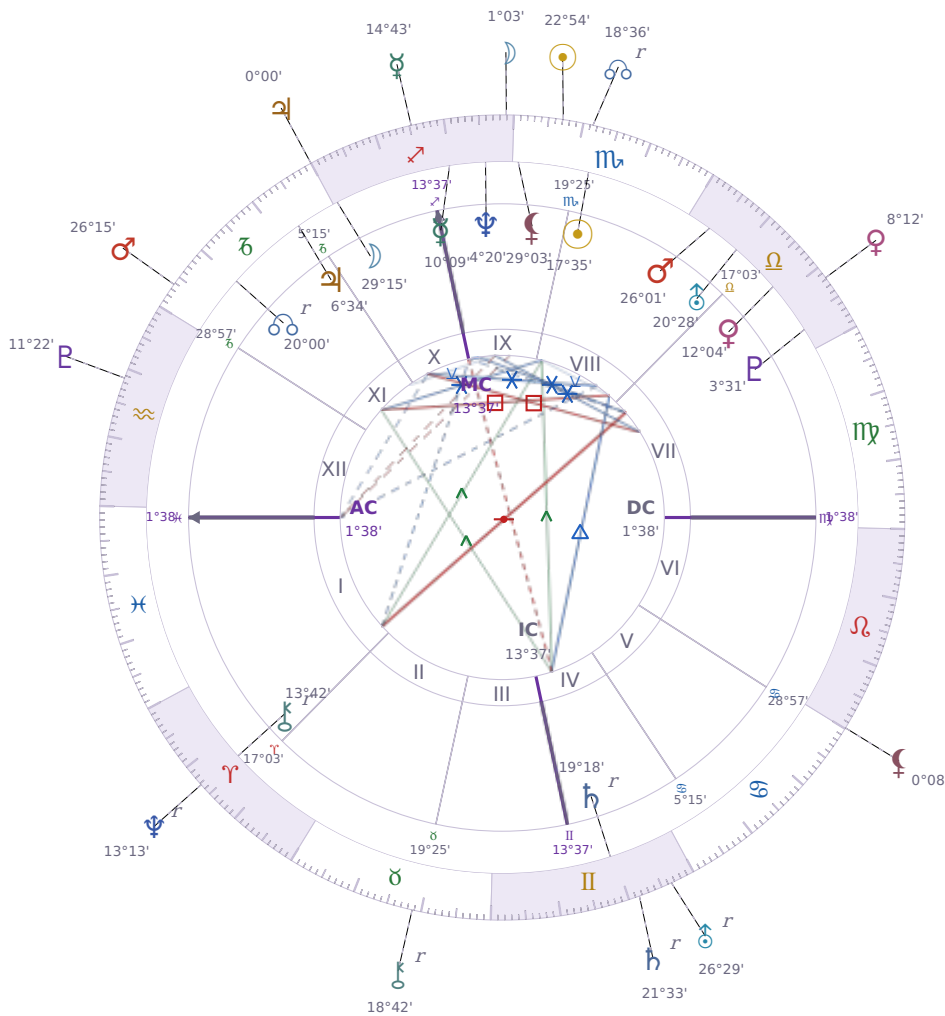

DAILY HOROSCOPE

Eric William Dane

American actor (1972-2026)

♏ Scorpio November 9, 1972 13:42 San Francisco

Saturday, 15 November 2031

TRANSITS FOR TODAY

☉ Sun	in ♏ Scorpio	22°54'53"
☾ Moon	in ♐ Sagittarius	1°03'11"
☿ Mercury	in ♐ Sagittarius	14°43'32"
♀ Venus	in ♎ Libra	8°12'05"
♂ Mars	in ♐ Capricorn	26°15'38"
♃ Jupiter	in ♐ Capricorn	0°00'46"
♄ Saturn	in ♊ Gemini Rx	21°33'30"

♅ Uranus	in	♊ Gemini Rx	26°29'27"
♆ Neptune	in	♈ Aries Rx	13°13'35"
♇ Pluto	in	♒ Aquarius	11°22'22"
♄ Chiron	in	♉ Taurus Rx	18°42'10"
♁ NNode	in	♏ Scorpio Rx	18°36'47"
♁ Lilith	in	♌ Leo	0°08'04"

NATAL PLANETS

KEY DATE

♃ Jupiter enters ♑ Capricorn

Jupiter in *Capricorn* brings a **practical focus to growth**, and you'll notice people around you caring more about real results than big promises. At work and in money matters, there's a shift toward **building slowly and checking progress** — promotions come through steady effort, not sudden luck, and people stop wasting time on schemes that sound good but don't hold up. In relationships and personal goals, **patience and structure** actually start to feel rewarding instead of boring, so this is when people finally follow through on plans they've been putting off.