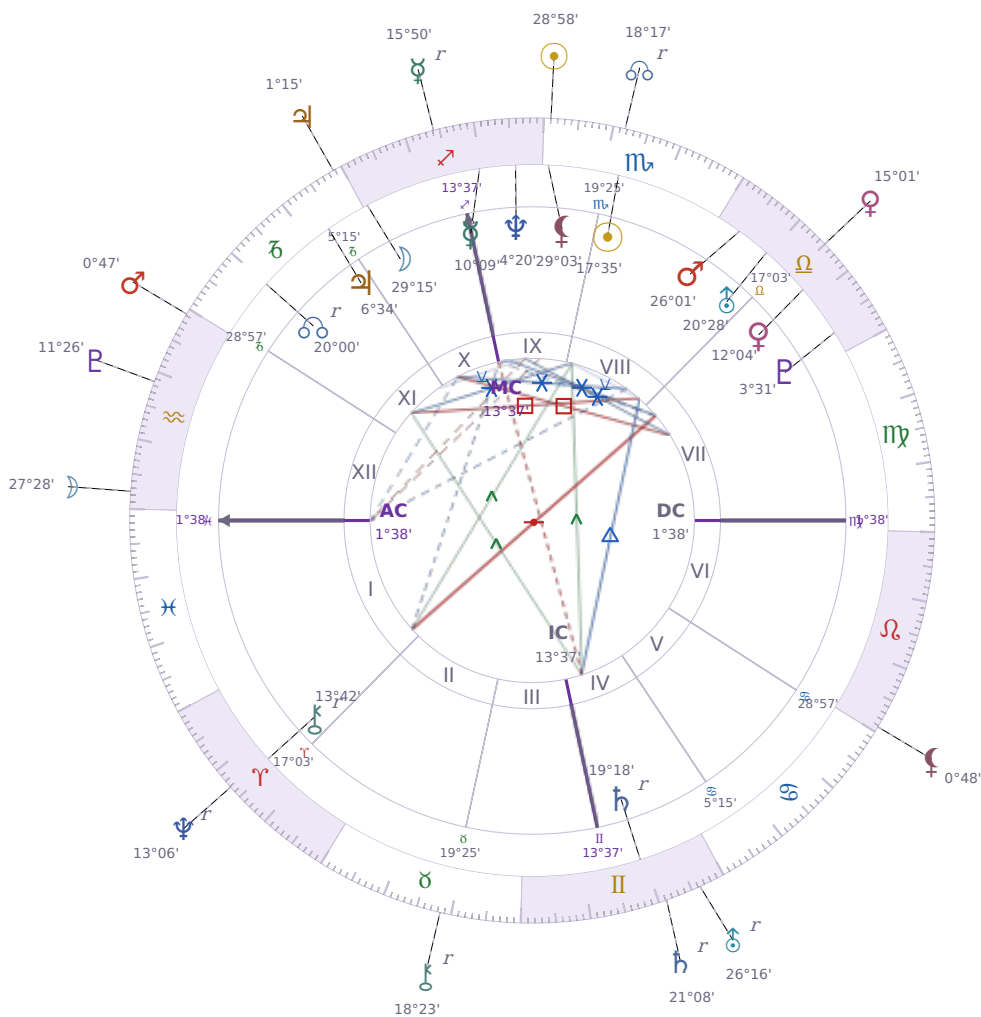

DAILY HOROSCOPE

Eric William Dane

American actor (1972-2026)

♏ Scorpio November 9, 1972 13:42 San Francisco

Friday, 21 November 2031

TRANSITS FOR TODAY

☉ Sun	in ♏ Scorpio	28°58'02"
☾ Moon	in ♒ Aquarius	27°28'13"
☿ Mercury	in ♐ Sagittarius Rx	15°50'34"
♀ Venus	in ♎ Libra	15°01'06"
♂ Mars	in ♒ Aquarius	0°47'24"
♃ Jupiter	in ♐ Capricorn	1°15'47"
♄ Saturn	in ♊ Gemini Rx	21°08'18"