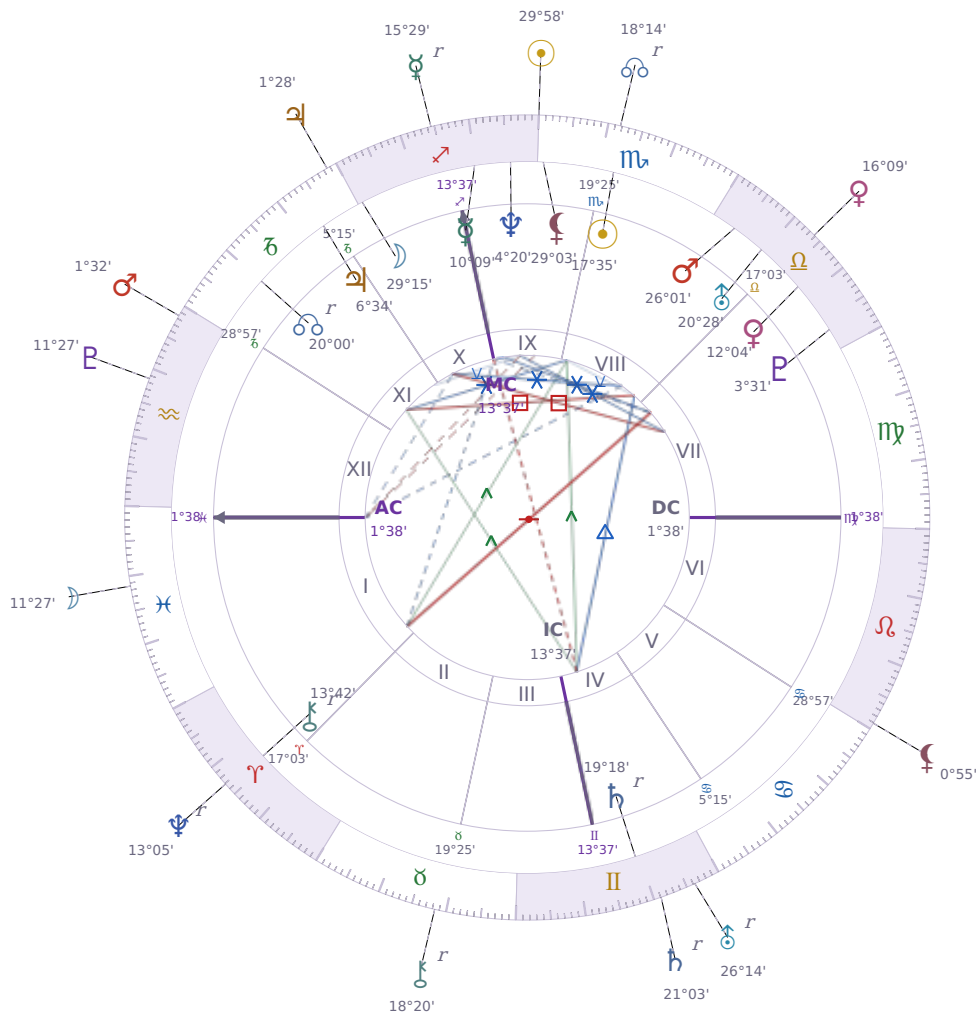

DAILY HOROSCOPE

Eric William Dane

American actor (1972-2026)

♏ Scorpio November 9, 1972 13:42 San Francisco

Saturday, 22 November 2031

TRANSITS FOR TODAY

☉ Sun	in ♏ Scorpio	29°58'38"
☾ Moon	in ♓ Pisces	11°27'04"
☿ Mercury	in ♐ Sagittarius Rx	15°29'26"
♀ Venus	in ♎ Libra	16°09'55"
♂ Mars	in ♒ Aquarius	1°32'51"
♃ Jupiter	in ♐ Capricorn	1°28'30"
♄ Saturn	in ♊ Gemini Rx	21°03'53"

♅ Uranus	in ♊ Gemini	Rx	26°14'40"
♆ Neptune	in ♈ Aries	Rx	13°05'51"
♇ Pluto	in ♒ Aquarius		11°27'13"
♄ Chiron	in ♉ Taurus	Rx	18°20'59"
♁ NNode	in ♏ Scorpio	Rx	18°14'33"
♁ Lilith	in ♌ Leo		0°55'05"

NATAL PLANETS