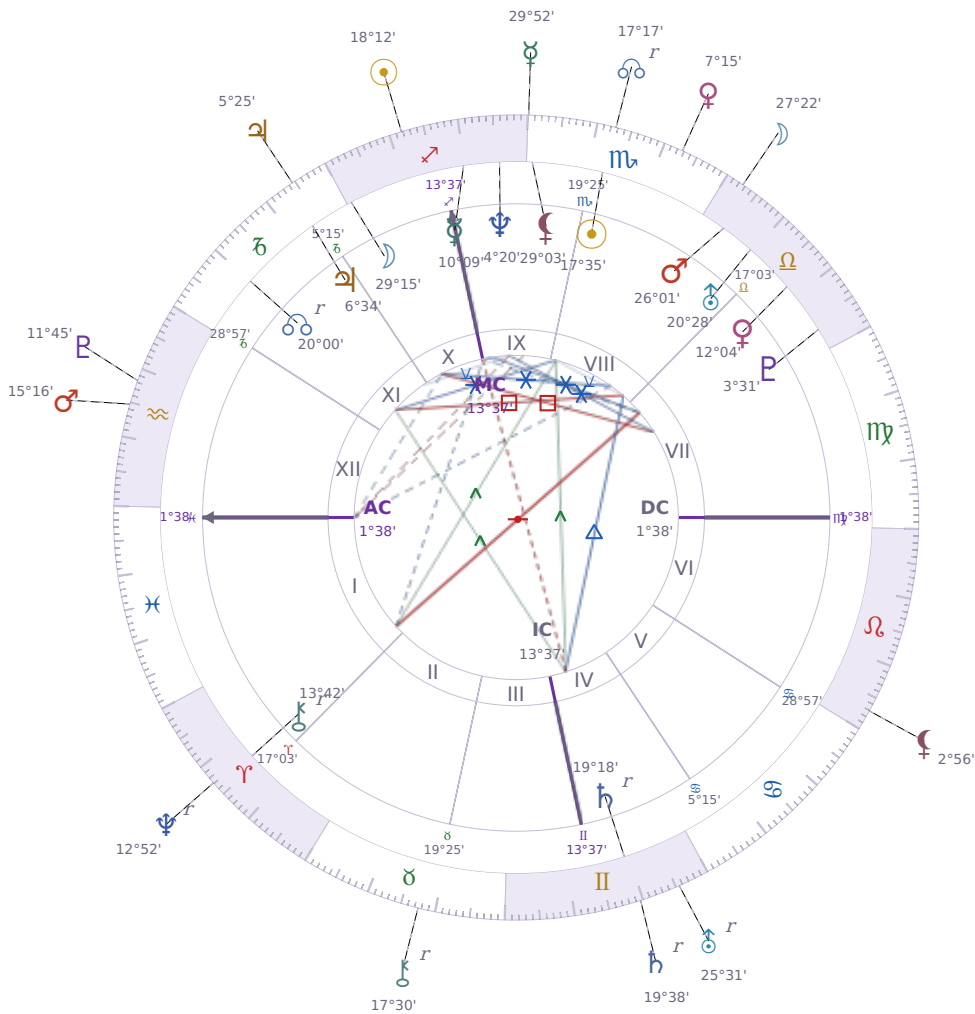

DAILY HOROSCOPE

Eric William Dane

American actor (1972-2026)

♏ Scorpio November 9, 1972 13:42 San Francisco

Wednesday, 10 December 2031

TRANSITS FOR TODAY

☉ Sun	in ♐ Sagittarius	18°12'54"
☾ Moon	in ♎ Libra	27°22'34"
☿ Mercury	in ♏ Scorpio	29°52'11"
♀ Venus	in ♏ Scorpio	7°15'05"
♂ Mars	in ♒ Aquarius	15°16'47"
♃ Jupiter	in ♑ Capricorn	5°25'32"
♄ Saturn	in ♊ Gemini Rx	19°38'05"

♅ Uranus	in ♊ Gemini	Rx	25°31'21"
♆ Neptune	in ♈ Aries	Rx	12°52'18"
♇ Pluto	in ♒ Aquarius		11°45'20"
♁ Chiron	in ♉ Taurus	Rx	17°30'48"
♋ NNode	in ♏ Scorpio	Rx	17°17'22"
♁ Lilith	in ♌ Leo		2°56'01"

NATAL PLANETS