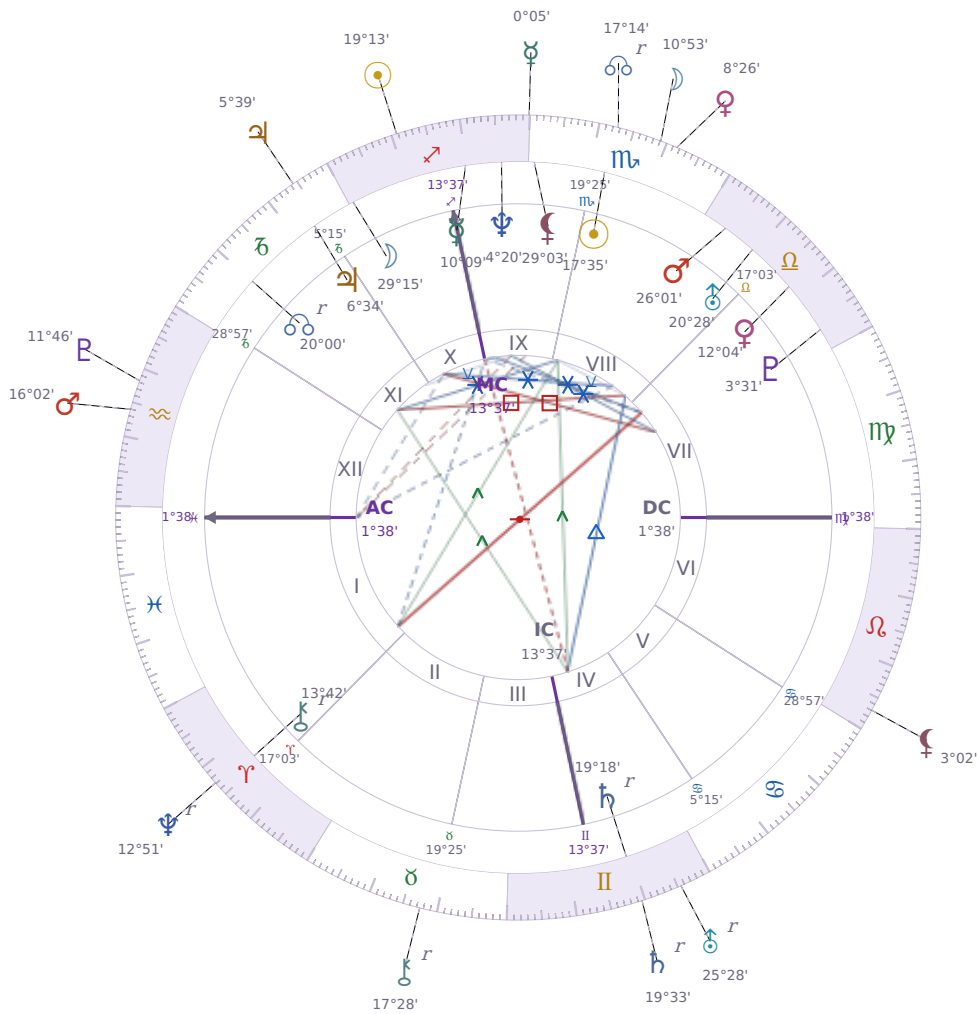

DAILY HOROSCOPE

Eric William Dane

American actor (1972-2026)

♏ Scorpio November 9, 1972 13:42 San Francisco

Thursday, 11 December 2031

TRANSITS FOR TODAY

☉ Sun	in ♁ Sagittarius	19°13'53"
☾ Moon	in ♏ Scorpio	10°53'42"
☿ Mercury	in ♁ Sagittarius	0°05'08"
♀ Venus	in ♏ Scorpio	8°26'35"
♂ Mars	in ♏ Aquarius	16°02'49"
♃ Jupiter	in ♏ Capricorn	5°39'05"
♄ Saturn	in ♏ Gemini Rx	19°33'07"

♅ Uranus	in ♊ Gemini	Rx	25°28'48"
♆ Neptune	in ♈ Aries	Rx	12°51'51"
♇ Pluto	in ♒ Aquarius		11°46'34"
♄ Chiron	in ♉ Taurus	Rx	17°28'18"
♁ NNode	in ♏ Scorpio	Rx	17°14'11"
♁ Lilith	in ♌ Leo		3°02'44"