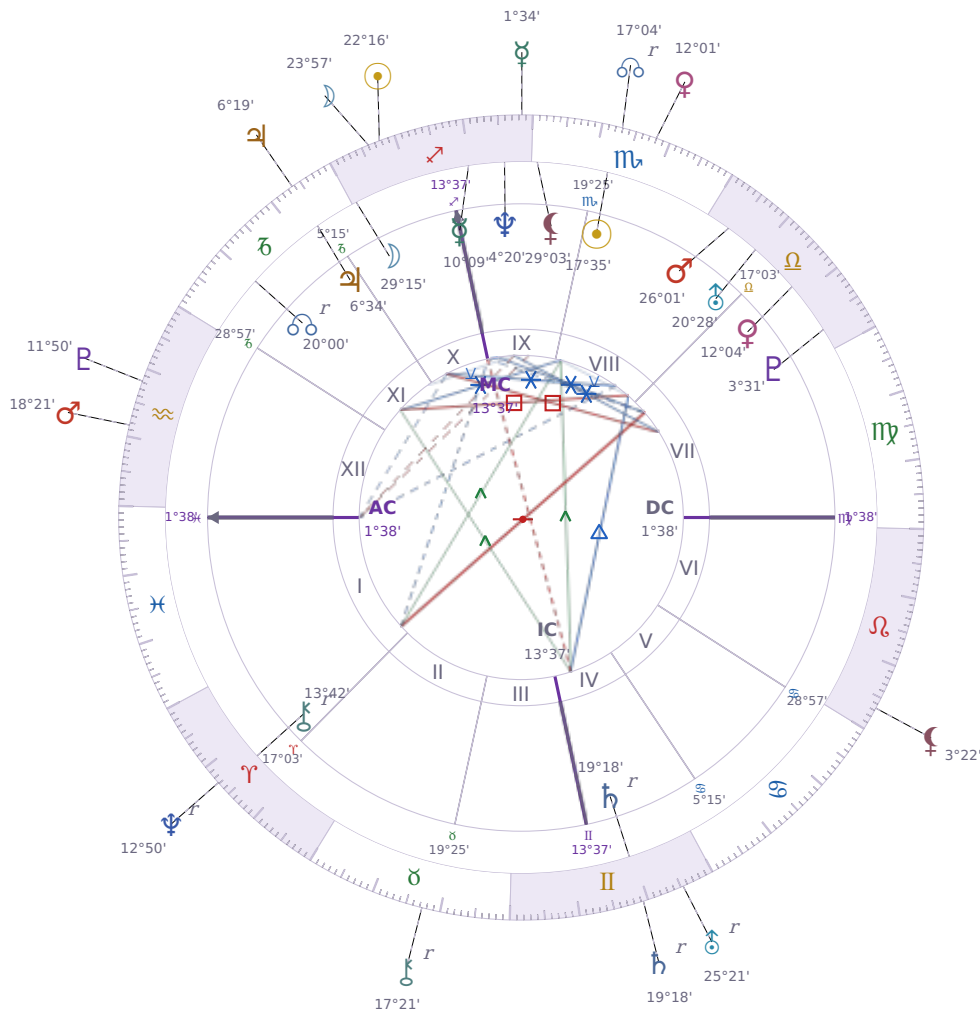

DAILY HOROSCOPE

Eric William Dane

American actor (1972-2026)

♏ Scorpio November 9, 1972 13:42 San Francisco

Sunday, 14 December 2031

TRANSITS FOR TODAY

☉ Sun	in ♐ Sagittarius	22°16'59"
☾ Moon	in ♐ Sagittarius	23°57'16"
☿ Mercury	in ♐ Sagittarius	1°34'01"
♀ Venus	in ♏ Scorpio	12°01'44"
♂ Mars	in ♒ Aquarius	18°21'03"
♃ Jupiter	in ♐ Capricorn	6°19'55"
♄ Saturn	in ♊ Gemini Rx	19°18'15"

♅ Uranus	in	♊ Gemini Rx	25°21'08"
♆ Neptune	in	♈ Aries Rx	12°50'41"
♇ Pluto	in	♒ Aquarius	11°50'23"
♁ Chiron	in	♉ Taurus Rx	17°21'01"
♁ NNode	in	♏ Scorpio Rx	17°04'40"
♁ Lilith	in	♌ Leo	3°22'54"

NATAL PLANETS