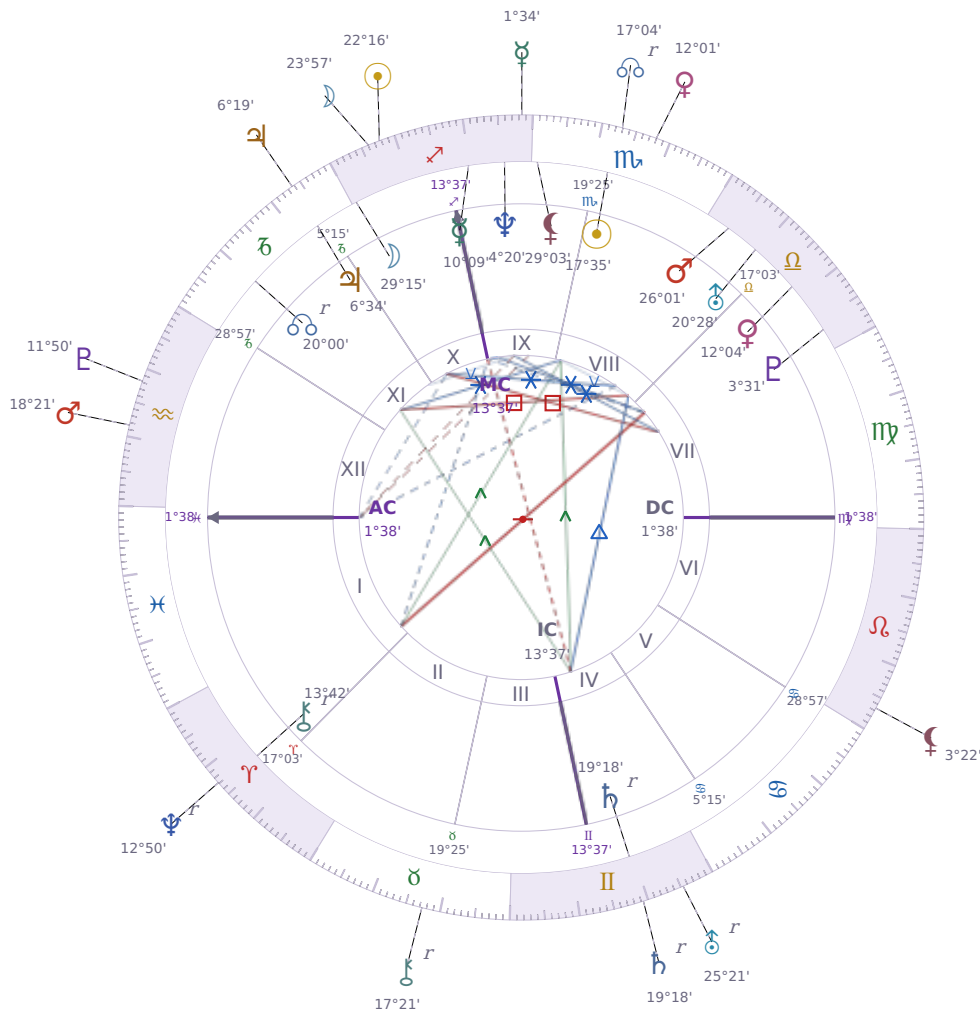

DAILY HOROSCOPE

Eric William Dane

American actor (1972-2026)

♏ Scorpio November 9, 1972 13:42 San Francisco

Sunday, 14 December 2031

TRANSITS FOR TODAY

☉ Sun	in ♏ Sagittarius	22°16'59"
☾ Moon	in ♏ Sagittarius	23°57'16"
☿ Mercury	in ♏ Sagittarius	1°34'01"
♀ Venus	in ♏ Scorpio	12°01'44"
♂ Mars	in ♏ Aquarius	18°21'03"
♃ Jupiter	in ♏ Capricorn	6°19'55"
♄ Saturn	in ♏ Gemini Rx	19°18'15"

♅ Uranus	in ♊ Gemini	Rx	25°21'08"
♆ Neptune	in ♈ Aries	Rx	12°50'41"
♇ Pluto	in ♒ Aquarius		11°50'23"
♁ Chiron	in ♉ Taurus	Rx	17°21'01"
♁ NNode	in ♏ Scorpio	Rx	17°04'40"
♁ Lilith	in ♌ Leo		3°22'54"

NATAL PLANETS