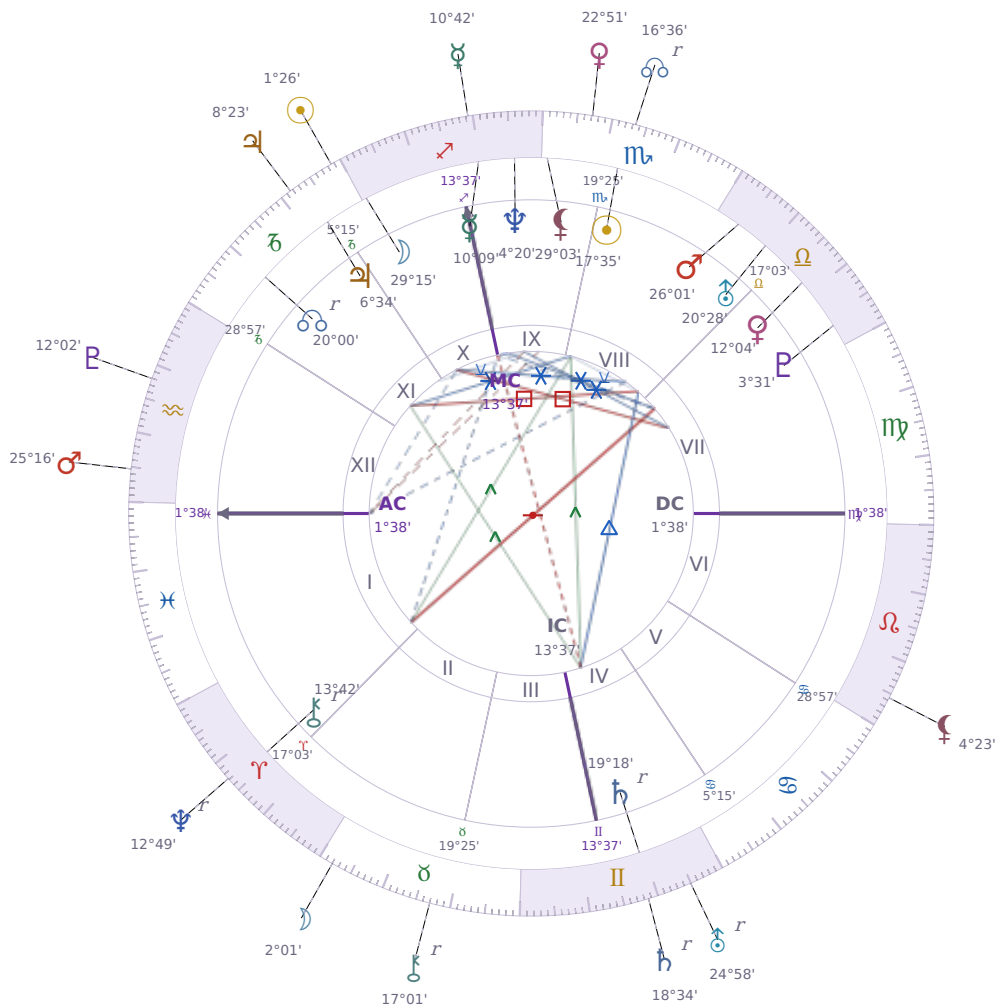

DAILY HOROSCOPE

Eric William Dane

American actor (1972-2026)

♏ Scorpio November 9, 1972 13:42 San Francisco

Tuesday, 23 December 2031

TRANSITS FOR TODAY

| | | |
|-----------|------------------|-----------|
| ☉ Sun | in ♑ Capricorn | 1°26'45" |
| ☾ Moon | in ♉ Taurus | 2°01'49" |
| ☿ Mercury | in ♐ Sagittarius | 10°42'12" |
| ♀ Venus | in ♏ Scorpio | 22°51'42" |
| ♂ Mars | in ♒ Aquarius | 25°16'32" |
| ♃ Jupiter | in ♑ Capricorn | 8°23'36" |
| ♄ Saturn | in ♊ Gemini Rx | 18°34'23" |

| | | | |
|-----------|---------------|----|-----------|
| ♅ Uranus | in ♊ Gemini | Rx | 24°58'04" |
| ♆ Neptune | in ♈ Aries | Rx | 12°49'02" |
| ♇ Pluto | in ♒ Aquarius | | 12°02'54" |
| ♄ Chiron | in ♉ Taurus | Rx | 17°01'30" |
| ♁ NNode | in ♏ Scorpio | Rx | 16°36'04" |
| ♁ Lilith | in ♌ Leo | | 4°23'23" |