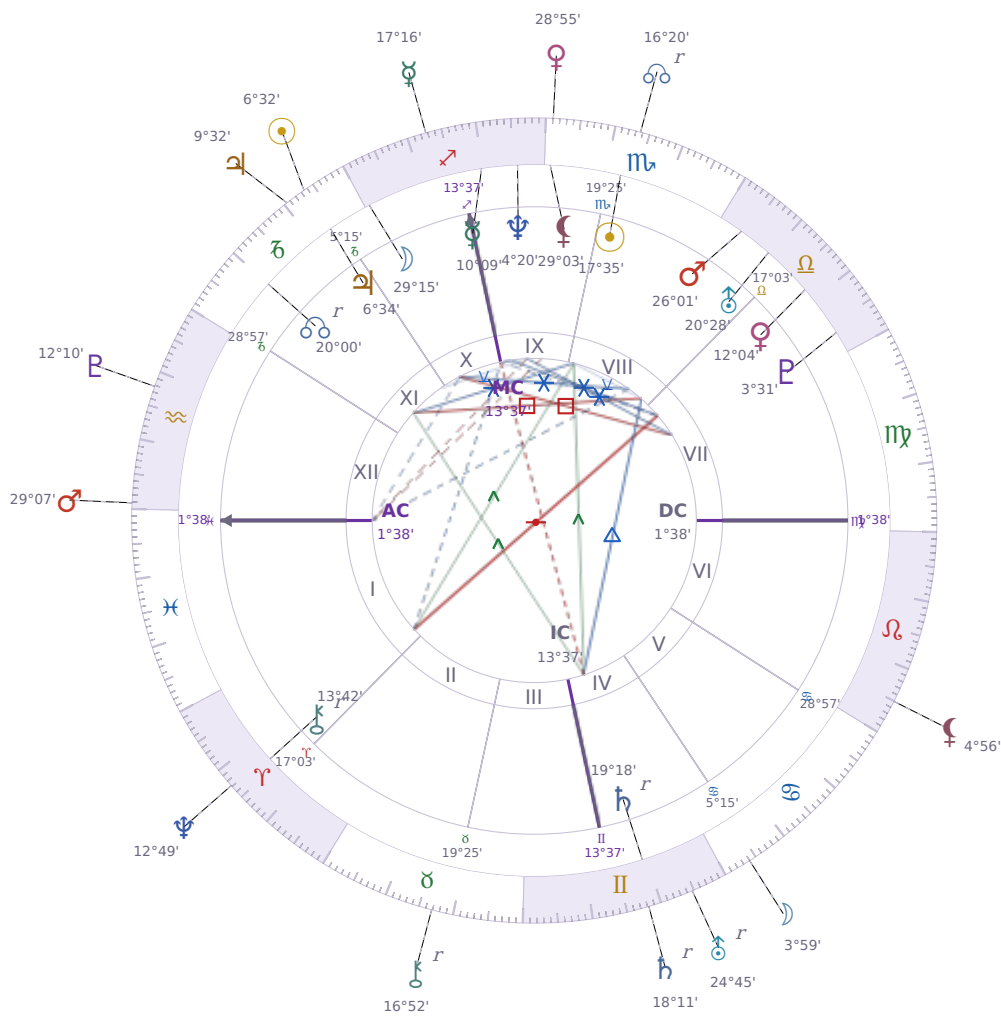

DAILY HOROSCOPE

Eric William Dane

American actor (1972-2026)

♏ Scorpio November 9, 1972 13:42 San Francisco

Sunday, 28 December 2031

TRANSITS FOR TODAY

☉ Sun	in ♏ Capricorn	6°32'20"
☾ Moon	in ♋ Cancer	3°59'28"
☿ Mercury	in ♐ Sagittarius	17°16'37"
♀ Venus	in ♏ Scorpio	28°55'20"
♂ Mars	in ♒ Aquarius	29°07'32"
♃ Jupiter	in ♏ Capricorn	9°32'51"
♄ Saturn	in ♊ Gemini Rx	18°11'04"

♅ Uranus	in	♊ Gemini Rx	24°45'27"
♆ Neptune	in	♈ Aries	12°49'19"
♇ Pluto	in	♒ Aquarius	12°10'28"
♁ Chiron	in	♉ Taurus Rx	16°52'22"
♁ NNode	in	♏ Scorpio Rx	16°20'12"
♁ Lilith	in	♌ Leo	4°57'00"

NATAL PLANETS