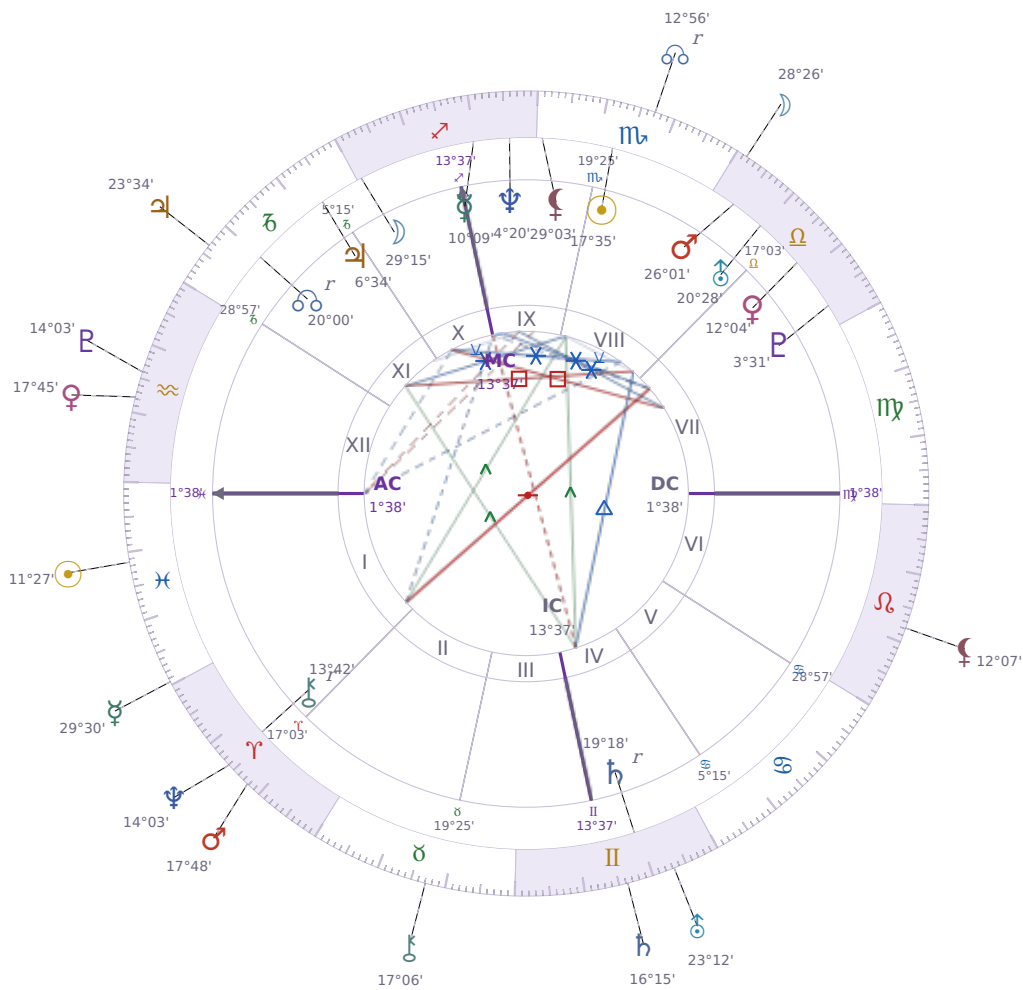

DAILY HOROSCOPE

Eric William Dane

American actor (1972-2026)

♏ Scorpio November 9, 1972 13:42 San Francisco

Monday, 1 March 2032

TRANSITS FOR TODAY

☉ Sun	in ♓ Pisces	11°27'46"
☾ Moon	in ♎ Libra	28°26'56"
☿ Mercury	in ♓ Pisces	29°31'00"
♀ Venus	in ♒ Aquarius	17°45'51"
♂ Mars	in ♈ Aries	17°48'23"
♃ Jupiter	in ♐ Capricorn	23°34'54"
♄ Saturn	in ♊ Gemini	16°15'01"

KEY DATE

♅ Uranus stations Direct

Uranus turning direct after months backward means **stuck situations finally shift** — delays in tech, contracts, or unusual projects resume their forward motion. What felt **blocked or confusing** about your routines, friendships, or work systems becomes **clearer to act on** now that the planet moves the way it normally does. Most people notice they can **make real changes** instead of just thinking about them, whether that's switching jobs, updating systems, or ending relationships that went nowhere during the retrograde.

★ = natal resonance — this transit echoes your birth chart, amplifying its influence

LUNAR DAY

Moon in ♎ Libra · Day 19 / 30 · Waning Gibbous

The social atmosphere becomes more diplomatic during this transit, with more care taken to avoid unnecessary friction. Decisions slow down as multiple perspectives get weighed, and outright conflict feels harder to initiate than usual.