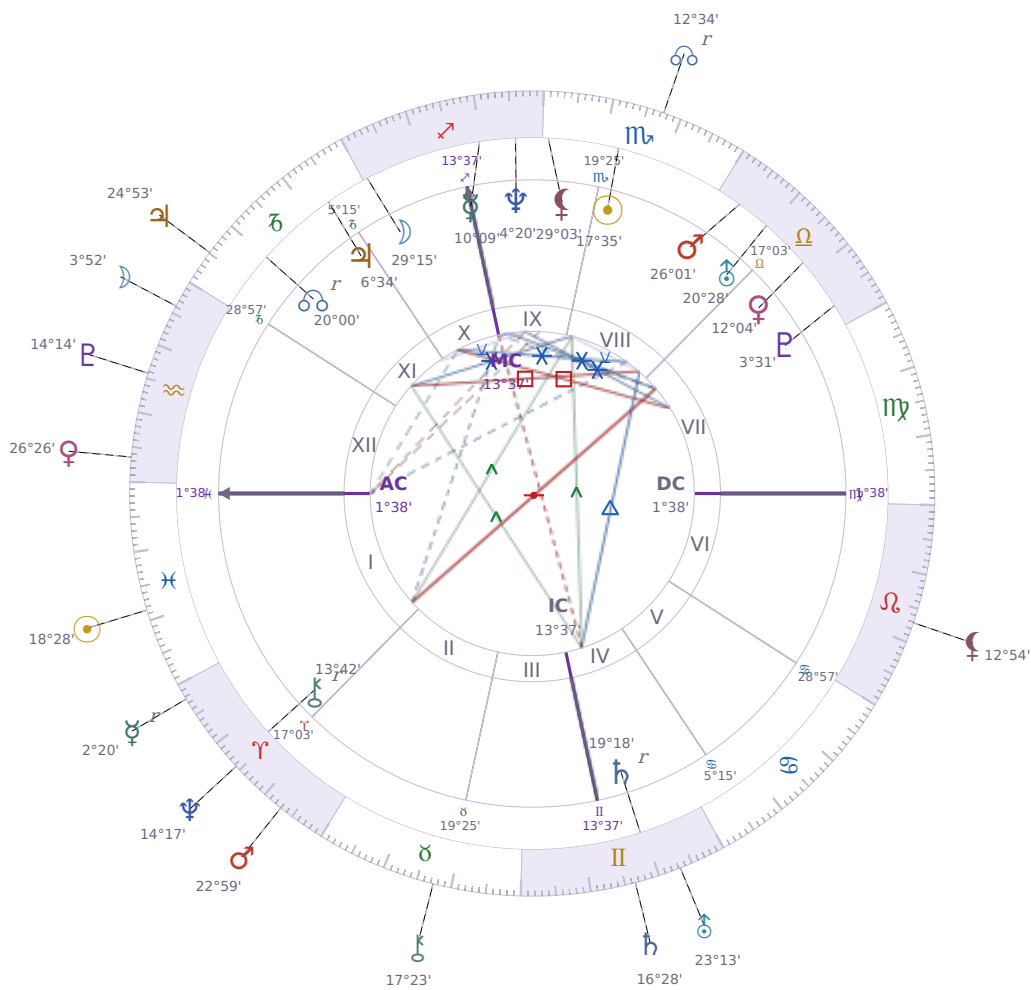

DAILY HOROSCOPE

Eric William Dane

American actor (1972–2026)

♏ Scorpio November 9, 1972 13:42 San Francisco

Monday, 8 March 2032

TRANSITS FOR TODAY

☉ Sun	in ♓ Pisces	18°28'33"
☾ Moon	in ♒ Aquarius	3°52'32"
☿ Mercury	in ♈ Aries Rx	2°20'30"
♀ Venus	in ♒ Aquarius	26°26'06"
♂ Mars	in ♈ Aries	22°59'43"
♃ Jupiter	in ♐ Capricorn	24°53'07"
♄ Saturn	in ♊ Gemini	16°28'51"