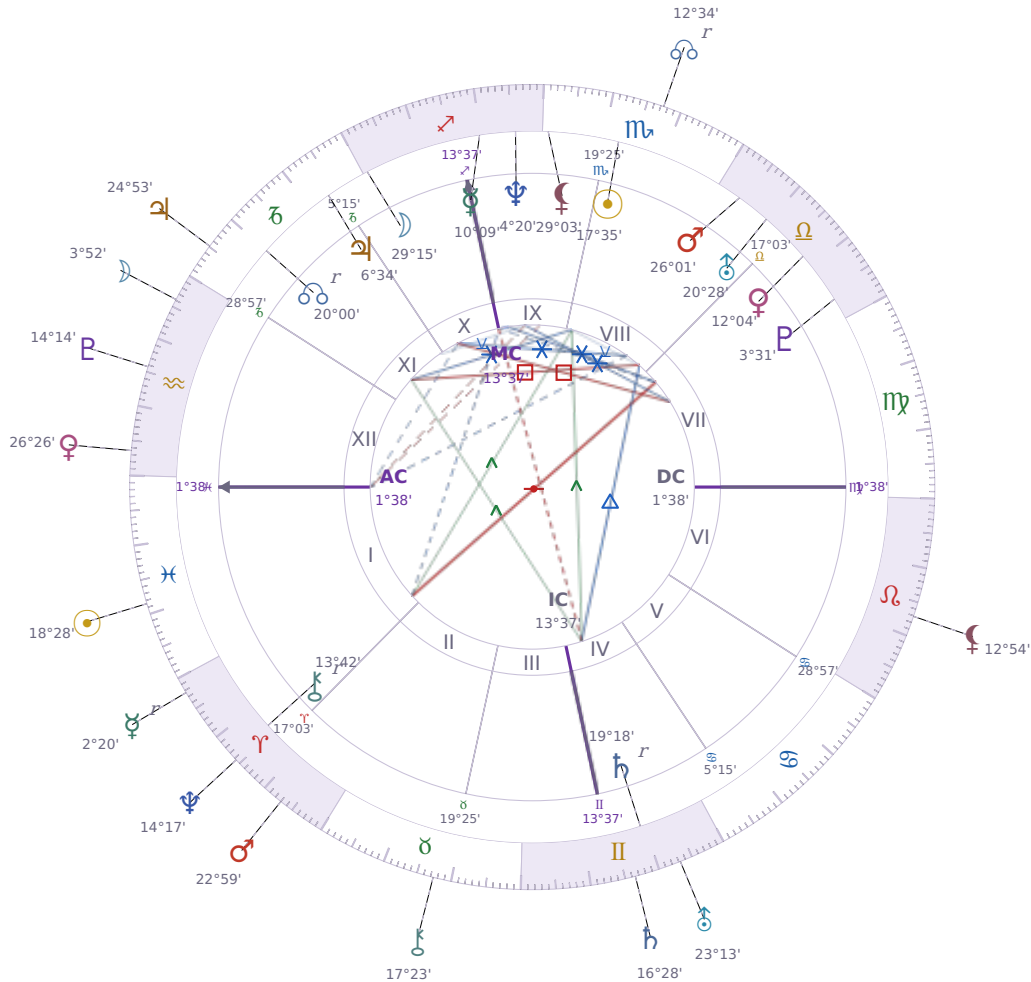

DAILY HOROSCOPE

Eric William Dane

American actor (1972-2026)

♏ Scorpio November 9, 1972 13:42 San Francisco

Monday, 8 March 2032

TRANSITS FOR TODAY

☉ Sun	in ♓ Pisces	18°28'33"
☾ Moon	in ♒ Aquarius	3°52'32"
☿ Mercury	in ♈ Aries Rx	2°20'30"
♀ Venus	in ♒ Aquarius	26°26'06"
♂ Mars	in ♈ Aries	22°59'43"
♃ Jupiter	in ♐ Capricorn	24°53'07"
♄ Saturn	in ♊ Gemini	16°28'51"
♅ Uranus	in ♊ Gemini	23°13'31"
♆ Neptune	in ♈ Aries	14°17'50"
♇ Pluto	in ♒ Aquarius	14°14'40"
♁ Chiron	in ♉ Taurus	17°23'06"
♊ NNode	in ♏ Scorpio Rx	12°34'36"
♋ Lilith	in ♌ Leo	12°54'20"

NATAL PLANETS

☉ Sun	in ♏ Scorpio	17°35'52"	VIII
☾ Moon	in ♐ Sagittarius	29°15'47"	X
☿ Mercury	in ♐ Sagittarius	10°09'58"	IX
♀ Venus	in ♎ Libra	12°04'48"	VII
♂ Mars	in ♎ Libra	26°01'24"	VIII
♃ Jupiter	in ♑ Capricorn	6°34'14"	XI
♄ Saturn	in ♊ Gemini	19°18'56"	IV Rx
♅ Uranus	in ♎ Libra	20°28'57"	VIII
♆ Neptune	in ♐ Sagittarius	4°20'25"	IX
♇ Pluto	in ♎ Libra	3°31'17"	VII
♁ Chiron	in ♈ Aries	13°42'19"	I Rx
♁ North Node	in ♑ Capricorn	20°00'39"	XI Rx
♁ Lilith	in ♏ Scorpio	29°03'37"	IX