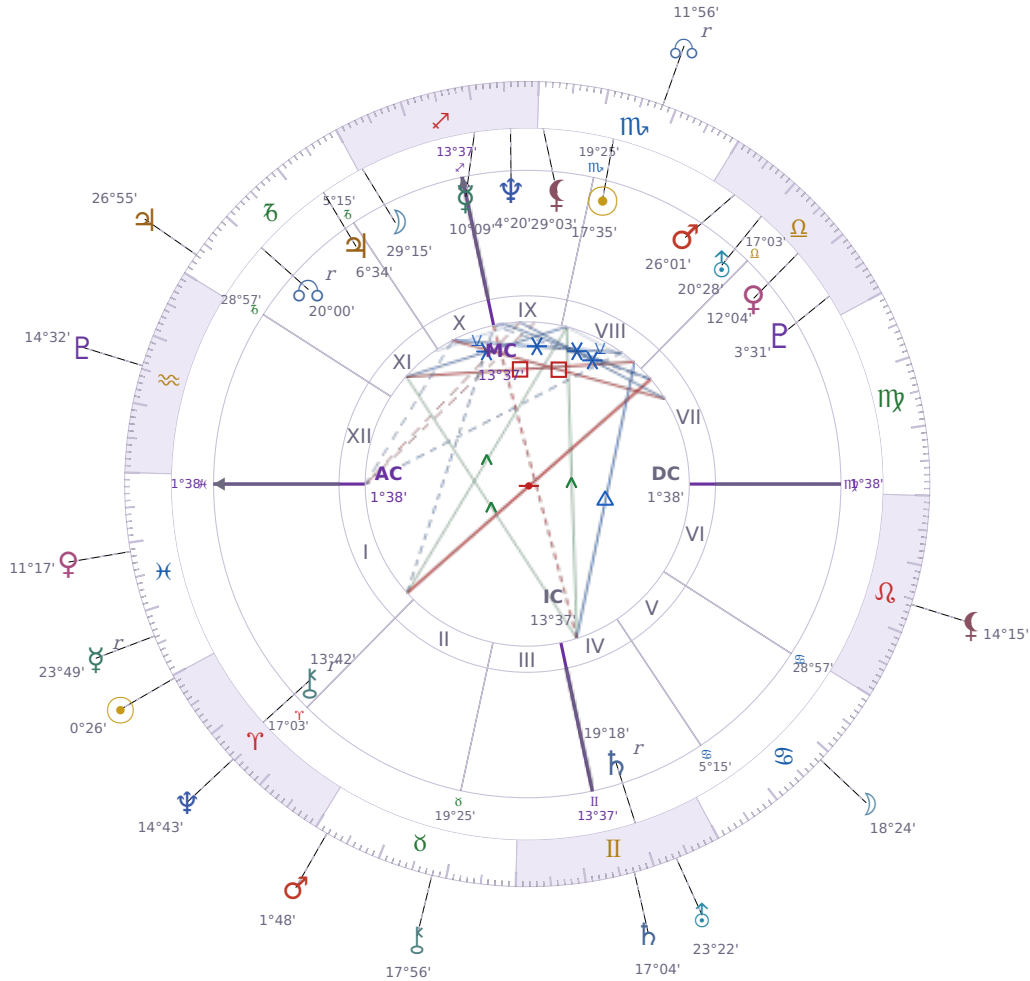

DAILY HOROSCOPE

Eric William Dane

American actor (1972-2026)

♏ Scorpio November 9, 1972 13:42 San Francisco

Saturday, 20 March 2032

TRANSITS FOR TODAY

☉ Sun	in ♈ Aries	0°26'25"
☾ Moon	in ♋ Cancer	18°24'40"
☿ Mercury	in ♋ Pisces Rx	23°49'28"
♀ Venus	in ♋ Pisces	11°17'41"
♂ Mars	in ♉ Taurus	1°48'33"
♃ Jupiter	in ♐ Capricorn	26°56'00"
♄ Saturn	in ♊ Gemini	17°04'30"
♅ Uranus	in ♊ Gemini	23°22'09"
♆ Neptune	in ♈ Aries	14°43'42"
♇ Pluto	in ♒ Aquarius	14°32'27"
♁ Chiron	in ♉ Taurus	17°56'18"
♁ NNode	in ♏ Scorpio Rx	11°56'28"
♁ Lilith	in ♌ Leo	14°15'00"

NATAL PLANETS

☉ Sun	in ♏ Scorpio	17°35'52"	VIII
☾ Moon	in ♐ Sagittarius	29°15'47"	X
☿ Mercury	in ♐ Sagittarius	10°09'58"	IX
♀ Venus	in ♎ Libra	12°04'48"	VII
♂ Mars	in ♎ Libra	26°01'24"	VIII
♃ Jupiter	in ♑ Capricorn	6°34'14"	XI
♄ Saturn	in ♊ Gemini	19°18'56"	IV Rx
♅ Uranus	in ♎ Libra	20°28'57"	VIII
♆ Neptune	in ♐ Sagittarius	4°20'25"	IX
♇ Pluto	in ♎ Libra	3°31'17"	VII
♁ Chiron	in ♈ Aries	13°42'19"	I Rx
♁ North Node	in ♑ Capricorn	20°00'39"	XI Rx
♁ Lilith	in ♏ Scorpio	29°03'37"	IX

KEY DATE

☉ Sun enters ♈ Aries

Sun in *Aries* brings **direct energy** that makes people more willing to **speak up** and take action without overthinking. At work and in relationships, you'll notice others become **more competitive** and eager to **push forward** with new projects or ideas, sometimes stepping on toes in the rush. This transit typically lasts about four weeks and leaves people feeling **impatient with delays**, so projects that moved slowly before now either speed up or hit friction with people who want faster results.