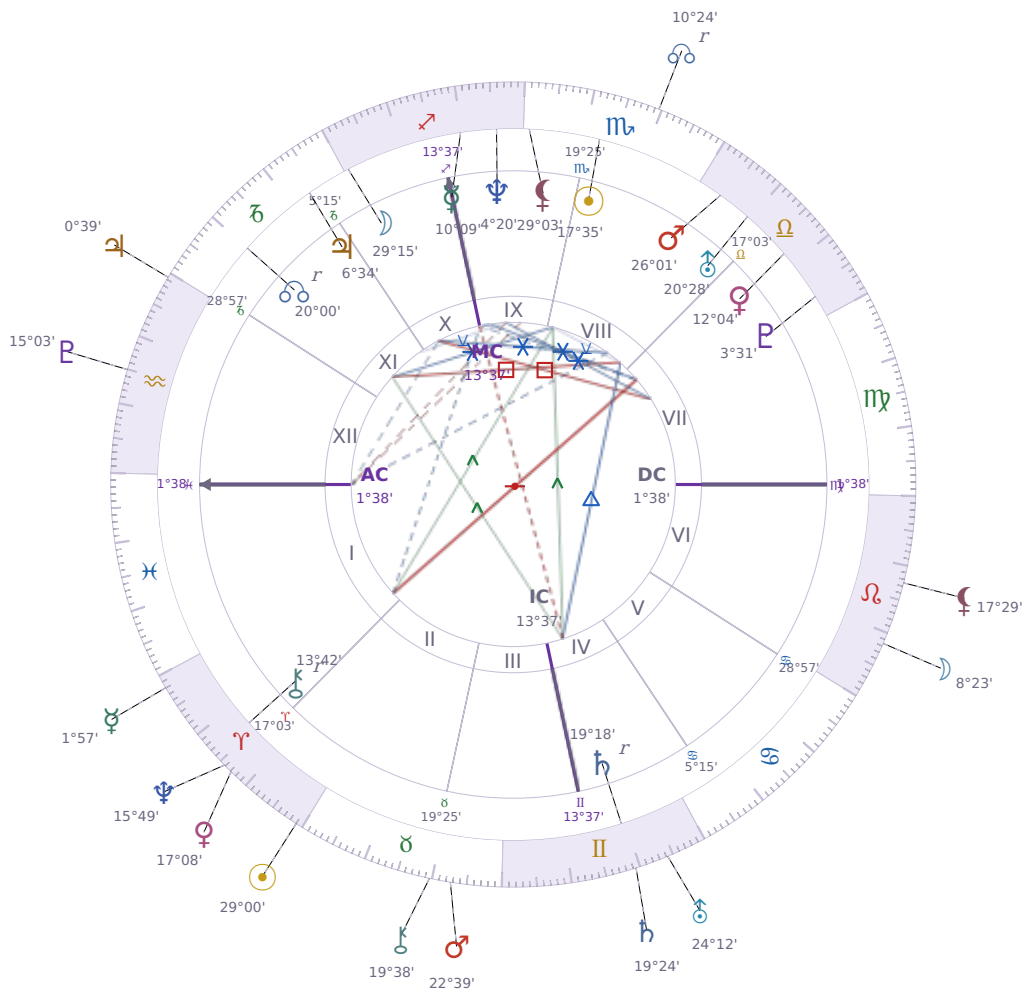

DAILY HOROSCOPE

Eric William Dane

American actor (1972-2026)

♏ Scorpio November 9, 1972 13:42 San Francisco

Sunday, 18 April 2032

TRANSITS FOR TODAY

☉ Sun	in ♈ Aries	29°00'49"
☾ Moon	in ♌ Leo	8°23'40"
☿ Mercury	in ♈ Aries	1°57'46"
♀ Venus	in ♈ Aries	17°08'25"
♂ Mars	in ♉ Taurus	22°39'04"
♃ Jupiter	in ♒ Aquarius	0°39'21"
♄ Saturn	in ♊ Gemini	19°24'05"

KEY TRANSIT FACTORS

♄ Saturn qx Quincunx ♁ natal NNode ★

Right now you feel caught between what you're naturally drawn to and what actually works in practice. You notice yourself second-guessing choices that normally feel easy, which creates an awkward gap between your instincts and your actions. This **mismatch between intention and follow-through** will fade once *Saturn* moves past this angle, but while it lasts you benefit from checking your decisions twice rather than trusting your first instinct.