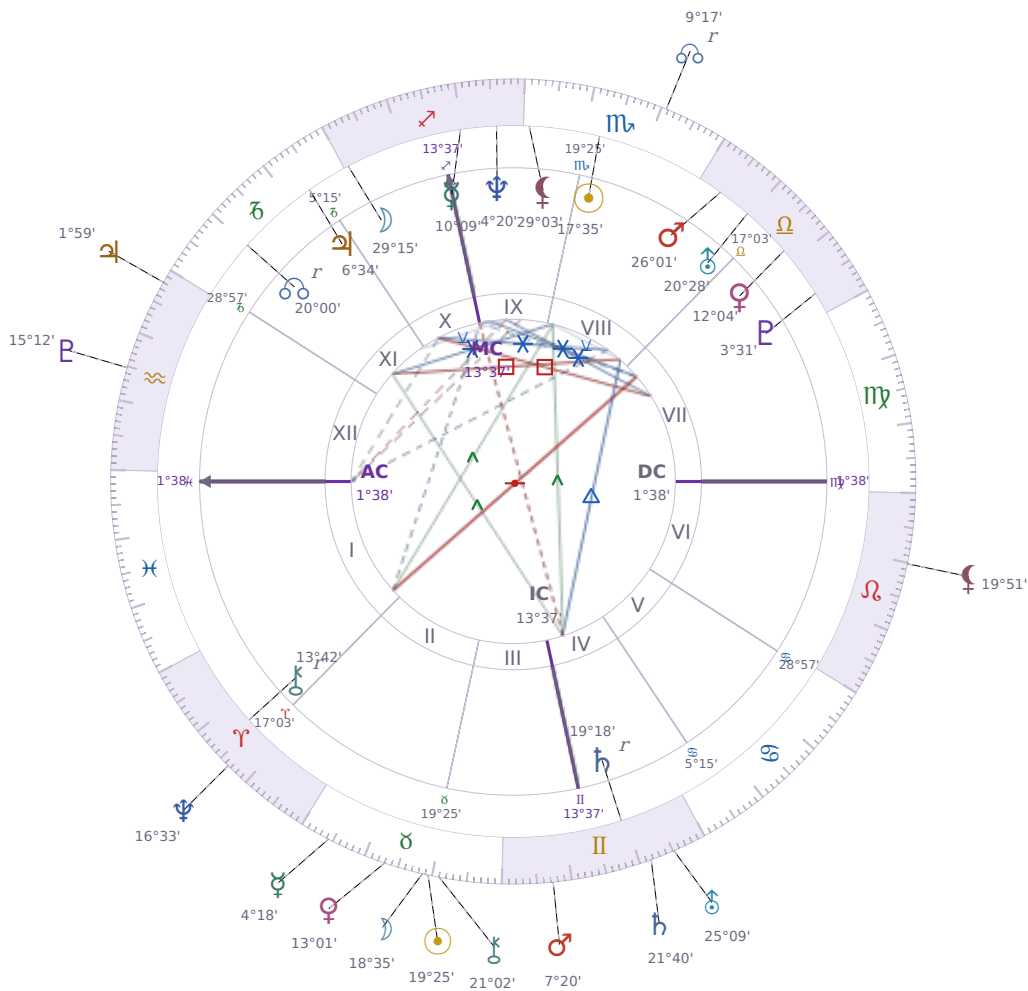

DAILY HOROSCOPE

Eric William Dane

American actor (1972-2026)

♏ Scorpio November 9, 1972 13:42 San Francisco

Sunday, 9 May 2023

TRANSITS FOR TODAY

☉ Sun	in ♉ Taurus	19°25'11"
☾ Moon	in ♉ Taurus	18°35'28"
☿ Mercury	in ♉ Taurus	4°18'52"
♀ Venus	in ♉ Taurus	13°01'20"
♂ Mars	in ♊ Gemini	7°20'28"
♃ Jupiter	in ♒ Aquarius	1°59'00"
♄ Saturn	in ♊ Gemini	21°40'45"

♅ Uranus	in ♊ Gemini	25°09'26"
♆ Neptune	in ♈ Aries	16°33'30"
♇ Pluto	in ♒ Aquarius	15°12'45"
♁ Chiron	in ♉ Taurus	21°02'31"
♁ NNode	in ♏ Scorpio Rx	9°17'34"
♁ Lilith	in ♌ Leo	19°51'07"

NATAL PLANETS

☉ Sun	in ♏ Scorpio	17°35'52"	VIII
☾ Moon	in ♐ Sagittarius	29°15'47"	X
☿ Mercury	in ♐ Sagittarius	10°09'58"	IX
♀ Venus	in ♎ Libra	12°04'48"	VII
♂ Mars	in ♎ Libra	26°01'24"	VIII
♃ Jupiter	in ♑ Capricorn	6°34'14"	XI
♄ Saturn	in ♊ Gemini	19°18'56"	IV Rx
♅ Uranus	in ♎ Libra	20°28'57"	VIII
♆ Neptune	in ♐ Sagittarius	4°20'25"	IX
♇ Pluto	in ♎ Libra	3°31'17"	VII
♁ Chiron	in ♈ Aries	13°42'19"	I Rx
♁ North Node	in ♑ Capricorn	20°00'39"	XI Rx
♁ Lilith	in ♏ Scorpio	29°03'37"	IX

★ = natal resonance — this transit echoes your birth chart, amplifying its influence

LUNAR DAY

Moon in ♉ Taurus · Day 30 / 30 · Waning Crescent

The pace slows considerably during this transit as comfort and familiar surroundings take priority over efficiency. Resistance to change hardens, and any disruption to routine tends to provoke stubborn pushback.