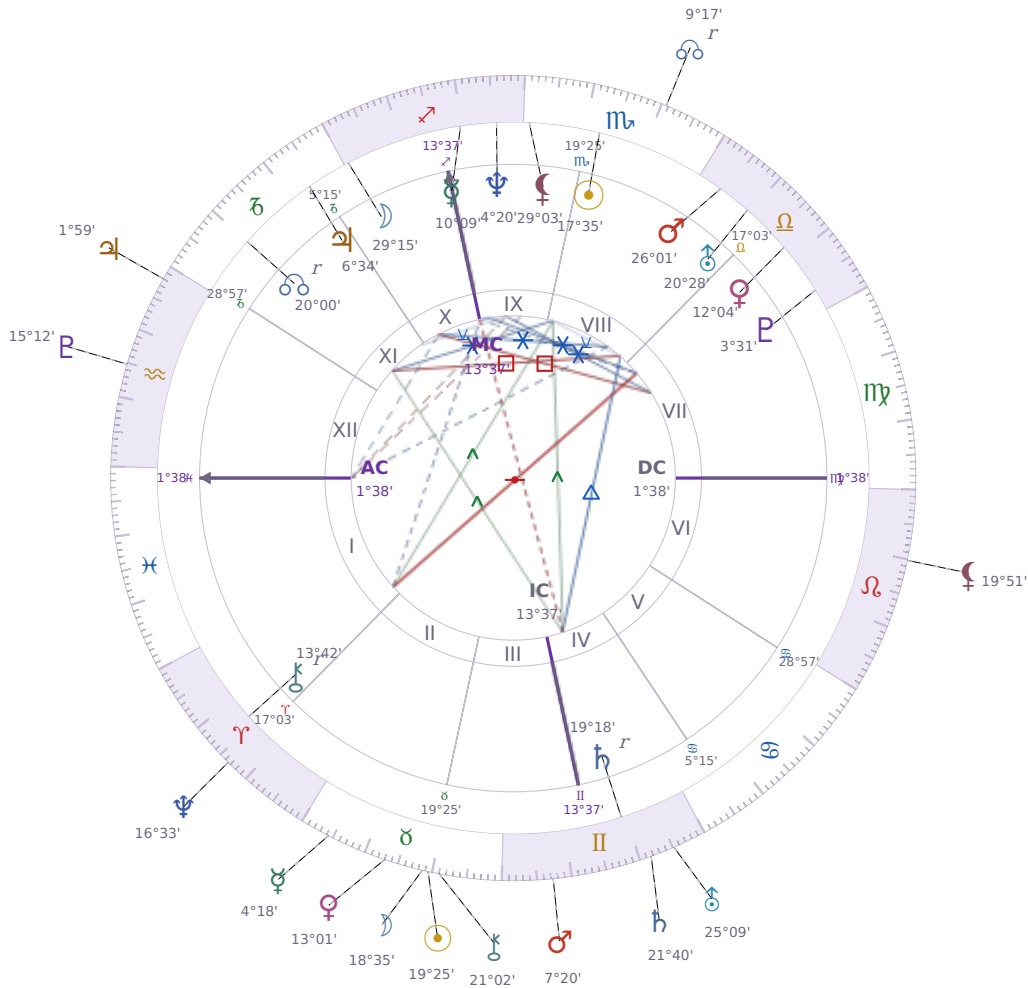

DAILY HOROSCOPE

Eric William Dane

American actor (1972-2026)

♏ Scorpio November 9, 1972 13:42 San Francisco

Sunday, 9 May 2023

TRANSITS FOR TODAY

☉ Sun	in ♉ Taurus	19°25'11"
☾ Moon	in ♉ Taurus	18°35'28"
☿ Mercury	in ♉ Taurus	4°18'52"
♀ Venus	in ♉ Taurus	13°01'20"
♂ Mars	in ♊ Gemini	7°20'28"
♃ Jupiter	in ♒ Aquarius	1°59'00"
♄ Saturn	in ♊ Gemini	21°40'45"
♅ Uranus	in ♊ Gemini	25°09'26"
♆ Neptune	in ♈ Aries	16°33'30"
♇ Pluto	in ♒ Aquarius	15°12'45"
♁ Chiron	in ♉ Taurus	21°02'31"
♊ NNode	in ♏ Scorpio Rx	9°17'34"
♁ Lilith	in ♌ Leo	19°51'07"

NATAL PLANETS

☉ Sun	in ♏ Scorpio	17°35'52"	VIII
☾ Moon	in ♐ Sagittarius	29°15'47"	X
☿ Mercury	in ♐ Sagittarius	10°09'58"	IX
♀ Venus	in ♎ Libra	12°04'48"	VII
♂ Mars	in ♎ Libra	26°01'24"	VIII
♃ Jupiter	in ♑ Capricorn	6°34'14"	XI
♄ Saturn	in ♊ Gemini	19°18'56"	IV Rx
♅ Uranus	in ♎ Libra	20°28'57"	VIII
♆ Neptune	in ♐ Sagittarius	4°20'25"	IX
♇ Pluto	in ♎ Libra	3°31'17"	VII
♁ Chiron	in ♈ Aries	13°42'19"	I Rx
♁ North Node	in ♑ Capricorn	20°00'39"	XI Rx
♁ Lilith	in ♏ Scorpio	29°03'37"	IX

★ = natal resonance — this transit echoes your birth chart, amplifying its influence

LUNAR DAY

Moon in ♉ Taurus · Day 30 / 30 · Waning Crescent

The pace slows considerably during this transit as comfort and familiar surroundings take priority over efficiency. Resistance to change hardens, and any disruption to routine tends to provoke stubborn pushback.