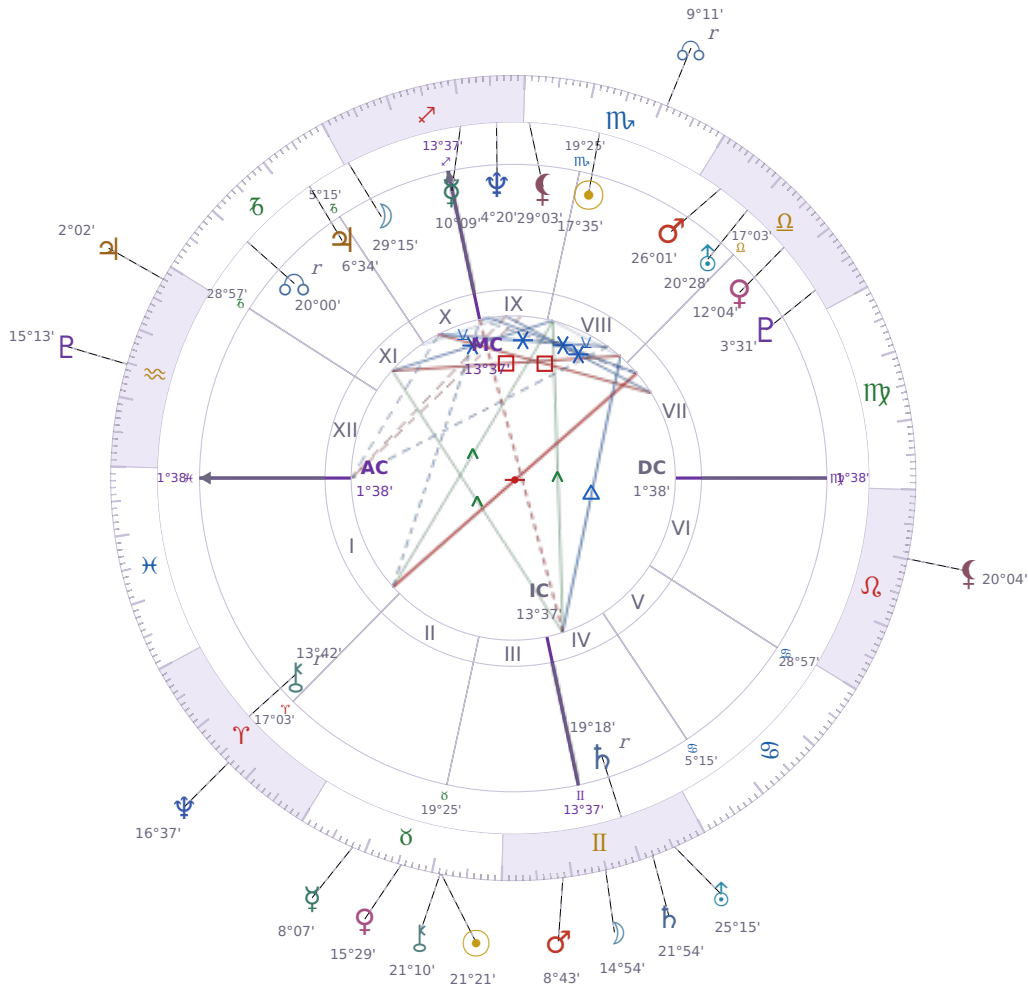

DAILY HOROSCOPE

Eric William Dane

American actor (1972-2026)

♏ Scorpio November 9, 1972 13:42 San Francisco

Tuesday, 11 May 2032

TRANSITS FOR TODAY

☉ Sun	in ♉ Taurus	21°21'11"
☾ Moon	in ♊ Gemini	14°54'17"
☿ Mercury	in ♉ Taurus	8°07'19"
♀ Venus	in ♉ Taurus	15°29'05"
♂ Mars	in ♊ Gemini	8°43'25"
♃ Jupiter	in ♒ Aquarius	2°02'27"
♄ Saturn	in ♊ Gemini	21°54'54"
♅ Uranus	in ♊ Gemini	25°15'35"
♆ Neptune	in ♈ Aries	16°37'25"
♇ Pluto	in ♒ Aquarius	15°13'02"
♁ Chiron	in ♉ Taurus	21°10'43"
♁ NNode	in ♏ Scorpio Rx	9°11'13"
♁ Lilith	in ♌ Leo	20°04'34"

NATAL PLANETS

☉ Sun	in ♏ Scorpio	17°35'52"	VIII
☾ Moon	in ♐ Sagittarius	29°15'47"	X
☿ Mercury	in ♐ Sagittarius	10°09'58"	IX
♀ Venus	in ♎ Libra	12°04'48"	VII
♂ Mars	in ♎ Libra	26°01'24"	VIII
♃ Jupiter	in ♑ Capricorn	6°34'14"	XI
♄ Saturn	in ♊ Gemini	19°18'56"	IV Rx
♅ Uranus	in ♎ Libra	20°28'57"	VIII
♆ Neptune	in ♐ Sagittarius	4°20'25"	IX
♇ Pluto	in ♎ Libra	3°31'17"	VII
♁ Chiron	in ♈ Aries	13°42'19"	I Rx
♁ North Node	in ♑ Capricorn	20°00'39"	XI Rx
♁ Lilith	in ♏ Scorpio	29°03'37"	IX