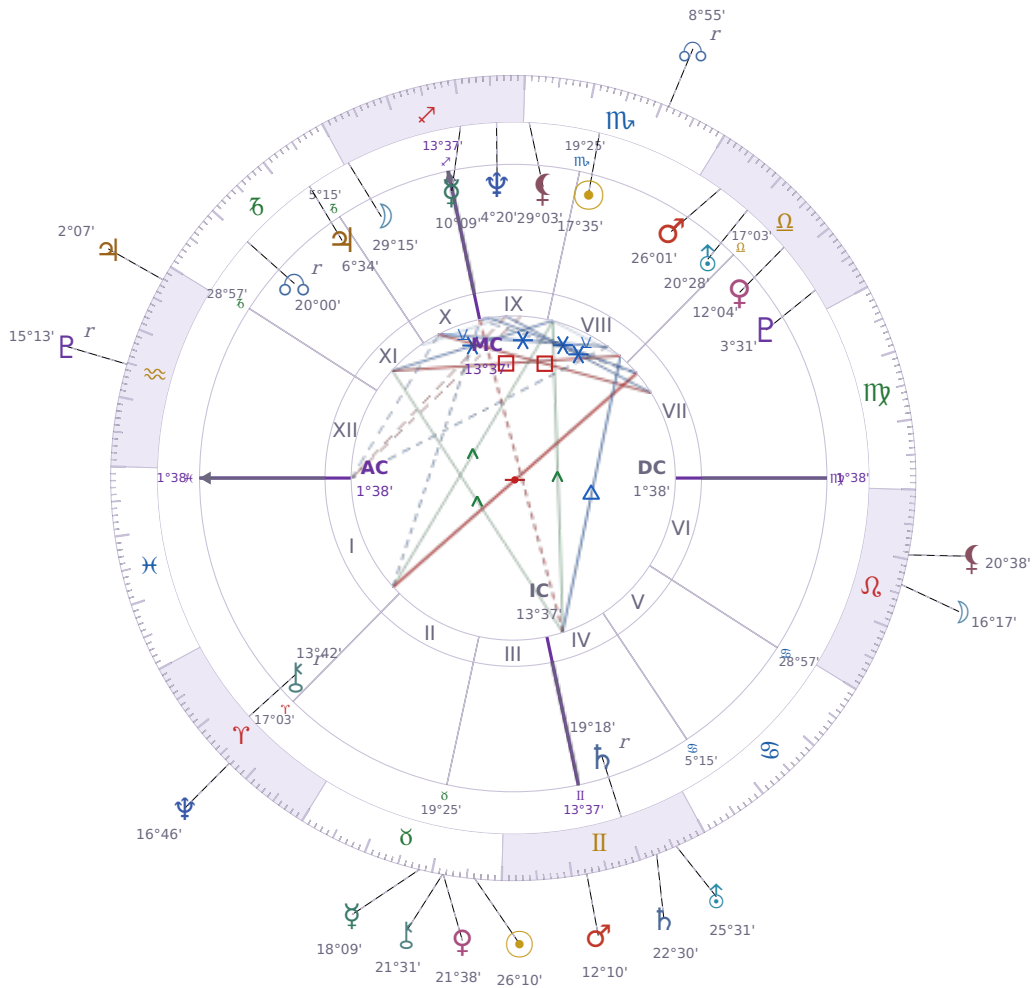

DAILY HOROSCOPE

Eric William Dane

American actor (1972-2026)

♏ Scorpio November 9, 1972 13:42 San Francisco

Sunday, 16 May 2032

TRANSITS FOR TODAY

☉ Sun	in ♉ Taurus	26°10'42"
☾ Moon	in ♌ Leo	16°17'42"
☿ Mercury	in ♉ Taurus	18°09'59"
♀ Venus	in ♉ Taurus	21°38'18"
♂ Mars	in ♊ Gemini	12°10'03"
♃ Jupiter	in ♒ Aquarius	2°07'47"
♄ Saturn	in ♊ Gemini	22°30'54"
♅ Uranus	in ♊ Gemini	25°31'24"
♆ Neptune	in ♈ Aries	16°46'55"
♇ Pluto	in ♒ Aquarius Rx	15°13'16"
♆ Chiron	in ♉ Taurus	21°31'14"
♁ NNode	in ♏ Scorpio Rx	8°55'20"
♁ Lilith	in ♌ Leo	20°38'10"

NATAL PLANETS

☉ Sun	in ♏ Scorpio	17°35'52"	VIII
☾ Moon	in ♐ Sagittarius	29°15'47"	X
☿ Mercury	in ♐ Sagittarius	10°09'58"	IX
♀ Venus	in ♎ Libra	12°04'48"	VII
♂ Mars	in ♎ Libra	26°01'24"	VIII
♃ Jupiter	in ♑ Capricorn	6°34'14"	XI
♄ Saturn	in ♊ Gemini	19°18'56"	IV Rx
♅ Uranus	in ♎ Libra	20°28'57"	VIII
♆ Neptune	in ♐ Sagittarius	4°20'25"	IX
♇ Pluto	in ♎ Libra	3°31'17"	VII
♁ Chiron	in ♈ Aries	13°42'19"	I Rx
♁ North Node	in ♑ Capricorn	20°00'39"	XI Rx
♁ Lilith	in ♏ Scorpio	29°03'37"	IX