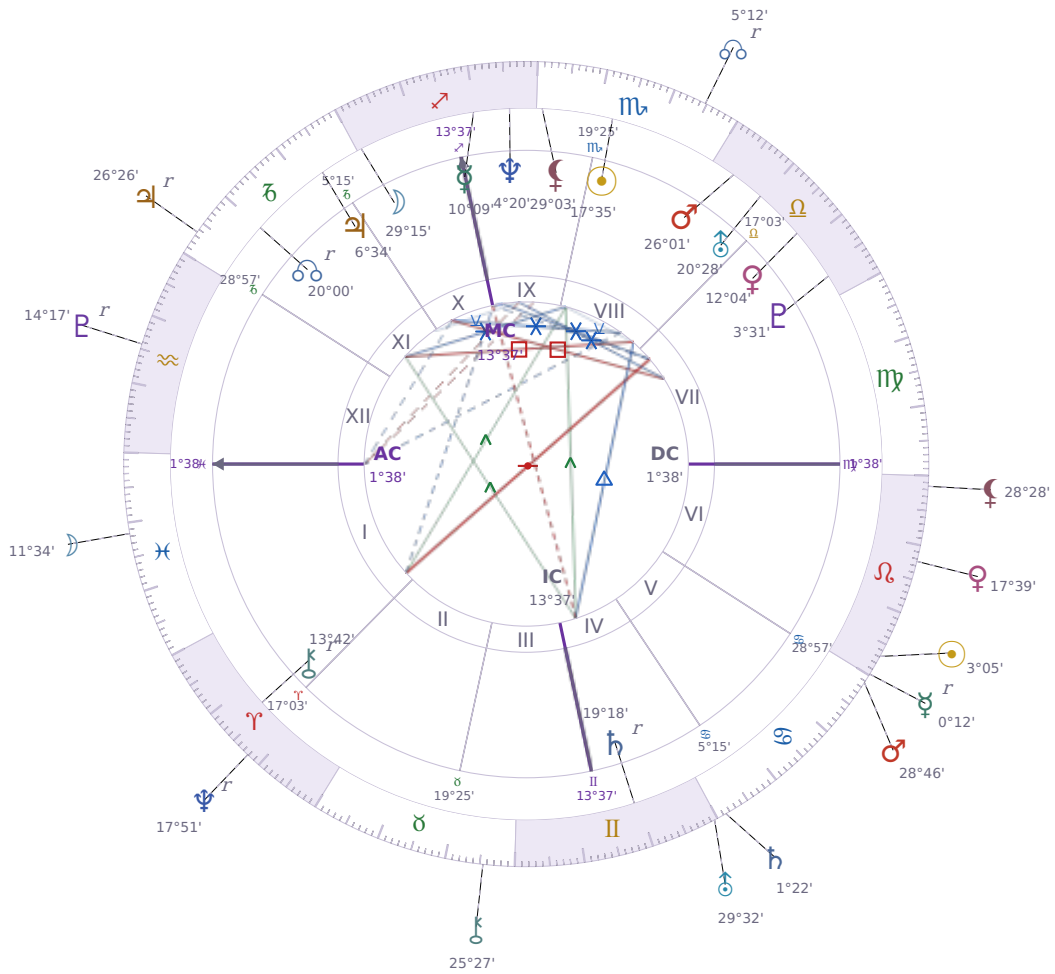

## DAILY HOROSCOPE

### Eric William Dane

American actor (1972-2026)

♏ Scorpio November 9, 1972 13:42 San Francisco

Sunday, 25 July 2032