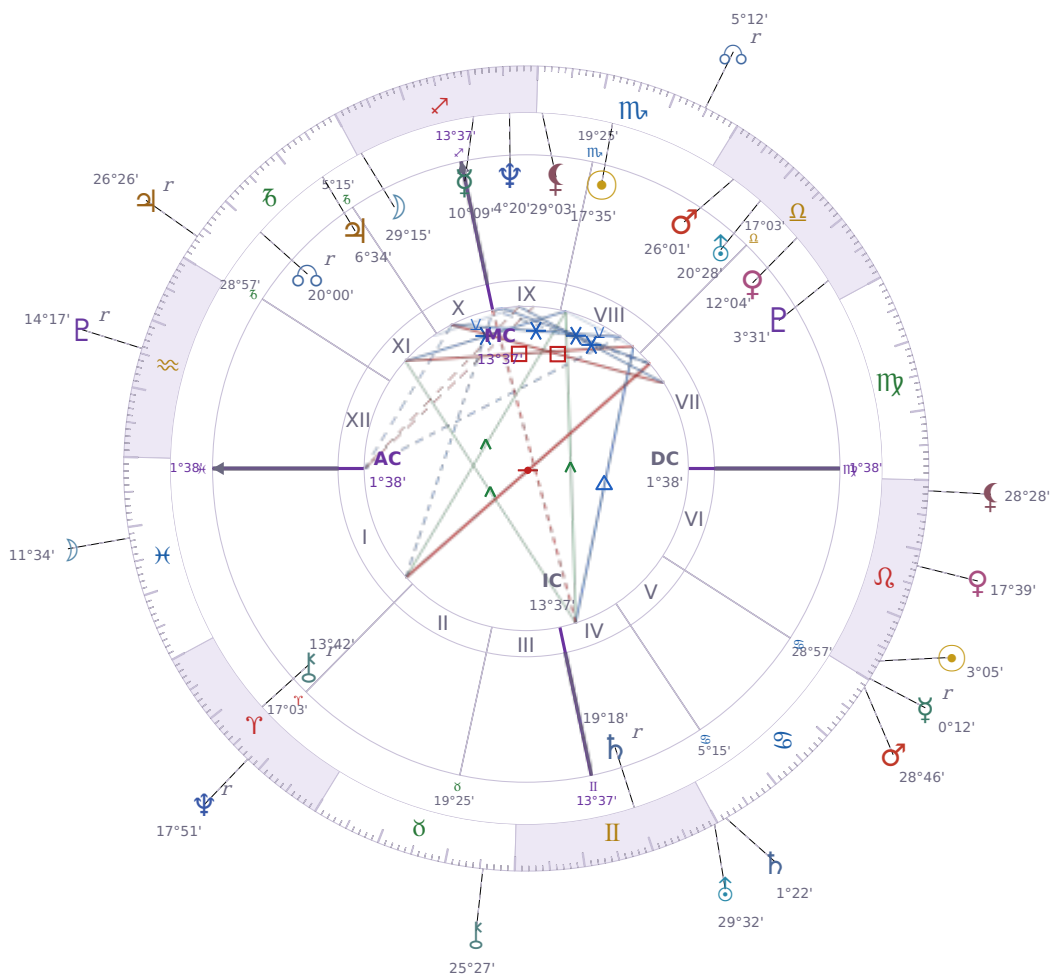

DAILY HOROSCOPE

Eric William Dane

American actor (1972-2026)

♏ Scorpio November 9, 1972 13:42 San Francisco

Sunday, 25 July 2032

TRANSITS FOR TODAY

☉ Sun	in ♌ Leo	3°05'57"
☾ Moon	in ♓ Pisces	11°34'41"
☿ Mercury	in ♌ Leo Rx	0°12'02"
♀ Venus	in ♌ Leo	17°39'14"
♂ Mars	in ♋ Cancer	28°46'29"
♃ Jupiter	in ♏ Capricorn Rx	26°26'47"
♄ Saturn	in ♋ Cancer	1°22'46"

♅ Uranus	in ♊ Gemini	29°32'13"
♆ Neptune	in ♈ Aries Rx	17°51'58"
♇ Pluto	in ♒ Aquarius Rx	14°17'08"
♁ Chiron	in ♉ Taurus	25°27'28"
♁ NNode	in ♏ Scorpio Rx	5°12'57"
♁ Lilith	in ♌ Leo	28°28'22"

## KEY TRANSIT FACTORS