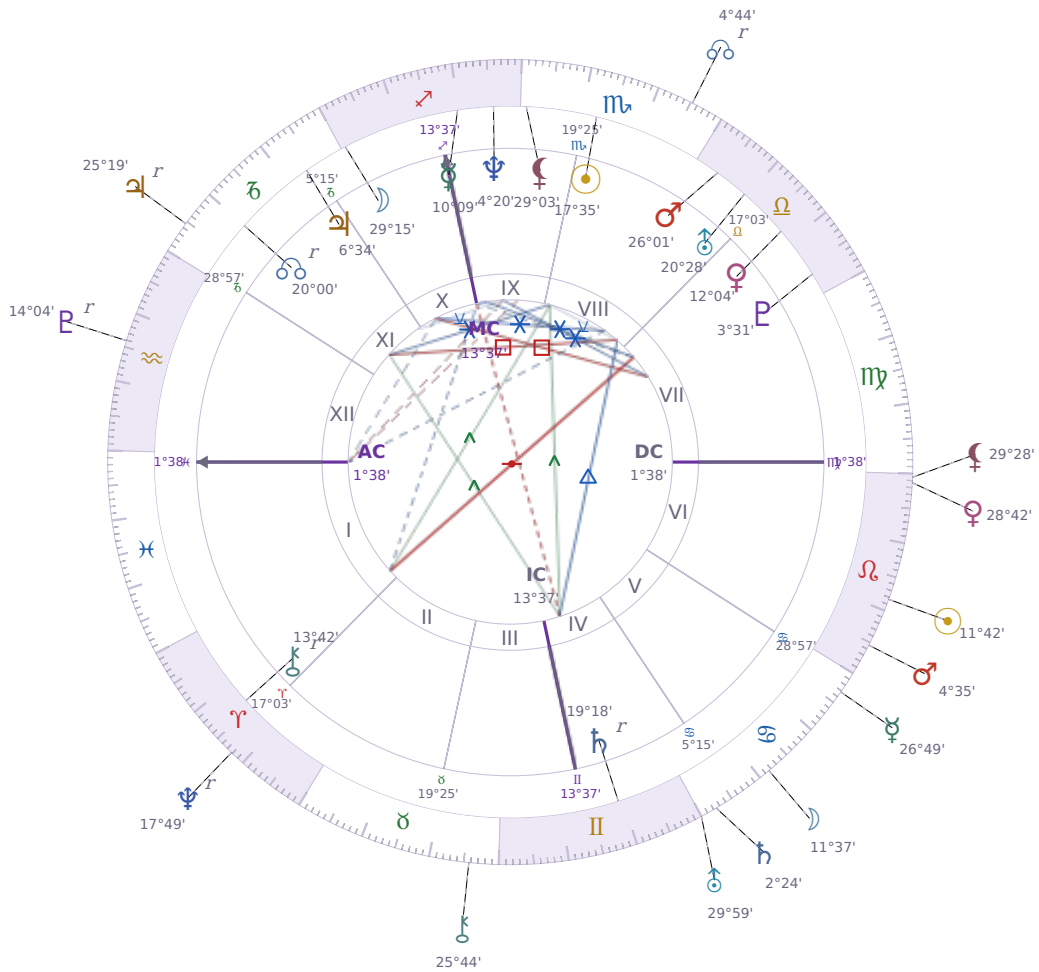

DAILY HOROSCOPE

Eric William Dane

American actor (1972-2026)

♏ Scorpio November 9, 1972 13:42 San Francisco

Tuesday, 3 August 2032

TRANSITS FOR TODAY

☉ Sun	in ♌ Leo	11°42'18"
☾ Moon	in ♋ Cancer	11°37'17"
☿ Mercury	in ♋ Cancer	26°49'22"
♀ Venus	in ♌ Leo	28°42'15"
♂ Mars	in ♌ Leo	4°35'40"
♃ Jupiter	in ♐ Capricorn Rx	25°19'54"
♄ Saturn	in ♋ Cancer	2°24'29"
♅ Uranus	in ♊ Gemini	29°59'14"
♆ Neptune	in ♈ Aries Rx	17°49'18"
♇ Pluto	in ♒ Aquarius Rx	14°04'59"
♁ Chiron	in ♉ Taurus	25°44'11"
♊ NNode	in ♏ Scorpio Rx	4°44'21"
♋ Lilith	in ♌ Leo	29°28'46"

NATAL PLANETS

☉ Sun	in ♏ Scorpio	17°35'52"	VIII
☾ Moon	in ♐ Sagittarius	29°15'47"	X
☿ Mercury	in ♐ Sagittarius	10°09'58"	IX
♀ Venus	in ♎ Libra	12°04'48"	VII
♂ Mars	in ♎ Libra	26°01'24"	VIII
♃ Jupiter	in ♐ Capricorn	6°34'14"	XI
♄ Saturn	in ♊ Gemini	19°18'56"	IV Rx
♅ Uranus	in ♎ Libra	20°28'57"	VIII
♆ Neptune	in ♐ Sagittarius	4°20'25"	IX
♇ Pluto	in ♎ Libra	3°31'17"	VII
♁ Chiron	in ♈ Aries	13°42'19"	I Rx
♁ North Node	in ♐ Capricorn	20°00'39"	XI Rx
♁ Lilith	in ♏ Scorpio	29°03'37"	IX

KEY DATE

☿ Mercury stations Direct

Mercury stationing direct means **conversations and decisions that felt stuck** will start moving again, and you'll notice **clarity returning** to emails, plans, and talks that were confusing before. At work and in daily life, **miscommunications often resolve themselves** once this station passes, and people tend to follow through on things they'd postponed. Over the next few days, **information you've been waiting for** usually arrives, and you'll feel ready to **commit to choices** you'd been sitting on.