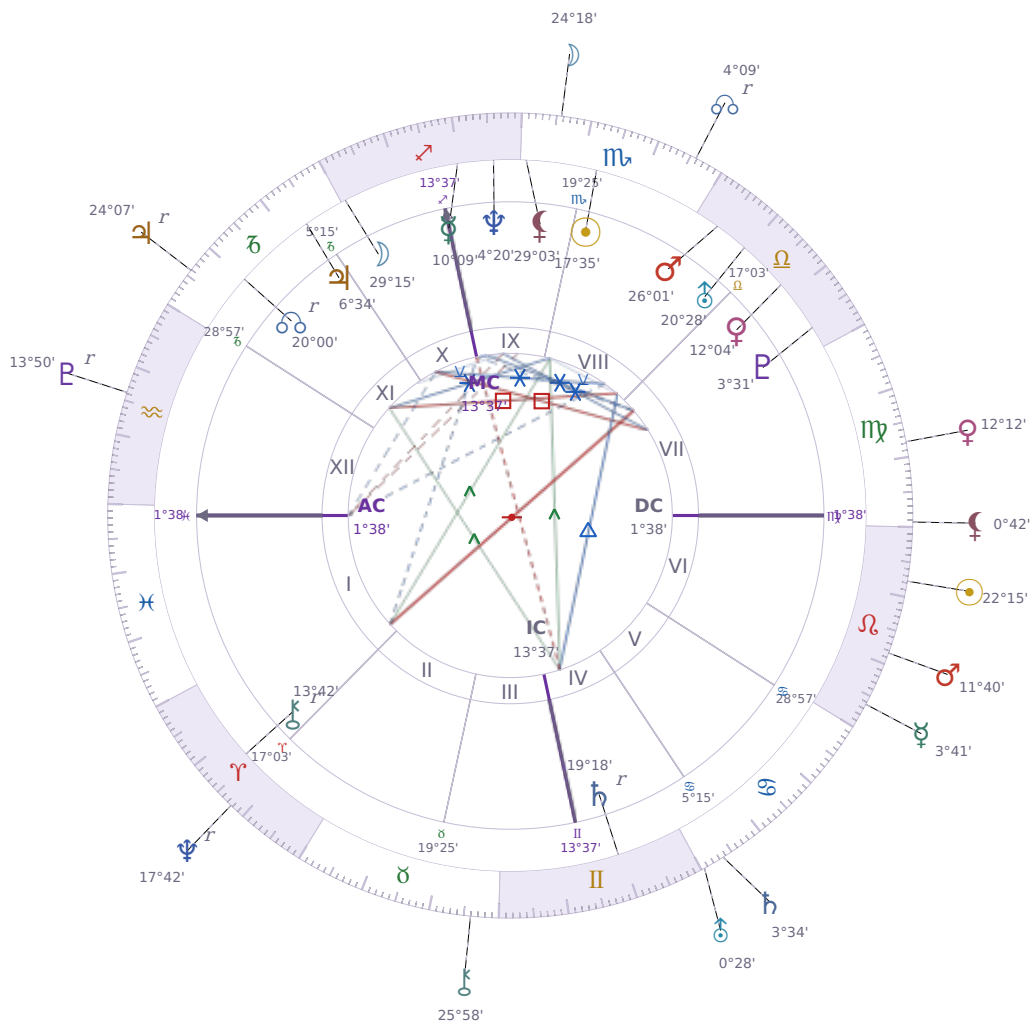

DAILY HOROSCOPE

Eric William Dane

American actor (1972-2026)

♏ Scorpio November 9, 1972 13:42 San Francisco

Saturday, 14 August 2032

TRANSITS FOR TODAY

☉ Sun	in ♌ Leo	22°15'15"
☾ Moon	in ♏ Scorpio	24°18'43"
☿ Mercury	in ♌ Leo	3°41'00"
♀ Venus	in ♍ Virgo	12°12'11"
♂ Mars	in ♌ Leo	11°40'08"
♃ Jupiter	in ♑ Capricorn Rx	24°07'18"
♄ Saturn	in ♋ Cancer	3°34'23"

☉ Sun ☐ Square ☾ Moon

Right now your gut feelings and your sense of purpose are pulling in opposite directions. You might feel irritated with people close to you without knowing exactly why, or snap at someone when you meant to stay calm. This friction between what you want to do and what feels emotionally safe can push you to make real changes, but only if you stop and actually listen to both sides instead of just reacting.

☉ Sun ☿ Quincunx ♃ Jupiter

These days you feel pulled between wanting to take action and doubts about whether you're doing enough, which can leave you **restless and second-guessing your choices**. Your confidence in what you're doing right now doesn't quite match what you think you should be doing, so you might start something and then hesitate or change direction. This mismatch between your actual situation and your sense of what's possible tends to create practical friction rather than clear obstacles.

Saturday · ♄ Saturn

Colors: Violet

Stone: Obsidian

Number: 8