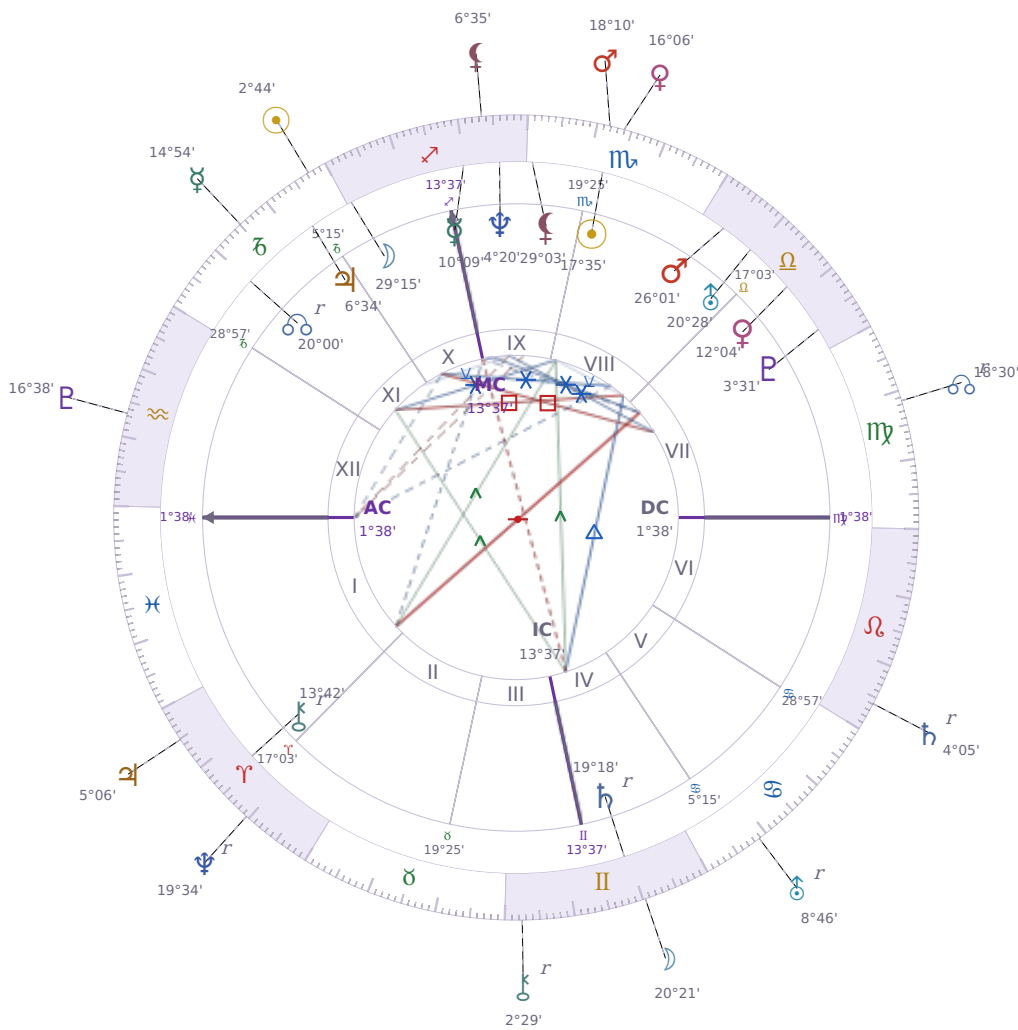

DAILY HOROSCOPE

Eric William Dane

American actor (1972-2026)

♏ Scorpio November 9, 1972 13:42 San Francisco

Sunday, 24 December 2034

TRANSITS FOR TODAY

☉ Sun	in ♑ Capricorn	2°44'00"
☾ Moon	in ♊ Gemini	20°21'14"
☿ Mercury	in ♑ Capricorn	14°54'37"
♀ Venus	in ♏ Scorpio	16°06'12"
♂ Mars	in ♏ Scorpio	18°10'31"
♃ Jupiter	in ♈ Aries	5°06'57"
♄ Saturn	in ♌ Leo Rx	4°05'27"

♅ Uranus	in ♋ Cancer	Rx	8°46'38"
♆ Neptune	in ♈ Aries	Rx	19°34'23"
♇ Pluto	in ♒ Aquarius		16°38'09"
♁ Chiron	in ♊ Gemini	Rx	2°29'47"
♁ NNode	in ♍ Virgo	Rx	18°30'23"
♁ Lilith	in ♐ Sagittarius		6°35'45"