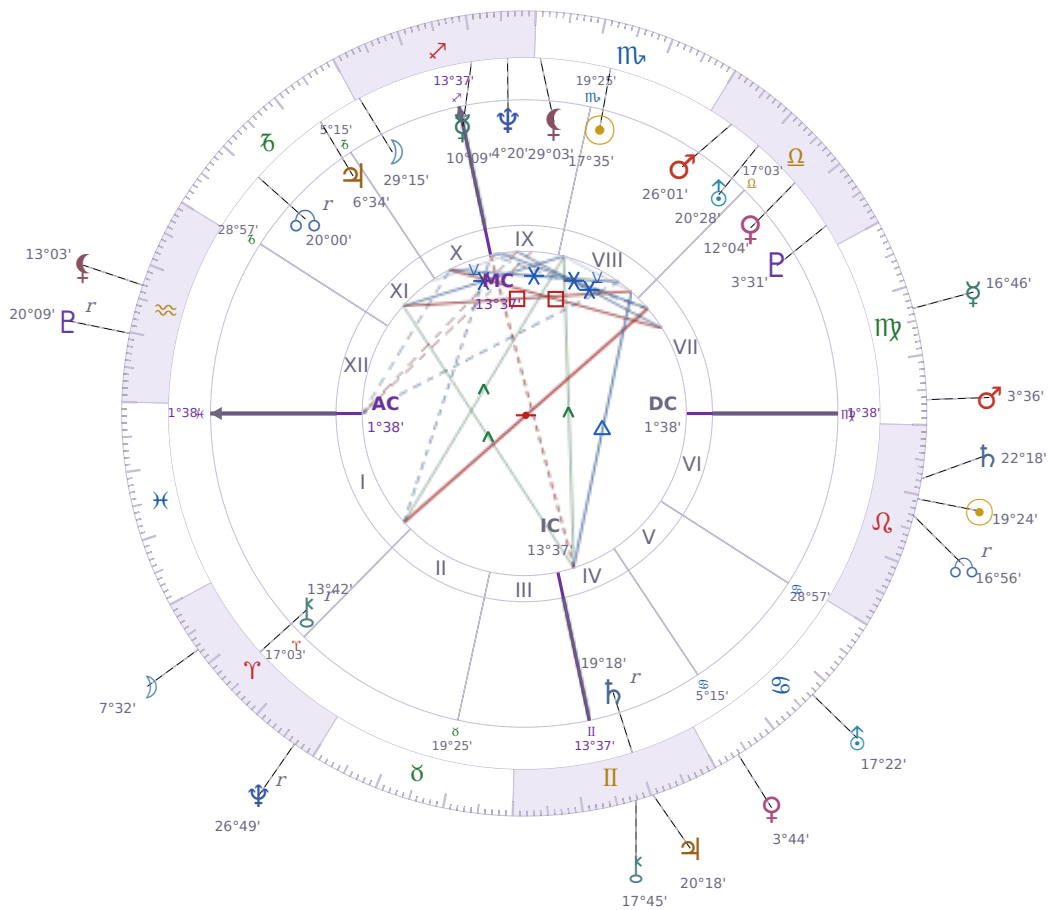

DAILY HOROSCOPE

Eric William Dane

American actor (1972-2026)

♏ Scorpio November 9, 1972 13:42 San Francisco

Monday, 11 August 2036

TRANSITS FOR TODAY

|           |             |           |
|-----------|-------------|-----------|
| ☉ Sun     | in ♌ Leo    | 19°24'02" |
| ☾ Moon    | in ♈ Aries  | 7°32'28"  |
| ☿ Mercury | in ♍ Virgo  | 16°46'12" |
| ♀ Venus   | in ♋ Cancer | 3°44'53"  |
| ♂ Mars    | in ♍ Virgo  | 3°36'54"  |
| ♃ Jupiter | in ♊ Gemini | 20°18'23" |
| ♄ Saturn  | in ♌ Leo    | 22°18'32" |

|           |                  |           |
|-----------|------------------|-----------|
| ♅ Uranus  | in ♋ Cancer      | 17°22'16" |
| ♆ Neptune | in ♈ Aries Rx    | 26°49'56" |
| ♇ Pluto   | in ♒ Aquarius Rx | 20°09'29" |
| ♁ Chiron  | in ♊ Gemini      | 17°45'40" |
| ♁ NNode   | in ♌ Leo Rx      | 16°56'38" |
| ♁ Lilith  | in ♒ Aquarius    | 13°03'09" |

## NATAL PLANETS

|              |                  |           |       |
|--------------|------------------|-----------|-------|
| ☉ Sun        | in ♏ Scorpio     | 17°35'52" | VIII  |
| ☾ Moon       | in ♐ Sagittarius | 29°15'47" | X     |
| ☿ Mercury    | in ♐ Sagittarius | 10°09'58" | IX    |
| ♀ Venus      | in ♎ Libra       | 12°04'48" | VII   |
| ♂ Mars       | in ♎ Libra       | 26°01'24" | VIII  |
| ♃ Jupiter    | in ♑ Capricorn   | 6°34'14"  | XI    |
| ♄ Saturn     | in ♊ Gemini      | 19°18'56" | IV Rx |
| ♅ Uranus     | in ♎ Libra       | 20°28'57" | VIII  |
| ♆ Neptune    | in ♐ Sagittarius | 4°20'25"  | IX    |
| ♇ Pluto      | in ♎ Libra       | 3°31'17"  | VII   |
| ♁ Chiron     | in ♈ Aries       | 13°42'19" | I Rx  |
| ♁ North Node | in ♑ Capricorn   | 20°00'39" | XI Rx |
| ♁ Lilith     | in ♏ Scorpio     | 29°03'37" | IX    |