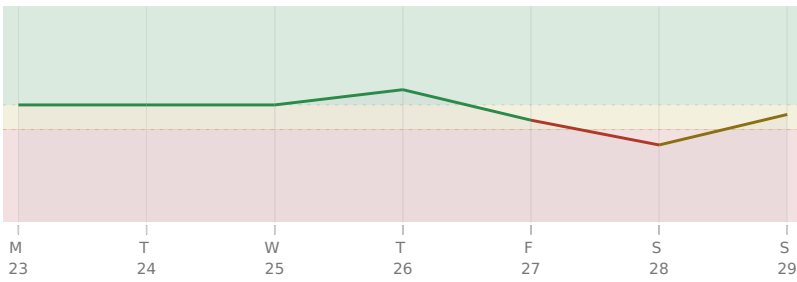

Wed, 25 Jul Full Moon in Aquarius

♃ Jupiter □ Square ♄ natal NNode

Sun, 29 Jul ♃ Jupiter ♂ Conjunction ♂ natal Uranus

AREAS OF LIFE

Love ★★★★★

Home ★★★★★

Creativity ★★★★★

Spirituality ★★★★★☆

Health ★★★★★☆

Finance ★★★☆☆

Travel ★★★☆☆

Career ★★★★★☆

Personal Growth ★★★★★

Communication ★★☆☆☆

Contracts ★★★☆☆

23 July - 29 July 2029