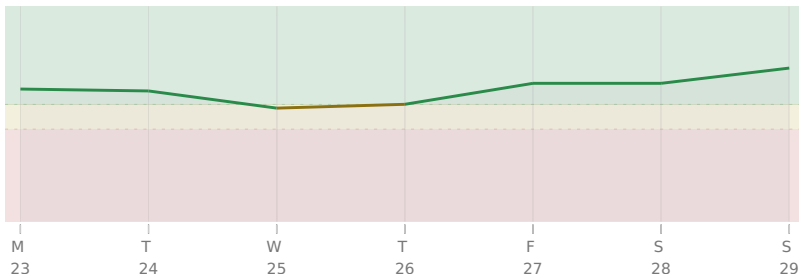

♆ **Neptune** ♀ **Opposition** ♀ **natal Venus** · **Monday 23 Jul**

Right now you are **seeing your relationships and attractions through an unrealistic filter**, which makes you vulnerable to people who don't deserve your trust. You mistake confusion for depth and ignore practical red flags because you want to believe in a fantasy version of someone. Over the coming weeks, this cloudiness will cost you either through disappointment or poor choices you'll regret once clarity returns.

* = natal resonance — this transit echoes your birth chart, amplifying its influence

LUNATION

○ Full Moon in ♒ Aquarius · Wednesday, 25 Jul
social awakening, group dynamics, collective peak

KEY DATES

Mon, 23 Jul ☼ Sun enters ♌ Leo

Wed, 25 Jul Full Moon in Aquarius

♃ Jupiter □ Square ♄ natal NNode

Sun, 29 Jul ♃ Jupiter ♂ Conjunction ♂ natal Uranus

AREAS OF LIFE

Love ★★★★★

Home ★★★★★

Creativity ★★★★★

Spirituality ★★★★★☆