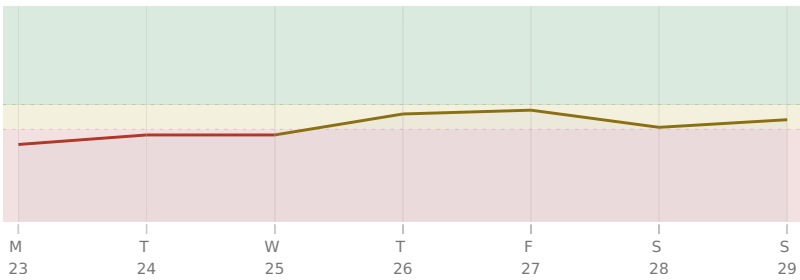

* = natal resonance — this transit echoes your birth chart, amplifying its influence

LUNATION

○ Full Moon in ♒ Aquarius · Wednesday, 25 Jul
social awakening, group dynamics, collective peak

KEY DATES

Mon, 23 Jul ☼ Sun enters ♌ Leo

Wed, 25 Jul Full Moon in Aquarius

♃ Jupiter □ Square ♄ natal NNode

Sun, 29 Jul ♃ Jupiter ♂ Conjunction ♂ natal Uranus

AREAS OF LIFE

Love ★★★★★

Home ★★★★★

Creativity ★★★★★

Spirituality ★★★★★☆

Health ★★★★★☆

Finance ★★★☆☆

Travel ★★★☆☆

Career ★★★★★☆

Personal Growth ★★★★★

Communication ★★☆☆☆

Contracts ★★★☆☆

23 July - 29 July 2029