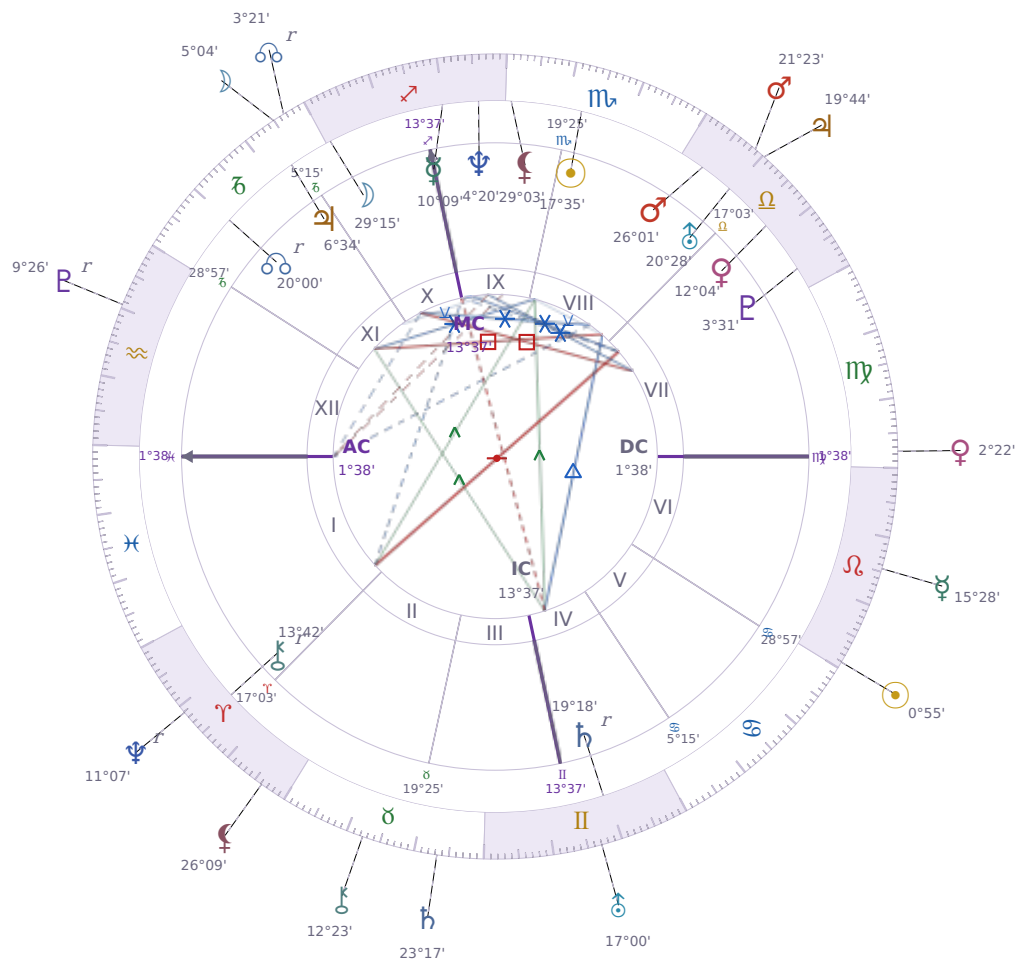

WEEKLY HOROSCOPE

Eric William Dane

American actor (1972-2026)

♏ Scorpio November 9, 1972 13:42 San Francisco

23 July - 29 July 2029

TRANSITS · WEEK OF MON, 23 JUL

☉ Sun	in ♌ Leo	0°55'36"
☾ Moon	in ♑ Capricorn	5°04'10"
☿ Mercury	in ♌ Leo	15°28'19"
♀ Venus	in ♍ Virgo	2°22'51"
♂ Mars	in ♎ Libra	21°23'03"
♃ Jupiter	in ♎ Libra	19°44'17"
♄ Saturn	in ♉ Taurus	23°17'43"

♅ Uranus	in ♊ Gemini	17°00'01"
♆ Neptune	in ♈ Aries Rx	11°07'03"
♇ Pluto	in ♒ Aquarius Rx	9°26'39"
♁ Chiron	in ♉ Taurus	12°23'43"
♁ NNode	in ♑ Capricorn Rx	3°21'39"
♁ Lilith	in ♈ Aries	26°09'09"

NATAL PLANETS