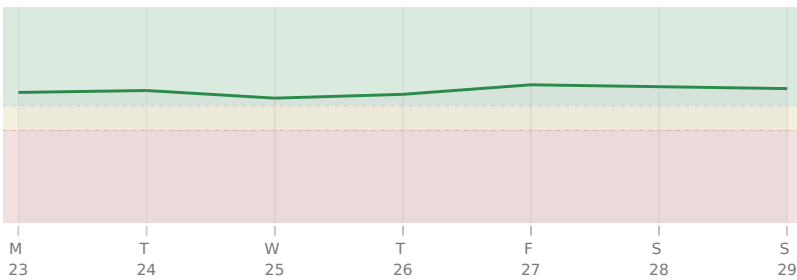

Wed, 25 Jul Full Moon in Aquarius

♃ Jupiter □ Square ♄ natal NNode

Sun, 29 Jul ♃ Jupiter ♂ Conjunction ♂ natal Uranus

AREAS OF LIFE

Love ★★★★★

Home ★★★★★

Creativity ★★★★★

Spirituality ★★★★★☆

Health ★★★★★☆

Finance ★★★☆☆

Travel ★★★☆☆

Career ★★★★★☆

Personal Growth ★★★★★

Communication ★★☆☆☆

Contracts ★★★☆☆

23 July - 29 July 2029