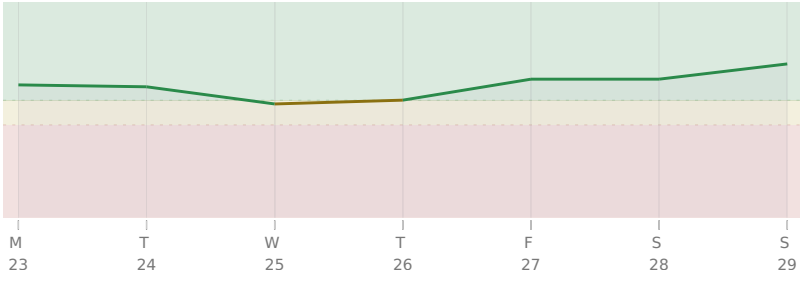

* = natal resonance — this transit echoes your birth chart, amplifying its influence

LUNATION

○ Full Moon in ♒ Aquarius · Wednesday, 25 Jul
social awakening, group dynamics, collective peak

KEY DATES

Mon, 23 Jul ☼ Sun enters ♌ Leo

Wed, 25 Jul Full Moon in Aquarius

♃ Jupiter □ Square ♄ natal NNode

Sun, 29 Jul ♃ Jupiter ♂ Conjunction ♂ natal Uranus

AREAS OF LIFE

Love ★★★★★

Home ★★★★★

Creativity ★★★★★

Spirituality ★★★★★☆

Health ★★★★★☆

Finance ★★★☆☆

Travel ★★★☆☆

Career ★★★★★☆

Personal Growth ★★★★★

Communication ★★☆☆☆

Contracts ★★★☆☆

23 July - 29 July 2029