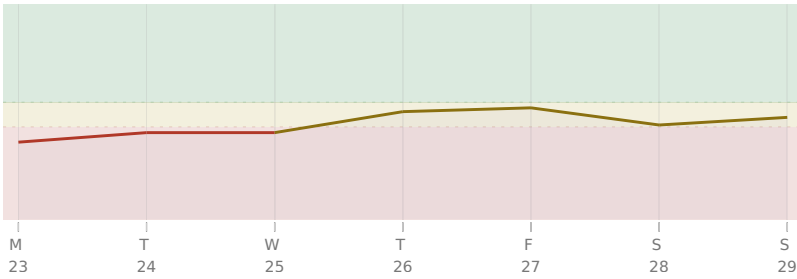

* = natal resonance — this transit echoes your birth chart, amplifying its influence

LUNATION

○ Full Moon in ♒ Aquarius · Wednesday, 25 Jul
social awakening, group dynamics, collective peak

KEY DATES

Mon, 23 Jul ☼ Sun enters ♌ Leo

Wed, 25 Jul Full Moon in Aquarius

♃ Jupiter □ Square ♄ natal NNode

Sun, 29 Jul ♃ Jupiter ♂ Conjunction ♂ natal Uranus

AREAS OF LIFE

Love ★★★★★

Home ★★★★★

Creativity ★★★★★

Spirituality ★★★★★☆

Health ★★★★★☆

Finance ★★★☆☆

Travel ★★★☆☆

Career ★★★★★☆

Personal Growth ★★★★★

Communication ★★☆☆☆

Contracts ★★★☆☆

23 July - 29 July 2029