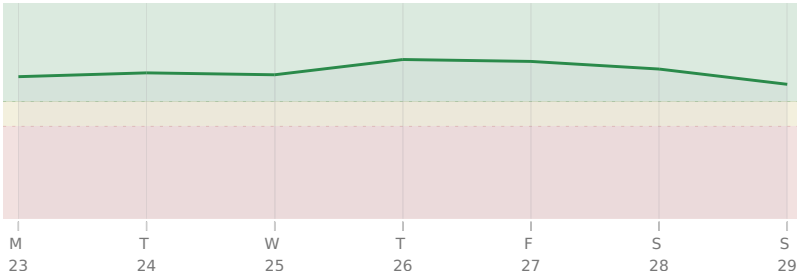

* = natal resonance — this transit echoes your birth chart, amplifying its influence

LUNATION

○ Full Moon in ♒ Aquarius · Wednesday, 25 Jul
social awakening, group dynamics, collective peak

KEY DATES

Mon, 23 Jul ☼ Sun enters ♌ Leo

Wed, 25 Jul Full Moon in Aquarius

♃ Jupiter □ Square ♄ natal NNode

Sun, 29 Jul ♃ Jupiter ♂ Conjunction ♂ natal Uranus

AREAS OF LIFE

Love ★★★★★

Home ★★★★★

Creativity ★★★★★

Spirituality ★★★★★☆

Health ★★★★★☆

Finance ★★★☆☆

Travel ★★★☆☆

Career ★★★★★☆

Personal Growth ★★★★★

Communication ★★☆☆☆

Contracts ★★★☆☆

23 July - 29 July 2029