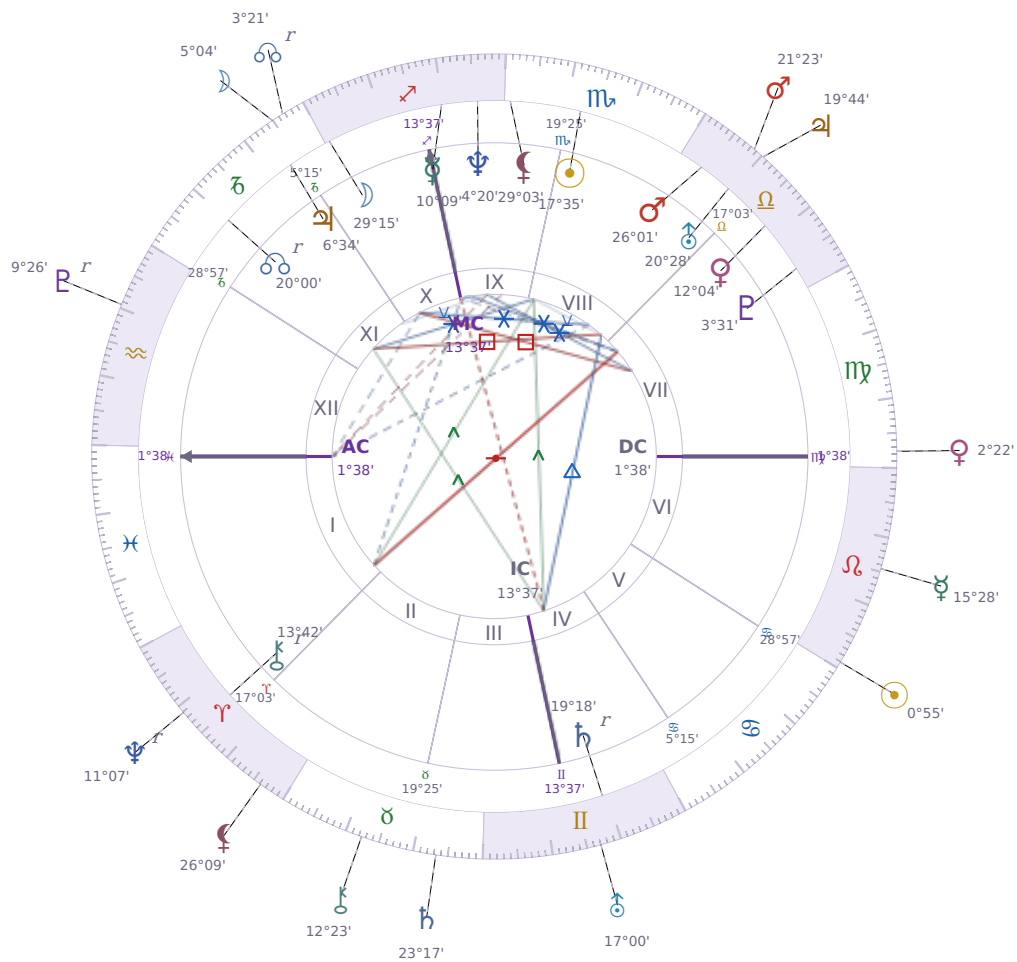

WEEKLY HOROSCOPE

Eric William Dane

American actor (1972-2026)

♏ Scorpio November 9, 1972 13:42 San Francisco

23 July - 29 July 2029

TRANSITS · WEEK OF MON, 23 JUL

☉ Sun	in ♌ Leo	0°55'36"
☾ Moon	in ♑ Capricorn	5°04'10"
☿ Mercury	in ♌ Leo	15°28'19"
♀ Venus	in ♍ Virgo	2°22'51"
♂ Mars	in ♎ Libra	21°23'03"
♃ Jupiter	in ♎ Libra	19°44'17"
♄ Saturn	in ♉ Taurus	23°17'43"

♅ Uranus	in ♊ Gemini	17°00'01"
♆ Neptune	in ♈ Aries Rx	11°07'03"
♇ Pluto	in ♒ Aquarius Rx	9°26'39"
♁ Chiron	in ♉ Taurus	12°23'43"
♁ NNode	in ♑ Capricorn Rx	3°21'39"
♁ Lilith	in ♈ Aries	26°09'09"

NATAL PLANETS