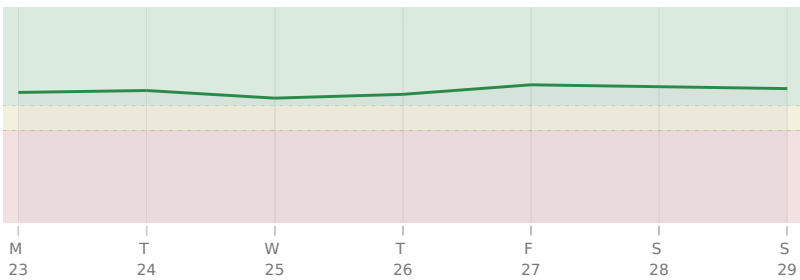

Wed, 25 Jul Full Moon in Aquarius

♃ Jupiter □ Square ♄ natal NNode

Sun, 29 Jul ♃ Jupiter ♂ Conjunction ♂ natal Uranus

AREAS OF LIFE

Love ★★★★★

Home ★★★★★

Creativity ★★★★★

Spirituality ★★★★★☆

Health ★★★★★☆

Finance ★★★☆☆

Travel ★★★☆☆

Career ★★★★★☆

Personal Growth ★★★★★

Communication ★★☆☆☆

Contracts ★★★☆☆

23 July - 29 July 2029