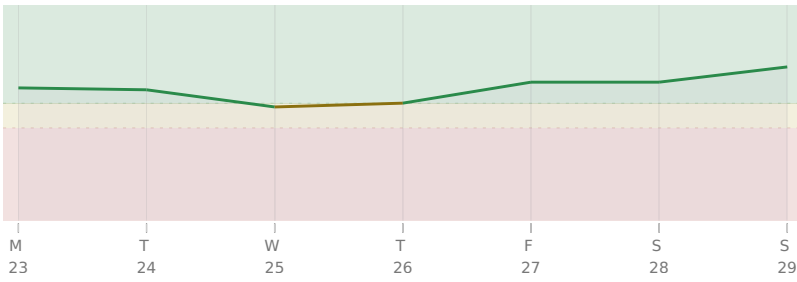

* = natal resonance — this transit echoes your birth chart, amplifying its influence

LUNATION

○ Full Moon in ♒ Aquarius · Wednesday, 25 Jul
social awakening, group dynamics, collective peak

KEY DATES

Mon, 23 Jul ☼ Sun enters ♌ Leo

Wed, 25 Jul Full Moon in Aquarius

♃ Jupiter □ Square ♄ natal NNode

Sun, 29 Jul ♃ Jupiter ♂ Conjunction ♂ natal Uranus

AREAS OF LIFE

Love ★★★★★

Home ★★★★★

Creativity ★★★★★

Spirituality ★★★★★☆

Health ★★★★★☆

Finance ★★★☆☆

Travel ★★★☆☆

Career ★★★★★☆

Personal Growth ★★★★★

Communication ★★☆☆☆

Contracts ★★★☆☆

23 July - 29 July 2029