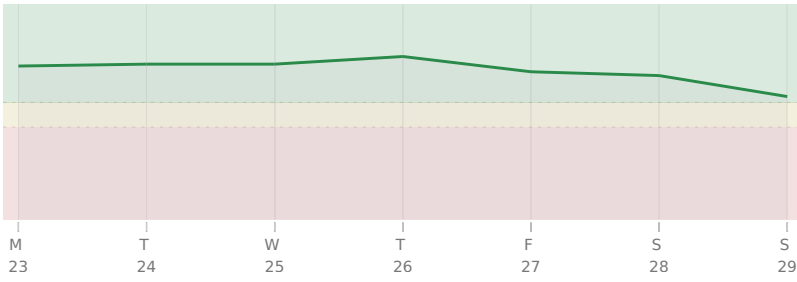

Wed, 25 Jul Full Moon in Aquarius

♃ Jupiter □ Square ♄ natal NNode

Sun, 29 Jul ♃ Jupiter ♂ Conjunction ♂ natal Uranus

AREAS OF LIFE

Love ★★★★★

Home ★★★★★

Creativity ★★★★★

Spirituality ★★★★★☆

Health ★★★★★☆

Finance ★★★☆☆

Travel ★★★☆☆

Career ★★★★★☆

Personal Growth ★★★★★

Communication ★★☆☆☆

Contracts ★★★☆☆

23 July - 29 July 2029