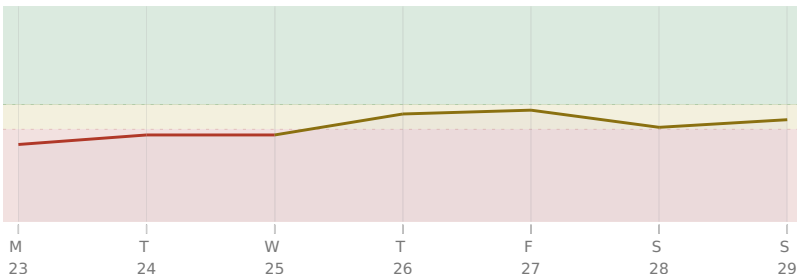

* = natal resonance — this transit echoes your birth chart, amplifying its influence

LUNATION

○ Full Moon in ♒ Aquarius · Wednesday, 25 Jul
social awakening, group dynamics, collective peak

KEY DATES

Mon, 23 Jul ☼ Sun enters ♌ Leo

Wed, 25 Jul Full Moon in Aquarius

♃ Jupiter □ Square ♄ natal NNode

Sun, 29 Jul ♃ Jupiter ♂ Conjunction ♂ natal Uranus

AREAS OF LIFE

Love ★★★★★

Home ★★★★★

Creativity ★★★★★

Spirituality ★★★★★☆

Health ★★★★★☆

Finance ★★★☆☆

Travel ★★★☆☆

Career ★★★★★☆

Personal Growth ★★★★★

Communication ★★☆☆☆

Contracts ★★★☆☆

23 July - 29 July 2029