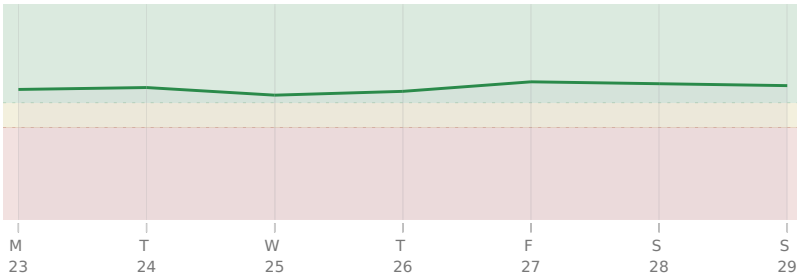

* = natal resonance — this transit echoes your birth chart, amplifying its influence

LUNATION

○ Full Moon in ♒ Aquarius · Wednesday, 25 Jul
social awakening, group dynamics, collective peak

KEY DATES

Mon, 23 Jul ☼ Sun enters ♌ Leo

Wed, 25 Jul Full Moon in Aquarius

♃ Jupiter □ Square ♄ natal NNode

Sun, 29 Jul ♃ Jupiter ♂ Conjunction ♂ natal Uranus

AREAS OF LIFE

Love ★★★★★

Home ★★★★★

Creativity ★★★★★

Spirituality ★★★★★☆

Health ★★★★★☆

Finance ★★★☆☆

Travel ★★★☆☆

Career ★★★★★☆

Personal Growth ★★★★★

Communication ★★☆☆☆

Contracts ★★★☆☆

23 July - 29 July 2029