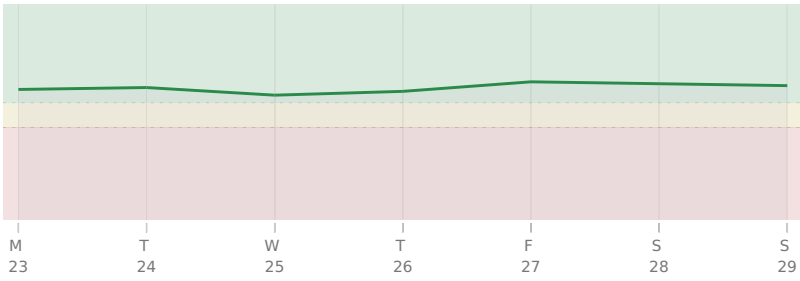

* = natal resonance — this transit echoes your birth chart, amplifying its influence

LUNATION

○ Full Moon in ♒ Aquarius · Wednesday, 25 Jul
social awakening, group dynamics, collective peak

KEY DATES

Mon, 23 Jul ☼ Sun enters ♌ Leo

Wed, 25 Jul Full Moon in Aquarius

♃ Jupiter □ Square ♄ natal NNode

Sun, 29 Jul ♃ Jupiter ♂ Conjunction ♂ natal Uranus

AREAS OF LIFE

Love ★★★★★

Home ★★★★★

Creativity ★★★★★

Spirituality ★★★★★☆

Health ★★★★★☆

Finance ★★★☆☆

Travel ★★★☆☆

Career ★★★★★☆

Personal Growth ★★★★★

Communication ★★☆☆☆

Contracts ★★★☆☆

23 July - 29 July 2029