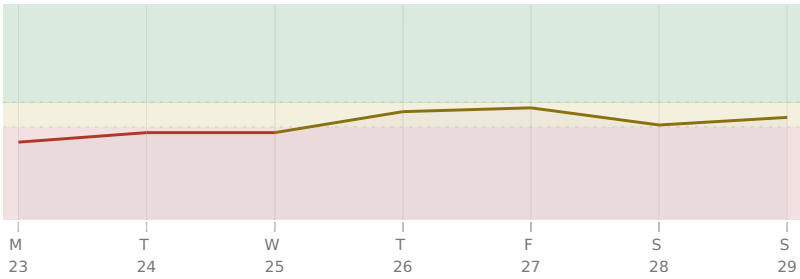

* = natal resonance — this transit echoes your birth chart, amplifying its influence

LUNATION

○ Full Moon in ♒ Aquarius · Wednesday, 25 Jul
social awakening, group dynamics, collective peak

KEY DATES

Mon, 23 Jul ☼ Sun enters ♌ Leo

Wed, 25 Jul Full Moon in Aquarius

♃ Jupiter □ Square ♄ natal NNode

Sun, 29 Jul ♃ Jupiter ♂ Conjunction ♂ natal Uranus

AREAS OF LIFE

Love ★★★★★

Home ★★★★★

Creativity ★★★★★

Spirituality ★★★★★☆

Health ★★★★★☆

Finance ★★★☆☆

Travel ★★★☆☆

Career ★★★★★☆

Personal Growth ★★★★★

Communication ★★☆☆☆

Contracts ★★★☆☆

23 July - 29 July 2029