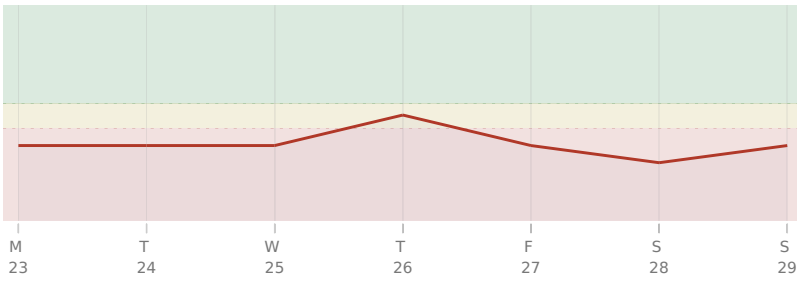

Wed, 25 Jul Full Moon in Aquarius

♃ Jupiter □ Square ♄ natal NNode

Sun, 29 Jul ♃ Jupiter ♂ Conjunction ♂ natal Uranus

AREAS OF LIFE

Love ★★★★★

Home ★★★★★

Creativity ★★★★★

Spirituality ★★★★★☆

Health ★★★★★☆

Finance ★★★☆☆

Travel ★★★☆☆

Career ★★★★★☆

Personal Growth ★★★★★

Communication ★★☆☆☆

Contracts ★★★☆☆

23 July - 29 July 2029