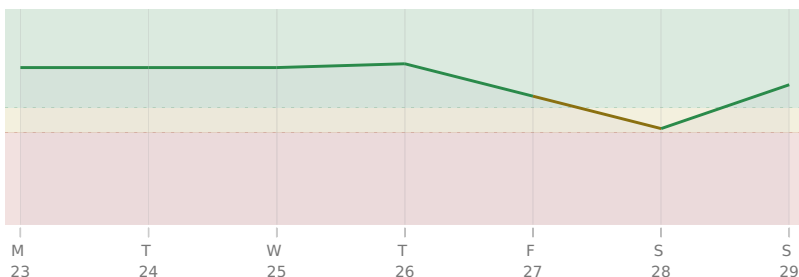

* = natal resonance — this transit echoes your birth chart, amplifying its influence

LUNATION

○ Full Moon in ♒ Aquarius · Wednesday, 25 Jul
social awakening, group dynamics, collective peak

KEY DATES

Mon, 23 Jul ☼ Sun enters ♌ Leo

Wed, 25 Jul Full Moon in Aquarius

♃ Jupiter □ Square ♄ natal NNode

Sun, 29 Jul ♃ Jupiter ♂ Conjunction ♂ natal Uranus

AREAS OF LIFE

Love ★★★★★

Home ★★★★★

Creativity ★★★★★

Spirituality ★★★★★☆

Health ★★★★★☆

Finance ★★★☆☆

Travel ★★★☆☆

Career ★★★★★☆

Personal Growth ★★★★★

Communication ★★☆☆☆

Contracts ★★★☆☆

23 July - 29 July 2029