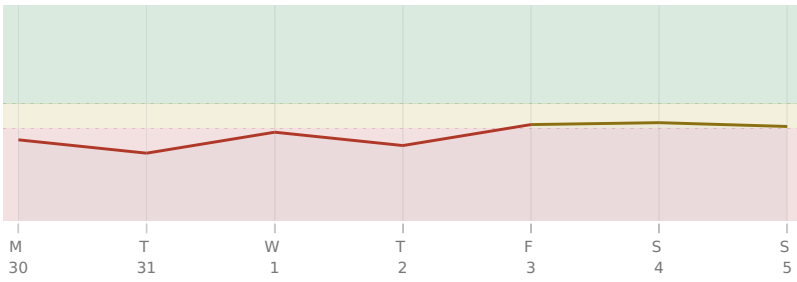

Communication ★★☆☆☆