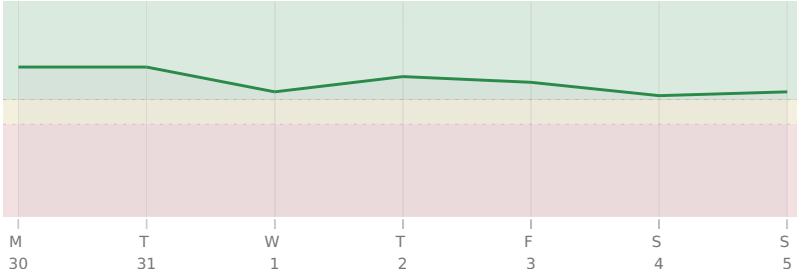

Spirituality ★★★★★☆