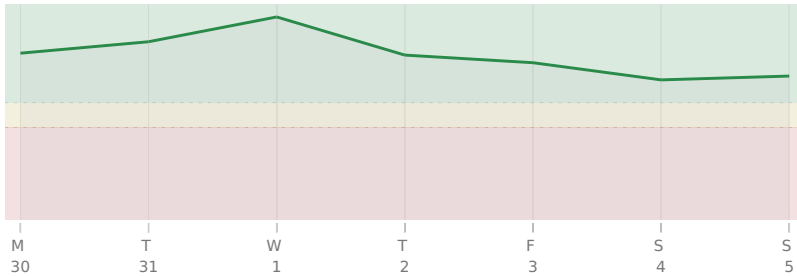

* = natal resonance — this transit echoes your birth chart, amplifying its influence

KEY DATES

Mon, 30 Jul ♁ NNode □ Square ♇ natal Pluto

Tue, 31 Jul ♆ Neptune △ Trine ♃ natal Mercury

Wed, 1 Aug ♃ Mercury enters ♍ Virgo

♃ Jupiter ♂ Conjunction ♂ natal Uranus

♁ NNode □ Square ♇ natal Pluto

♃ Jupiter □ Square ♁ natal NNode

♇ Pluto * Sextile ♃ natal Mercury

AREAS OF LIFE

Love ★★★★★

Home ★★★★★

Creativity ★★★★★