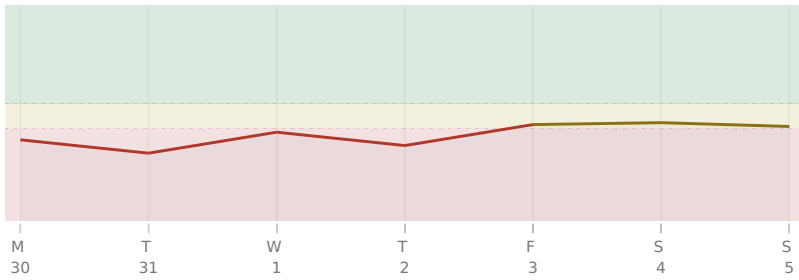

Communication ★★☆☆☆