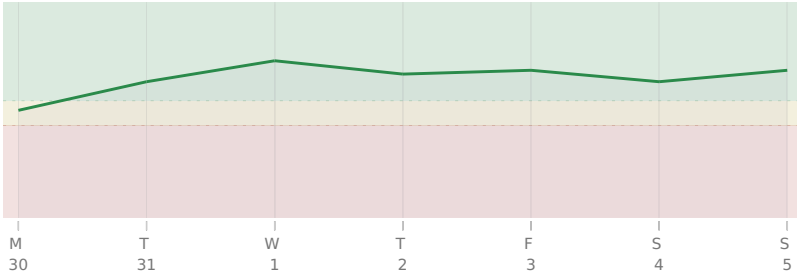

Health ★★★★★☆