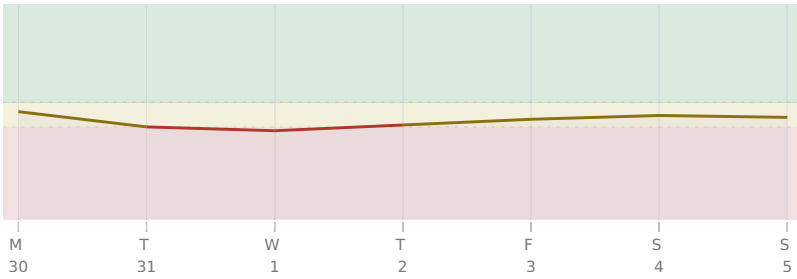

Finance ★★★★★☆