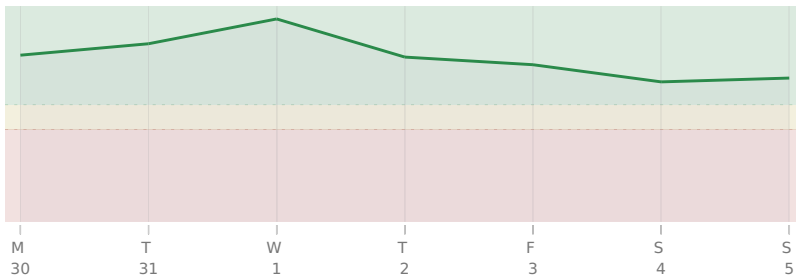

* = natal resonance — this transit echoes your birth chart, amplifying its influence

KEY DATES

Mon, 30 Jul ♁ NNode □ Square ♇ natal Pluto

Tue, 31 Jul ♆ Neptune △ Trine ♃ natal Mercury

Wed, 1 Aug ♃ Mercury enters ♍ Virgo

♃ Jupiter ♂ Conjunction ♂ natal Uranus

♁ NNode □ Square ♇ natal Pluto

♃ Jupiter □ Square ♁ natal NNode

♇ Pluto * Sextile ♃ natal Mercury

AREAS OF LIFE

Love ★★★★★

Home ★★★★★

Creativity ★★★★★