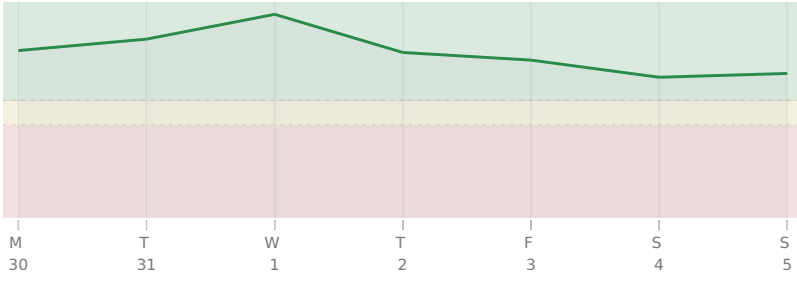

* = natal resonance — this transit echoes your birth chart, amplifying its influence

KEY DATES

Mon, 30 Jul ♁ NNode □ Square ♇ natal Pluto

Tue, 31 Jul ♆ Neptune △ Trine ♃ natal Mercury

Wed, 1 Aug ♃ Mercury enters ♍ Virgo

♃ Jupiter ♂ Conjunction ♂ natal Uranus

♁ NNode □ Square ♇ natal Pluto

♃ Jupiter □ Square ♁ natal NNode

♇ Pluto * Sextile ♃ natal Mercury

AREAS OF LIFE

Love ★★★★★

Home ★★★★★

Creativity ★★★★★