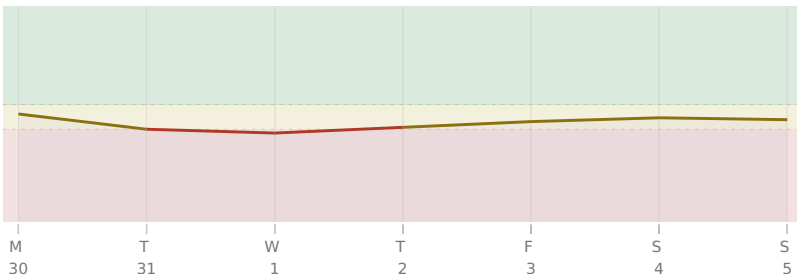

Travel ★★★★★☆