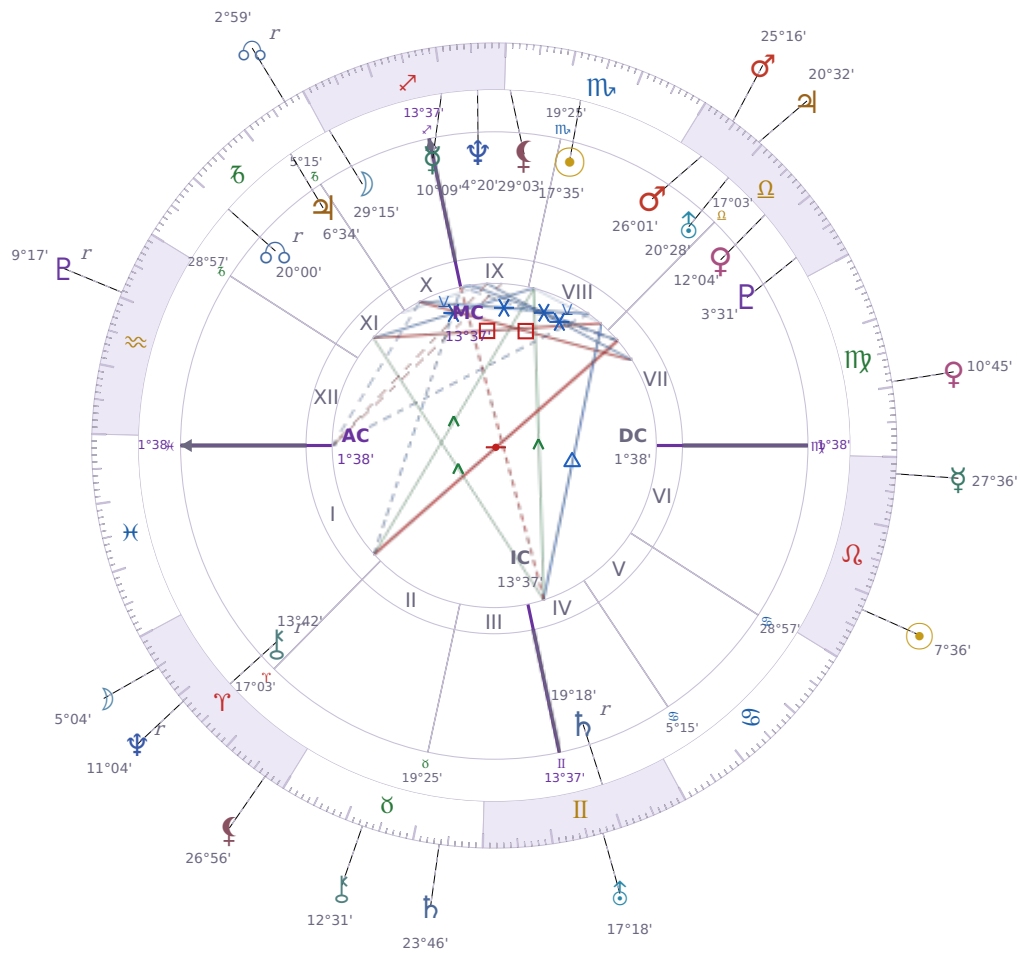

WEEKLY HOROSCOPE

Eric William Dane

American actor (1972-2026)

♏ Scorpio November 9, 1972 13:42 San Francisco

30 July - 5 August 2029

TRANSITS · WEEK OF MON, 30 JUL

☉ Sun	in ♌ Leo	7°36'47"
☾ Moon	in ♈ Aries	5°04'24"
☿ Mercury	in ♌ Leo	27°36'38"
♀ Venus	in ♍ Virgo	10°45'06"
♂ Mars	in ♎ Libra	25°16'37"
♃ Jupiter	in ♎ Libra	20°32'48"
♄ Saturn	in ♉ Taurus	23°46'30"

♅ Uranus	in ♊ Gemini	17°18'37"
♆ Neptune	in ♈ Aries Rx	11°04'09"
♇ Pluto	in ♒ Aquarius Rx	9°17'01"
♁ Chiron	in ♉ Taurus	12°31'36"
♁ NNode	in ♑ Capricorn Rx	2°59'25"
♁ Lilith	in ♈ Aries	26°56'08"

NATAL PLANETS