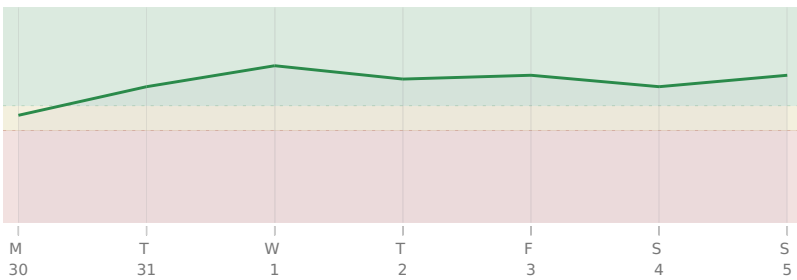

Career ★★★★★☆