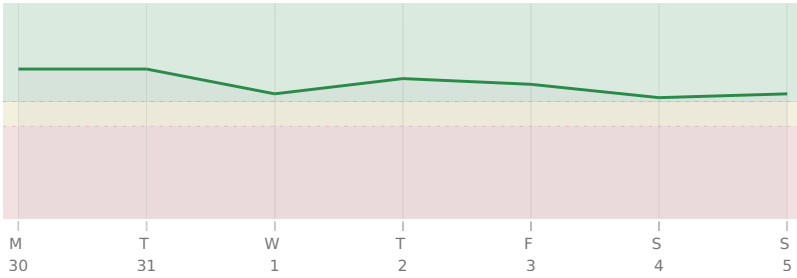

Spirituality ★★★★★☆