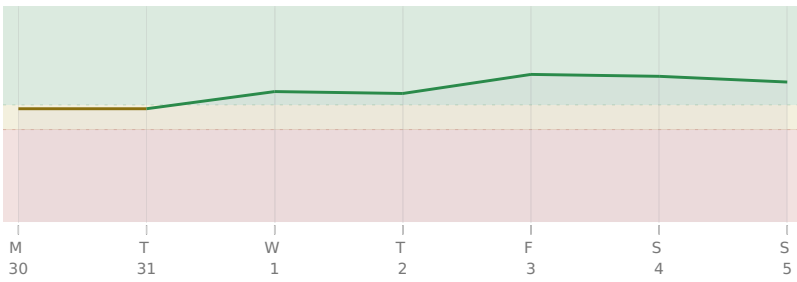

Contracts ★★★★★