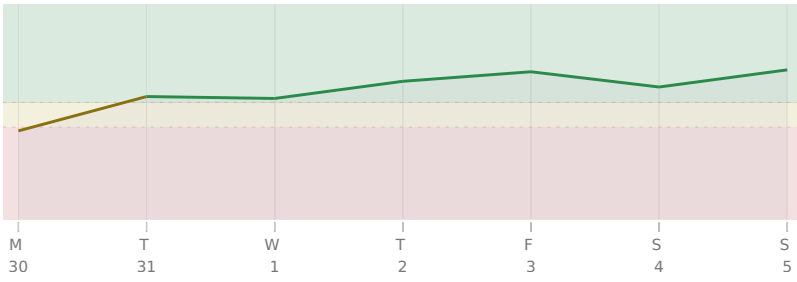

Personal Growth ★★★★★