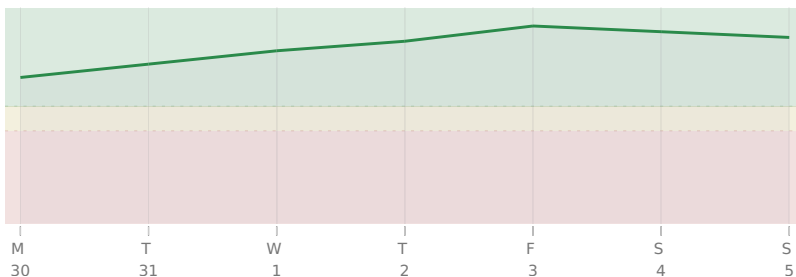

* = natal resonance — this transit echoes your birth chart, amplifying its influence

KEY DATES

Mon, 30 Jul ♁ NNode □ Square ♇ natal Pluto

Tue, 31 Jul ♆ Neptune △ Trine ♃ natal Mercury

Wed, 1 Aug ♃ Mercury enters ♍ Virgo

♃ Jupiter ♂ Conjunction ♂ natal Uranus

♁ NNode □ Square ♇ natal Pluto

♃ Jupiter □ Square ♁ natal NNode

♇ Pluto * Sextile ♃ natal Mercury

AREAS OF LIFE

Love ★★★★★

Home ★★★★★

Creativity ★★★★★