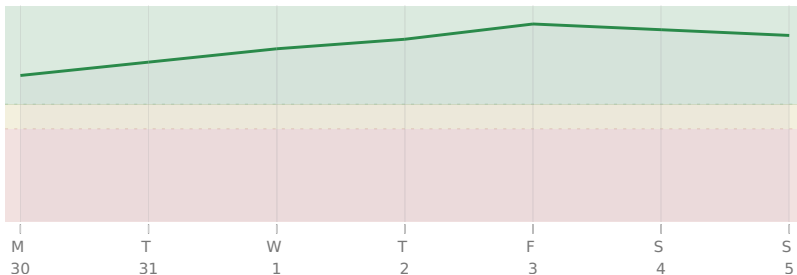

* = natal resonance — this transit echoes your birth chart, amplifying its influence

KEY DATES

Mon, 30 Jul ♁ NNode □ Square ♇ natal Pluto

Tue, 31 Jul ♆ Neptune △ Trine ♃ natal Mercury

Wed, 1 Aug ♃ Mercury enters ♍ Virgo

♃ Jupiter ♂ Conjunction ♂ natal Uranus

♁ NNode □ Square ♇ natal Pluto

♃ Jupiter □ Square ♁ natal NNode

♇ Pluto * Sextile ♃ natal Mercury

AREAS OF LIFE

Love ★★★★★

Home ★★★★★

Creativity ★★★★★