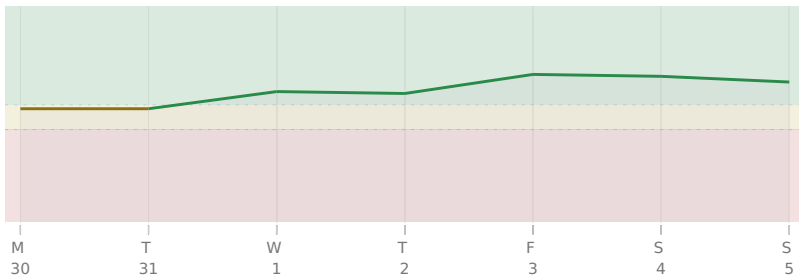

Contracts ★★★★★