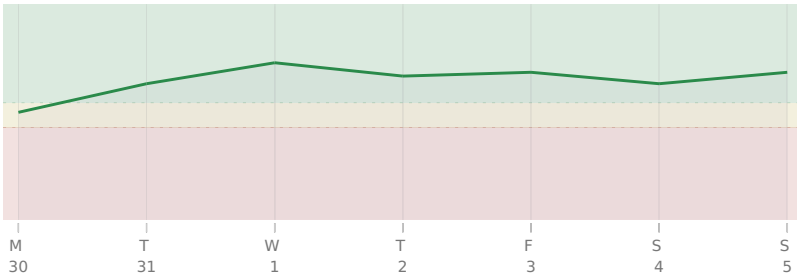

Health ★★★★★☆