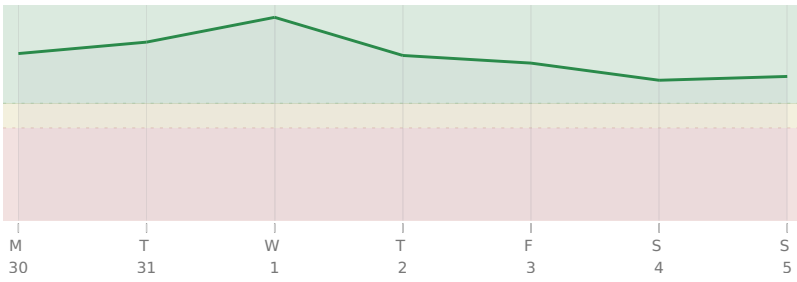

* = natal resonance — this transit echoes your birth chart, amplifying its influence

KEY DATES

Mon, 30 Jul ♁ NNode □ Square ♇ natal Pluto

Tue, 31 Jul ♆ Neptune △ Trine ♃ natal Mercury

Wed, 1 Aug ♃ Mercury enters ♍ Virgo

♃ Jupiter ♂ Conjunction ♂ natal Uranus

♁ NNode □ Square ♇ natal Pluto

♃ Jupiter □ Square ♁ natal NNode

♇ Pluto * Sextile ♃ natal Mercury

AREAS OF LIFE

Love ★★★★★

Home ★★★★★

Creativity ★★★★★