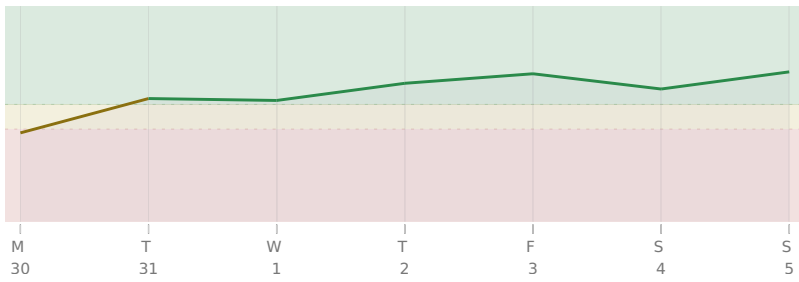

Personal Growth ★★★★★