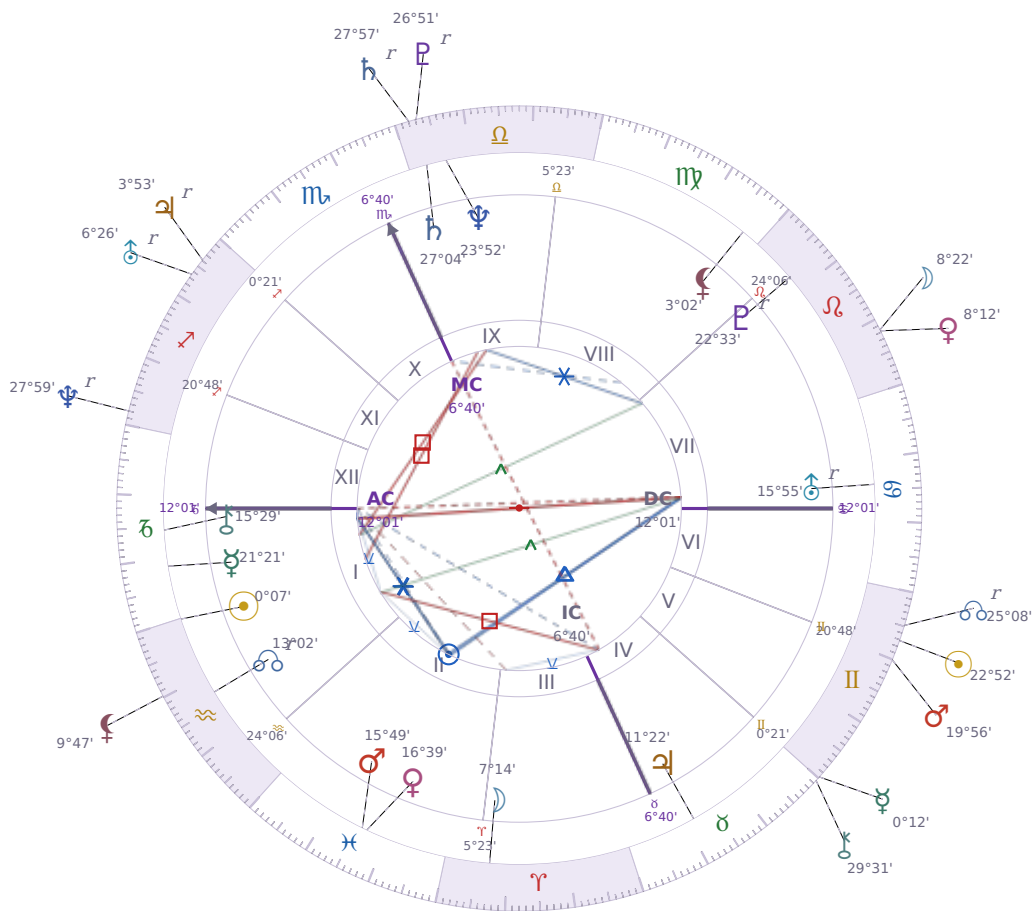

DAILY HOROSCOPE

Jeffrey Epstein

American financier and child sex offender (1953–2019)

♈ Aquarius January 20, 1953 06:15 Brooklyn

Tuesday, 14 June 1983

TRANSITS FOR TODAY

☉ Sun	in ♊ Gemini	22°52'27"
☾ Moon	in ♌ Leo	8°22'24"
☿ Mercury	in ♊ Gemini	0°12'36"
♀ Venus	in ♌ Leo	8°12'56"
♂ Mars	in ♊ Gemini	19°56'12"
♃ Jupiter	in ♐ Sagittarius Rx	3°53'47"
♄ Saturn	in ♎ Libra Rx	27°57'27"

♅ Uranus	in	♐ Sagittarius Rx	6°26'24"
♆ Neptune	in	♐ Sagittarius Rx	27°59'53"
♇ Pluto	in	♎ Libra Rx	26°51'22"
♁ Chiron	in	♉ Taurus	29°31'45"
♊ NNode	in	♊ Gemini Rx	25°08'43"
♁ Lilith	in	♒ Aquarius	9°47'54"

NATAL PLANETS

☉ Sun	in	♒ Aquarius	0°07'22"	I
☾ Moon	in	♈ Aries	7°14'09"	III
☿ Mercury	in	♄ Capricorn	21°21'29"	I
♀ Venus	in	♓ Pisces	16°39'59"	II
♂ Mars	in	♓ Pisces	15°49'39"	II
♃ Jupiter	in	♉ Taurus	11°22'13"	IV
♄ Saturn	in	♎ Libra	27°04'58"	IX
♅ Uranus	in	♋ Cancer	15°55'09"	VII Rx
♆ Neptune	in	♎ Libra	23°52'55"	IX
♇ Pluto	in	♌ Leo	22°33'54"	VII Rx
♁ Chiron	in	♄ Capricorn	15°29'52"	I
♊ North Node	in	♒ Aquarius	13°02'55"	I Rx
♁ Lilith	in	♍ Virgo	3°02'26"	VIII