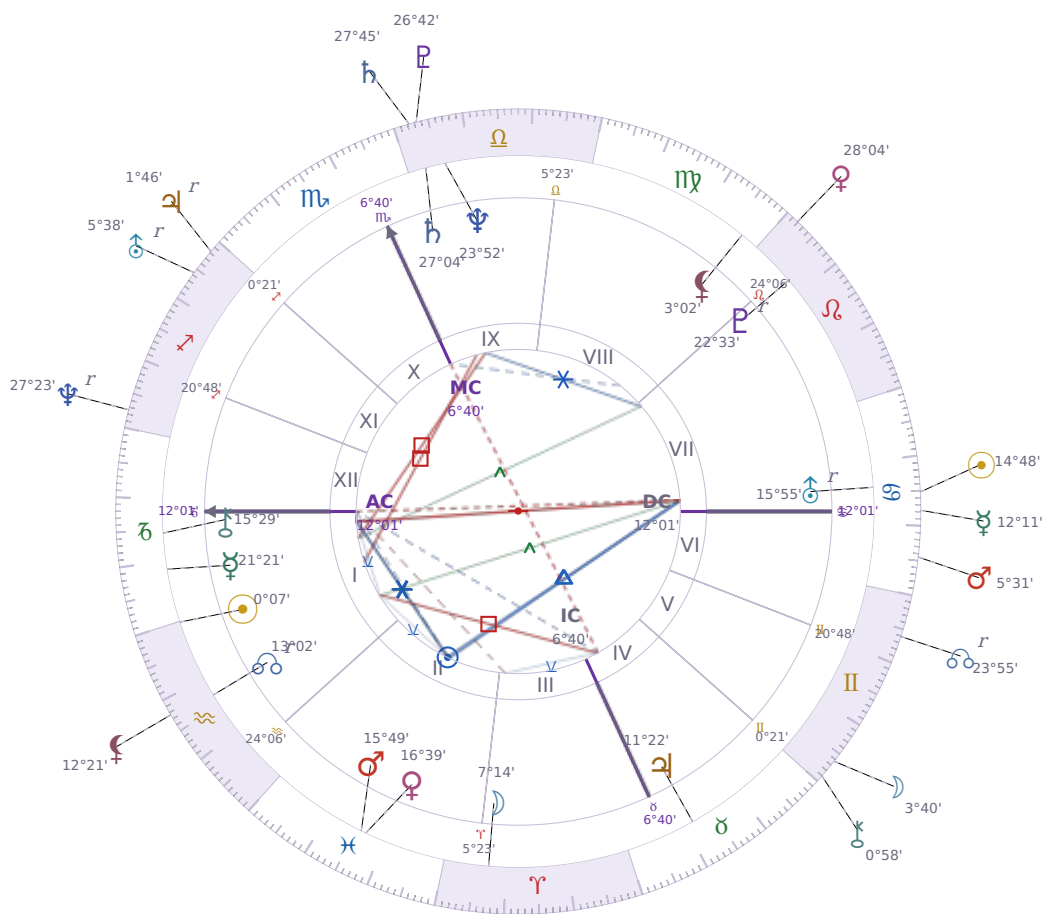

DAILY HOROSCOPE

Jeffrey Epstein

American financier and child sex offender (1953–2019)

♈ Aquarius January 20, 1953 06:15 Brooklyn

Thursday, 7 July 1983

TRANSITS FOR TODAY

☉ Sun	in ♋ Cancer	14°48'45"
☾ Moon	in ♊ Gemini	3°40'45"
☿ Mercury	in ♋ Cancer	12°11'37"
♀ Venus	in ♌ Leo	28°04'53"
♂ Mars	in ♋ Cancer	5°31'22"
♃ Jupiter	in ♐ Sagittarius Rx	1°46'59"
♄ Saturn	in ♎ Libra	27°45'07"

♅ Uranus	in	♐ Sagittarius Rx	5°38'40"
♆ Neptune	in	♐ Sagittarius Rx	27°23'12"
♇ Pluto	in	♎ Libra	26°42'38"
♁ Chiron	in	♊ Gemini	0°58'34"
♁ NNode	in	♊ Gemini Rx	23°55'39"
♁ Lilith	in	♒ Aquarius	12°21'42"

NATAL PLANETS

☉ Sun	in	♒ Aquarius	0°07'22"	I
☾ Moon	in	♈ Aries	7°14'09"	III
☿ Mercury	in	♑ Capricorn	21°21'29"	I
♀ Venus	in	♓ Pisces	16°39'59"	II
♂ Mars	in	♓ Pisces	15°49'39"	II
♃ Jupiter	in	♉ Taurus	11°22'13"	IV
♄ Saturn	in	♎ Libra	27°04'58"	IX
♅ Uranus	in	♋ Cancer	15°55'09"	VII Rx
♆ Neptune	in	♎ Libra	23°52'55"	IX
♇ Pluto	in	♌ Leo	22°33'54"	VII Rx
♁ Chiron	in	♑ Capricorn	15°29'52"	I
♁ North Node	in	♒ Aquarius	13°02'55"	I Rx
♁ Lilith	in	♍ Virgo	3°02'26"	VIII