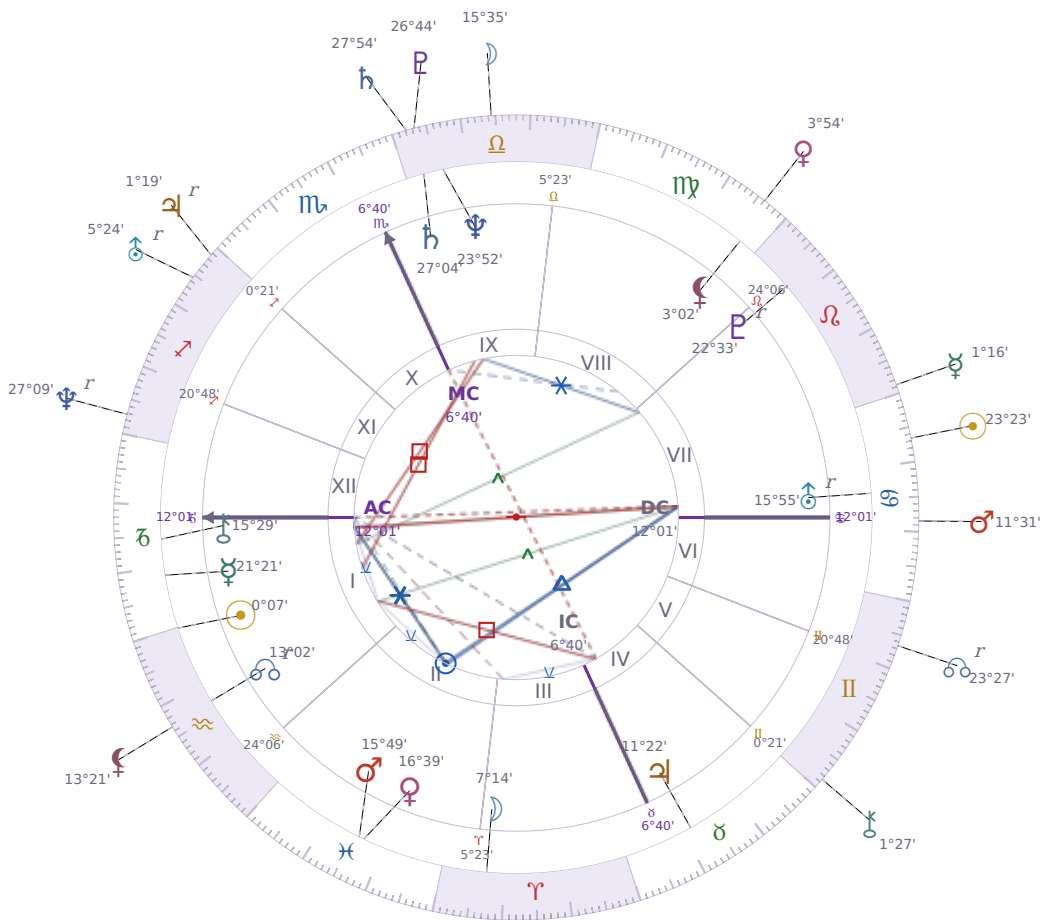

DAILY HOROSCOPE

Jeffrey Epstein

American financier and child sex offender (1953–2019)

♈ Aquarius January 20, 1953 06:15 Brooklyn

Saturday, 16 July 1983

TRANSITS FOR TODAY

☉ Sun	in ♋ Cancer	23°23'51"
☾ Moon	in ♎ Libra	15°35'18"
☿ Mercury	in ♌ Leo	1°16'45"
♀ Venus	in ♍ Virgo	3°54'25"
♂ Mars	in ♋ Cancer	11°31'25"
♃ Jupiter	in ♐ Sagittarius Rx	1°19'02"
♄ Saturn	in ♎ Libra	27°54'28"