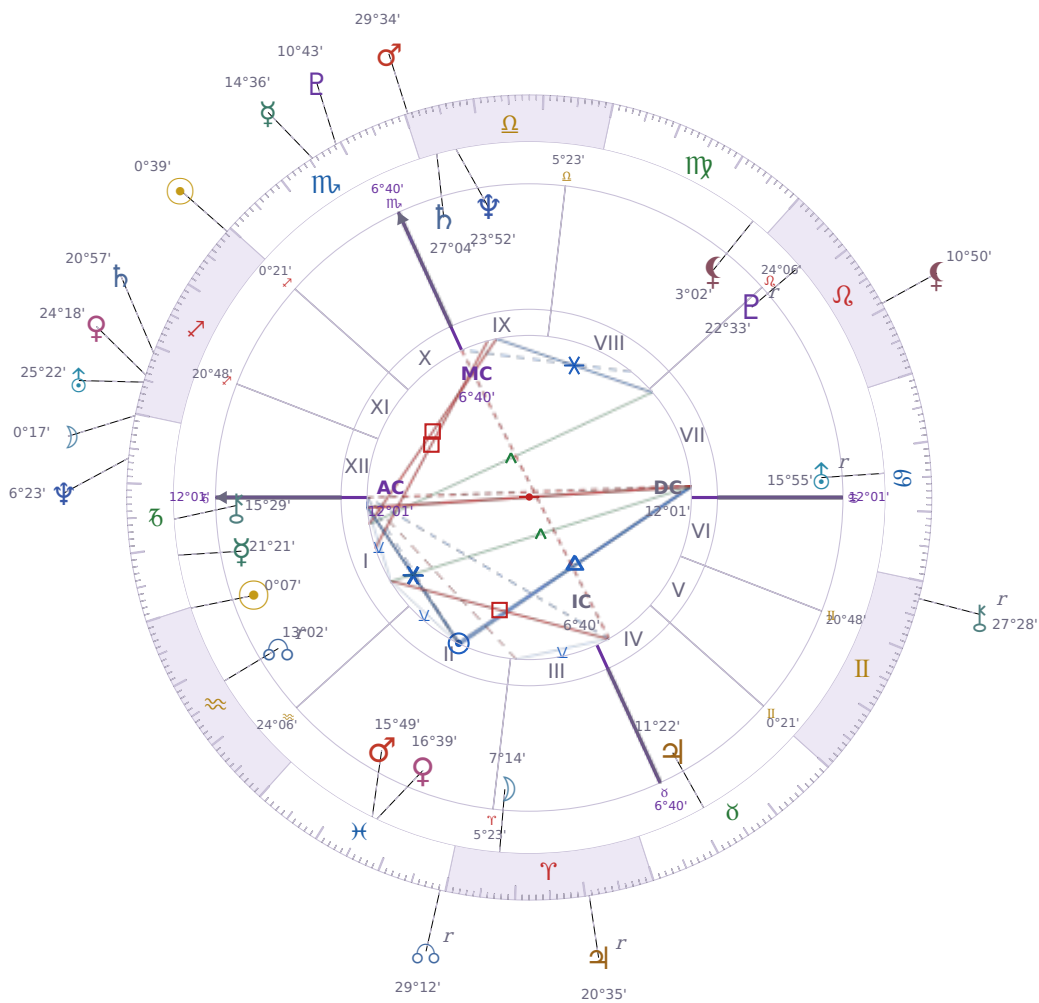

DAILY HOROSCOPE

Jeffrey Epstein

American financier and child sex offender (1953–2019)

♈ Aquarius January 20, 1953 06:15 Brooklyn

Monday, 23 November 1987

TRANSITS FOR TODAY

☉ Sun	in ♏ Sagittarius	0°39'12"
☾ Moon	in ♑ Capricorn	0°17'08"
☿ Mercury	in ♏ Scorpio	14°36'33"
♀ Venus	in ♏ Sagittarius	24°18'34"
♂ Mars	in ♎ Libra	29°34'58"
♃ Jupiter	in ♈ Aries Rx	20°35'31"
♄ Saturn	in ♏ Sagittarius	20°57'30"

♅ Uranus	in	♐ Sagittarius	25°22'09"
♆ Neptune	in	♑ Capricorn	6°23'56"
♇ Pluto	in	♏ Scorpio	10°43'36"
♁ Chiron	in	♊ Gemini Rx	27°28'49"
♁ NNode	in	♓ Pisces Rx	29°12'21"
♁ Lilith	in	♌ Leo	10°50'29"

NATAL PLANETS

☉ Sun	in	♒ Aquarius	0°07'22"	I
☾ Moon	in	♈ Aries	7°14'09"	III
☿ Mercury	in	♑ Capricorn	21°21'29"	I
♀ Venus	in	♓ Pisces	16°39'59"	II
♂ Mars	in	♓ Pisces	15°49'39"	II
♃ Jupiter	in	♉ Taurus	11°22'13"	IV
♄ Saturn	in	♎ Libra	27°04'58"	IX
♅ Uranus	in	♋ Cancer	15°55'09"	VII Rx
♆ Neptune	in	♎ Libra	23°52'55"	IX
♇ Pluto	in	♌ Leo	22°33'54"	VII Rx
♁ Chiron	in	♑ Capricorn	15°29'52"	I
♁ North Node	in	♒ Aquarius	13°02'55"	I Rx
♁ Lilith	in	♍ Virgo	3°02'26"	VIII