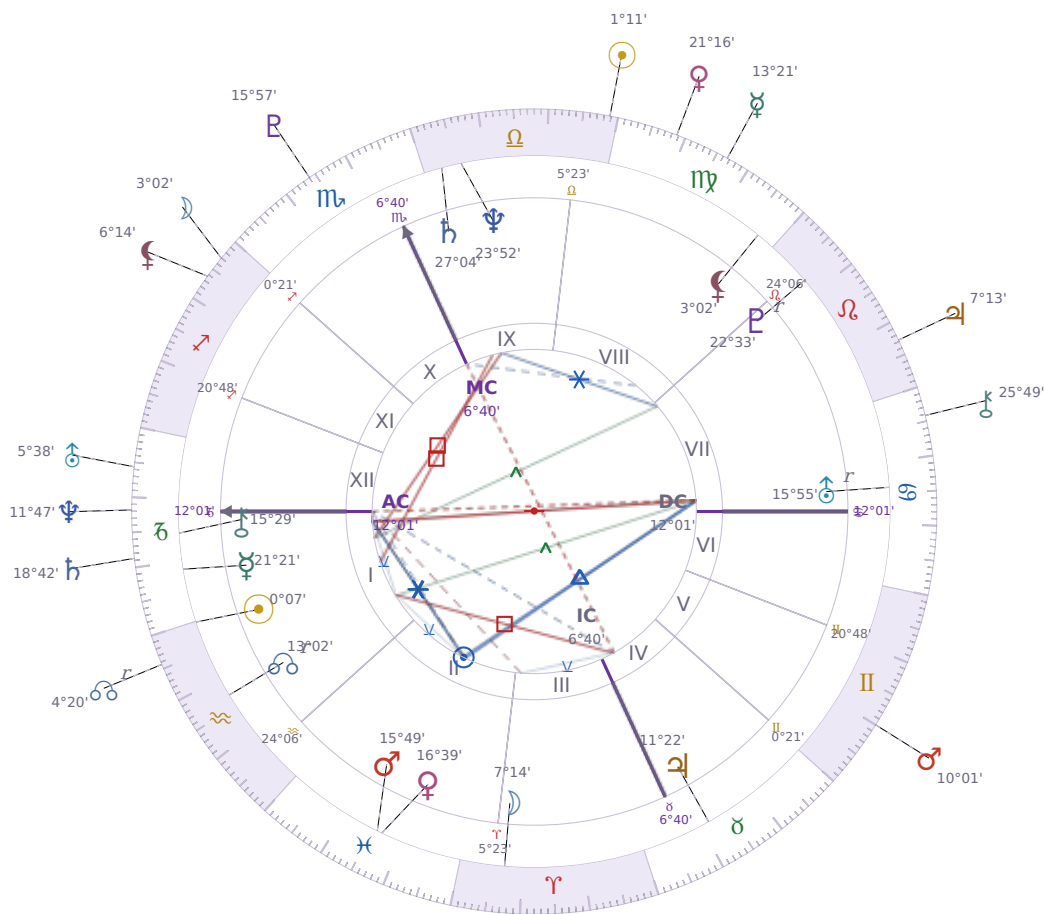

DAILY HOROSCOPE

Jeffrey Epstein

American financier and child sex offender (1953–2019)

♈ Aquarius January 20, 1953 06:15 Brooklyn

Monday, 24 September 1990

TRANSITS FOR TODAY

☉ Sun	in ♎ Libra	1°11'11"
☾ Moon	in ♐ Sagittarius	3°02'01"
☿ Mercury	in ♍ Virgo	13°21'38"
♀ Venus	in ♍ Virgo	21°16'16"
♂ Mars	in ♊ Gemini	10°01'26"
♃ Jupiter	in ♌ Leo	7°13'46"
♄ Saturn	in ♑ Capricorn	18°42'20"

♅ Uranus	in ♄ Capricorn	5°38'27"
♆ Neptune	in ♄ Capricorn	11°47'52"
♇ Pluto	in ♏ Scorpio	15°57'48"
♁ Chiron	in ♋ Cancer	25°49'10"
♁ NNode	in ♒ Aquarius Rx	4°20'59"
♁ Lilith	in ♐ Sagittarius	6°14'54"

## NATAL PLANETS

☉ Sun	in ♒ Aquarius	0°07'22"	I
☾ Moon	in ♈ Aries	7°14'09"	III
☿ Mercury	in ♄ Capricorn	21°21'29"	I
♀ Venus	in ♋ Pisces	16°39'59"	II
♂ Mars	in ♋ Pisces	15°49'39"	II
♃ Jupiter	in ♉ Taurus	11°22'13"	IV
♄ Saturn	in ♎ Libra	27°04'58"	IX
♅ Uranus	in ♋ Cancer	15°55'09"	VII Rx
♆ Neptune	in ♎ Libra	23°52'55"	IX
♇ Pluto	in ♌ Leo	22°33'54"	VII Rx
♁ Chiron	in ♄ Capricorn	15°29'52"	I
♁ North Node	in ♒ Aquarius	13°02'55"	I Rx
♁ Lilith	in ♍ Virgo	3°02'26"	VIII