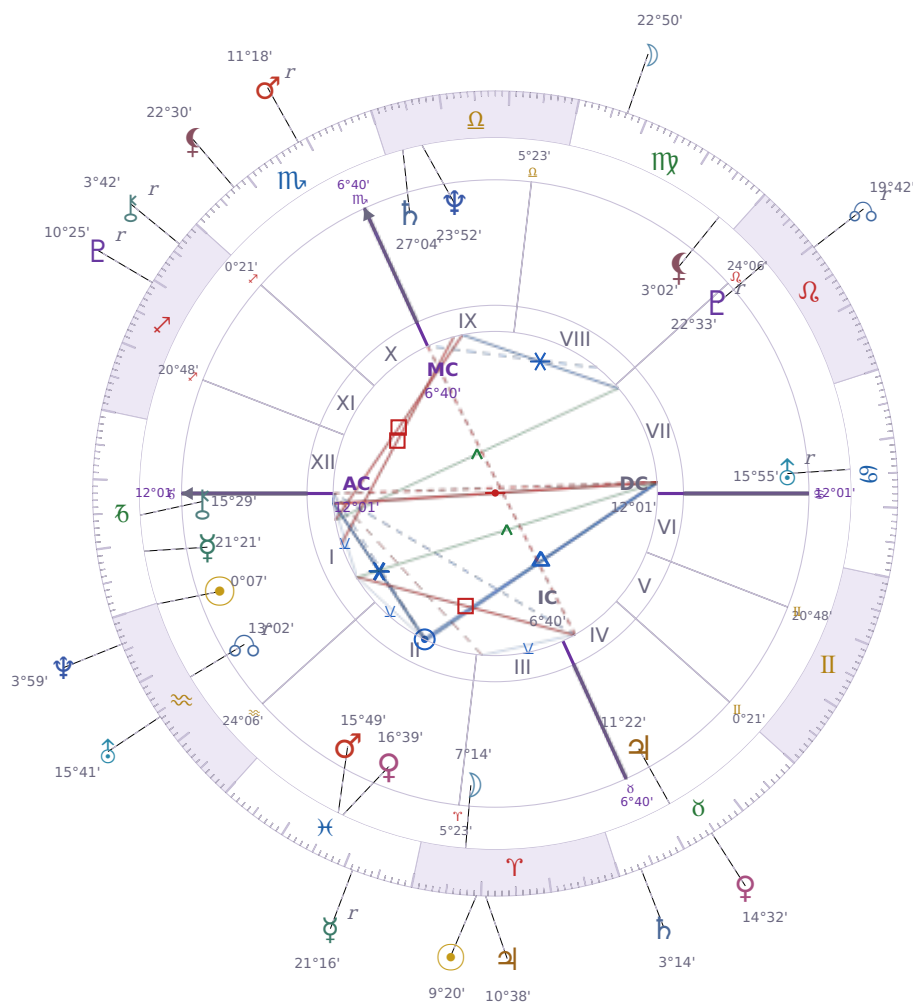

DAILY HOROSCOPE

Jeffrey Epstein

American financier and child sex offender (1953–2019)

♈ Aquarius January 20, 1953 06:15 Brooklyn

Tuesday, 30 March 1999

TRANSITS FOR TODAY

☉ Sun	in ♈ Aries	9°20'23"
☾ Moon	in ♍ Virgo	22°50'43"
☿ Mercury	in ♋ Pisces Rx	21°16'03"
♀ Venus	in ♉ Taurus	14°32'01"
♂ Mars	in ♏ Scorpio Rx	11°18'36"
♃ Jupiter	in ♈ Aries	10°38'58"
♄ Saturn	in ♉ Taurus	3°14'42"

♅ Uranus	in ♒ Aquarius	15°41'54"
♆ Neptune	in ♒ Aquarius	3°59'14"
♇ Pluto	in ♐ Sagittarius Rx	10°25'09"
♁ Chiron	in ♐ Sagittarius Rx	3°42'48"
♁ NNode	in ♌ Leo Rx	19°42'34"
♁ Lilith	in ♏ Scorpio	22°30'09"

## NATAL PLANETS

☉ Sun	in ♒ Aquarius	0°07'22"	I
☾ Moon	in ♈ Aries	7°14'09"	III
☿ Mercury	in ♐ Capricorn	21°21'29"	I
♀ Venus	in ♋ Pisces	16°39'59"	II
♂ Mars	in ♋ Pisces	15°49'39"	II
♃ Jupiter	in ♉ Taurus	11°22'13"	IV
♄ Saturn	in ♎ Libra	27°04'58"	IX
♅ Uranus	in ♋ Cancer	15°55'09"	VII Rx
♆ Neptune	in ♎ Libra	23°52'55"	IX
♇ Pluto	in ♌ Leo	22°33'54"	VII Rx
♁ Chiron	in ♐ Capricorn	15°29'52"	I
♁ North Node	in ♒ Aquarius	13°02'55"	I Rx
♁ Lilith	in ♍ Virgo	3°02'26"	VIII

## KEY TRANSIT FACTORS