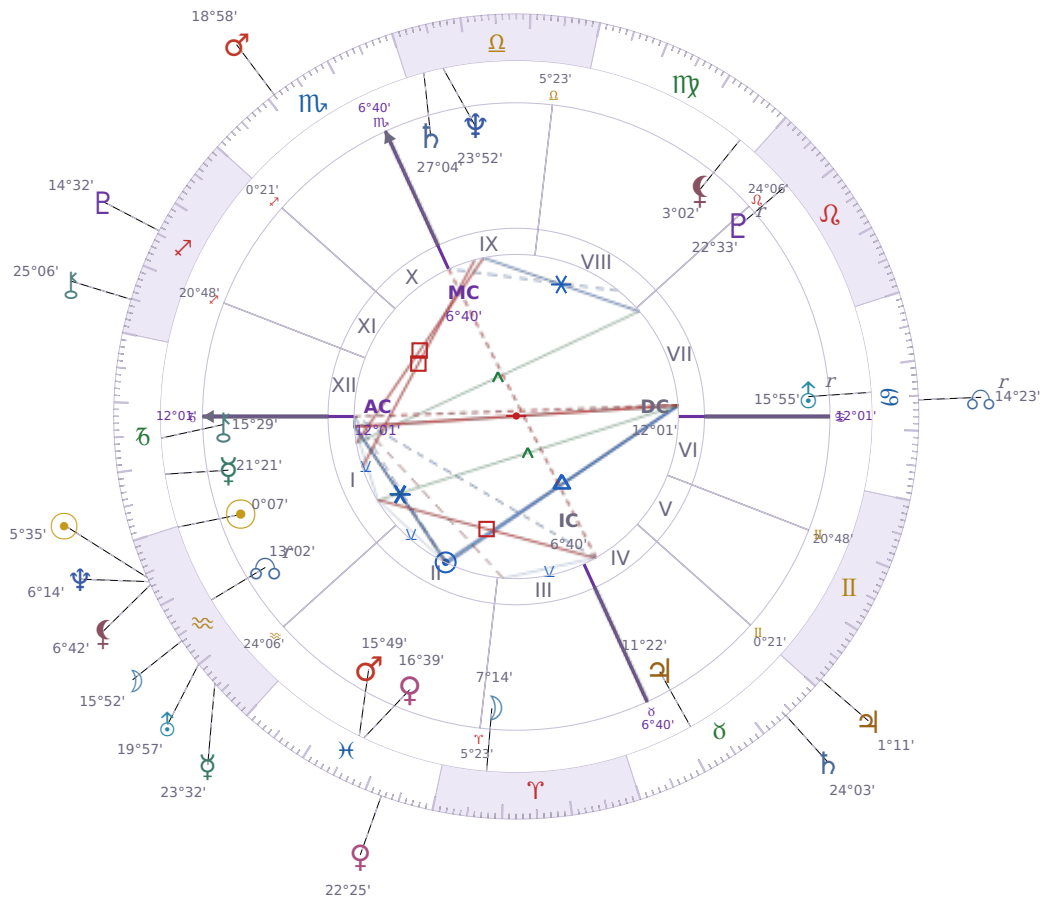

DAILY HOROSCOPE

Jeffrey Epstein

American financier and child sex offender (1953–2019)

♈ Aquarius January 20, 1953 06:15 Brooklyn

Thursday, 25 January 2001

TRANSITS FOR TODAY

☉ Sun	in ♈ Aquarius	5°35'07"
☾ Moon	in ♈ Aquarius	15°52'06"
☿ Mercury	in ♈ Aquarius	23°32'41"
♀ Venus	in ♋ Pisces	22°25'54"
♂ Mars	in ♏ Scorpio	18°58'13"
♃ Jupiter	in ♊ Gemini	1°11'15"
♄ Saturn	in ♉ Taurus	24°03'35"

♅ Uranus	in ♒ Aquarius	19°57'11"
♆ Neptune	in ♒ Aquarius	6°14'04"
♇ Pluto	in ♐ Sagittarius	14°32'43"
♁ Chiron	in ♐ Sagittarius	25°06'37"
♁ NNode	in ♋ Cancer Rx	14°23'18"
♁ Lilith	in ♒ Aquarius	6°42'54"

NATAL PLANETS

☉ Sun	in ♒ Aquarius	0°07'22"	I
☾ Moon	in ♈ Aries	7°14'09"	III
☿ Mercury	in ♐ Capricorn	21°21'29"	I
♀ Venus	in ♋ Pisces	16°39'59"	II
♂ Mars	in ♋ Pisces	15°49'39"	II
♃ Jupiter	in ♉ Taurus	11°22'13"	IV
♄ Saturn	in ♎ Libra	27°04'58"	IX
♅ Uranus	in ♋ Cancer	15°55'09"	VII Rx
♆ Neptune	in ♎ Libra	23°52'55"	IX
♇ Pluto	in ♌ Leo	22°33'54"	VII Rx
♁ Chiron	in ♐ Capricorn	15°29'52"	I
♁ North Node	in ♒ Aquarius	13°02'55"	I Rx
♁ Lilith	in ♍ Virgo	3°02'26"	VIII

KEY DATE

♃ Jupiter stations Direct

Jupiter turning **direct again** means opportunities and decisions that felt stuck or unclear over the past months can finally move ahead with real momentum. What becomes **clearer now** is whether plans, applications, or deals are actually going to work — delays lift and you get actual answers instead of waiting. **Growth starts moving** in the areas where *Jupiter* sits in your chart, so watch for openings in money, work, relationships, or learning that were on pause during the retrograde.