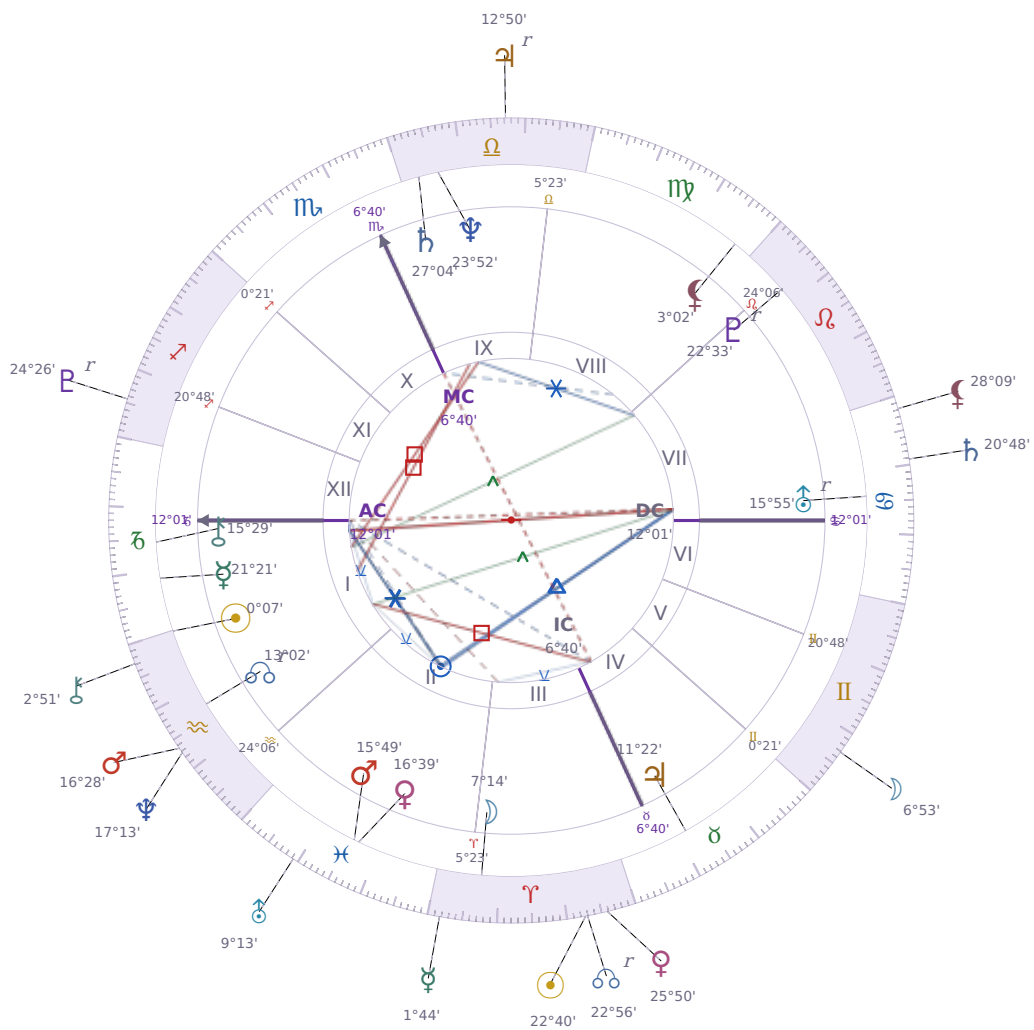

DAILY HOROSCOPE

Jeffrey Epstein

American financier and child sex offender (1953–2019)

♈ Aquarius January 20, 1953 06:15 Brooklyn

Tuesday, 12 April 2005

TRANSITS FOR TODAY

☉ Sun	in ♈ Aries	22°40'37"
☾ Moon	in ♊ Gemini	6°53'19"
☿ Mercury	in ♈ Aries	1°44'49"
♀ Venus	in ♈ Aries	25°50'30"
♂ Mars	in ♈ Aquarius	16°28'53"
♃ Jupiter	in ♎ Libra Rx	12°50'23"
♄ Saturn	in ♋ Cancer	20°48'42"

♅ Uranus	in ♓ Pisces	9°13'19"
♆ Neptune	in ♒ Aquarius	17°13'22"
♇ Pluto	in ♐ Sagittarius Rx	24°26'35"
♁ Chiron	in ♒ Aquarius	2°51'24"
♁ NNode	in ♈ Aries Rx	22°56'51"
♁ Lilith	in ♋ Cancer	28°09'29"

NATAL PLANETS

☉ Sun	in ♒ Aquarius	0°07'22"	I
☾ Moon	in ♈ Aries	7°14'09"	III
☿ Mercury	in ♑ Capricorn	21°21'29"	I
♀ Venus	in ♓ Pisces	16°39'59"	II
♂ Mars	in ♓ Pisces	15°49'39"	II
♃ Jupiter	in ♉ Taurus	11°22'13"	IV
♄ Saturn	in ♎ Libra	27°04'58"	IX
♅ Uranus	in ♋ Cancer	15°55'09"	VII Rx
♆ Neptune	in ♎ Libra	23°52'55"	IX
♇ Pluto	in ♌ Leo	22°33'54"	VII Rx
♁ Chiron	in ♑ Capricorn	15°29'52"	I
♁ North Node	in ♒ Aquarius	13°02'55"	I Rx
♁ Lilith	in ♍ Virgo	3°02'26"	VIII