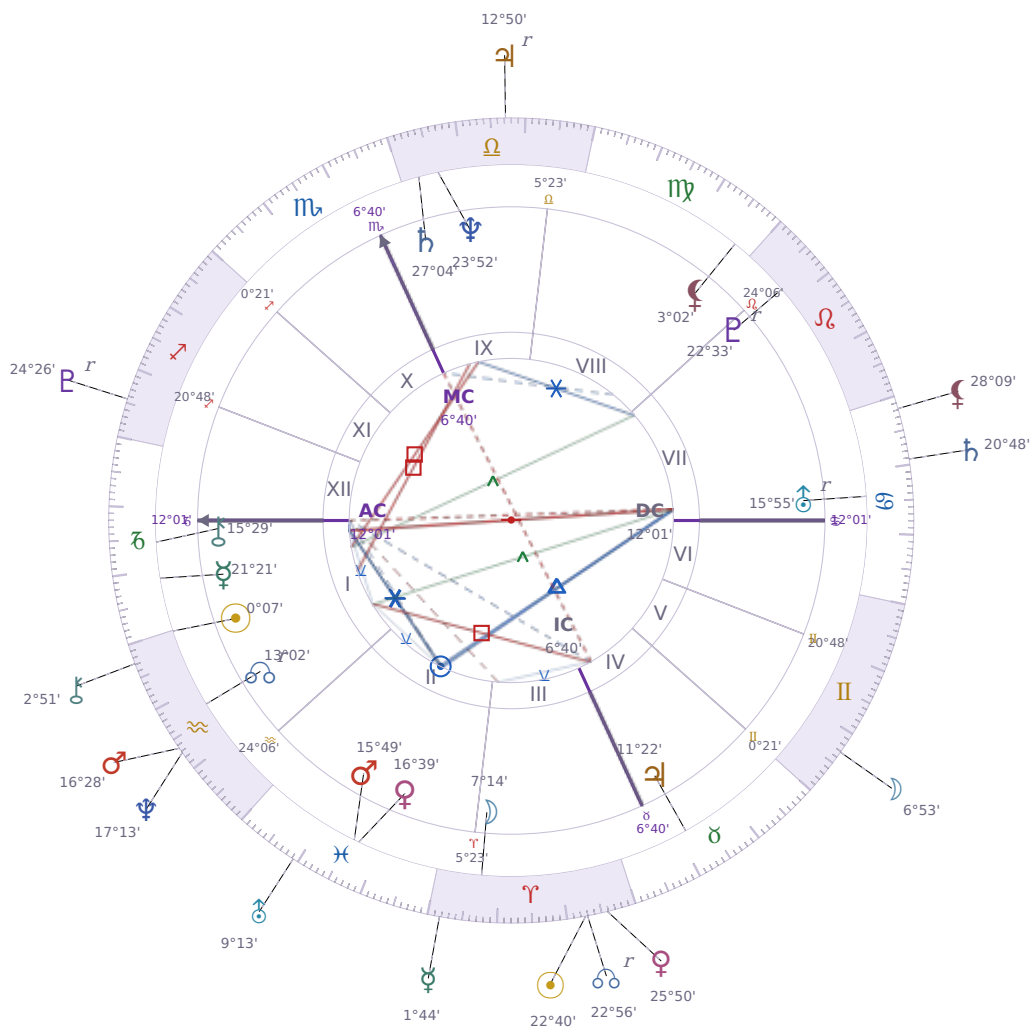

DAILY HOROSCOPE

Jeffrey Epstein

American financier and child sex offender (1953–2019)

♈ Aquarius January 20, 1953 06:15 Brooklyn

Tuesday, 12 April 2005

TRANSITS FOR TODAY

☉ Sun	in ♈ Aries	22°40'37"
☾ Moon	in ♊ Gemini	6°53'19"
☿ Mercury	in ♈ Aries	1°44'49"
♀ Venus	in ♈ Aries	25°50'30"
♂ Mars	in ♈ Aquarius	16°28'53"
♃ Jupiter	in ♎ Libra Rx	12°50'23"
♄ Saturn	in ♋ Cancer	20°48'42"

♅ Uranus	in ♓ Pisces	9°13'19"
♆ Neptune	in ♒ Aquarius	17°13'22"
♇ Pluto	in ♐ Sagittarius Rx	24°26'35"
♁ Chiron	in ♒ Aquarius	2°51'24"
♁ NNode	in ♈ Aries Rx	22°56'51"
♁ Lilith	in ♋ Cancer	28°09'29"

NATAL PLANETS

☉ Sun	in ♒ Aquarius	0°07'22"	I
☾ Moon	in ♈ Aries	7°14'09"	III
☿ Mercury	in ♐ Capricorn	21°21'29"	I
♀ Venus	in ♓ Pisces	16°39'59"	II
♂ Mars	in ♓ Pisces	15°49'39"	II
♃ Jupiter	in ♉ Taurus	11°22'13"	IV
♄ Saturn	in ♎ Libra	27°04'58"	IX
♅ Uranus	in ♋ Cancer	15°55'09"	VII Rx
♆ Neptune	in ♎ Libra	23°52'55"	IX
♇ Pluto	in ♌ Leo	22°33'54"	VII Rx
♁ Chiron	in ♐ Capricorn	15°29'52"	I
♁ North Node	in ♒ Aquarius	13°02'55"	I Rx
♁ Lilith	in ♍ Virgo	3°02'26"	VIII