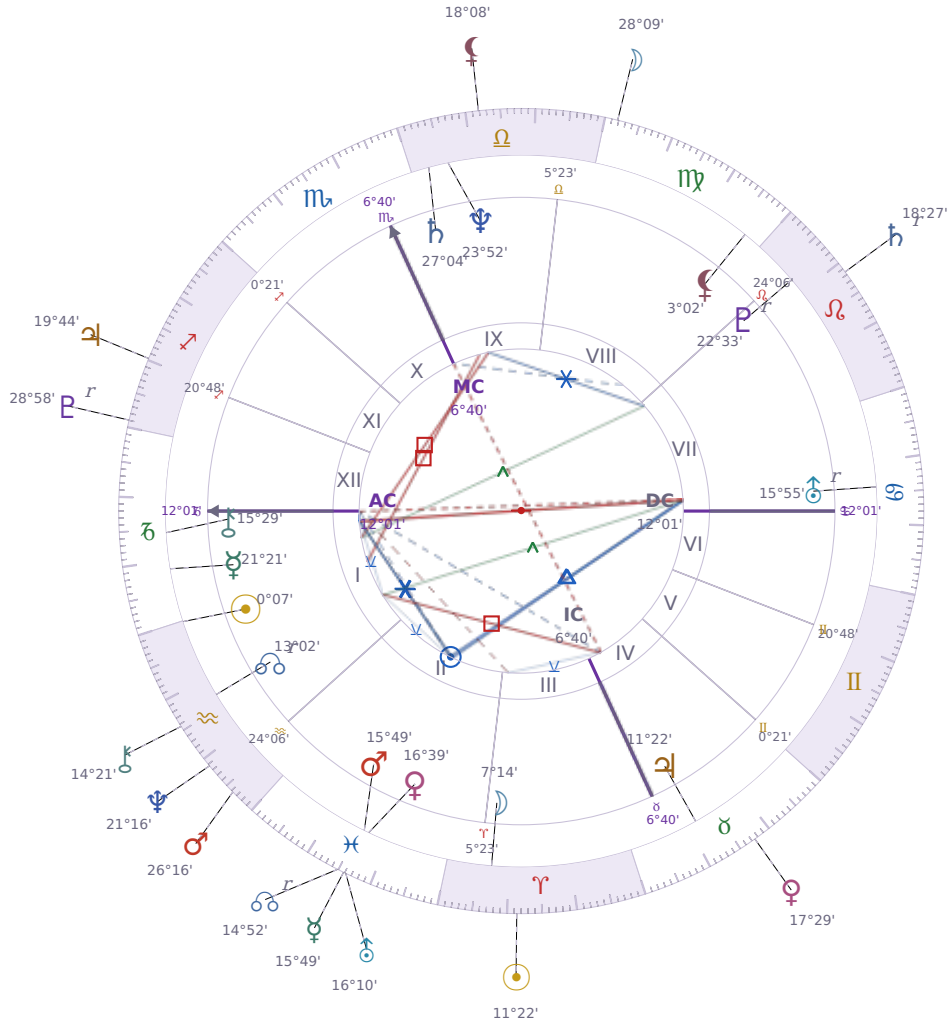

DAILY HOROSCOPE

Jeffrey Epstein

American financier and child sex offender (1953–2019)

♈ Aquarius January 20, 1953 06:15 Brooklyn

Sunday, 1 April 2007

TRANSITS FOR TODAY

☉ Sun	in ♈ Aries	11°22'58"
☾ Moon	in ♍ Virgo	28°09'47"
☿ Mercury	in ♉ Taurus	15°49'34"
♀ Venus	in ♉ Taurus	17°29'31"
♂ Mars	in ♈ Aquarius	26°16'01"
♃ Jupiter	in ♐ Sagittarius	19°44'47"
♄ Saturn	in ♌ Leo Rx	18°27'31"
♅ Uranus	in ♉ Taurus	16°10'59"
♆ Neptune	in ♈ Aquarius	21°16'31"
♇ Pluto	in ♐ Sagittarius Rx	28°58'00"
♁ Chiron	in ♈ Aquarius	14°21'20"
♊ NNode	in ♉ Taurus Rx	14°52'37"
♋ Lilith	in ♎ Libra	18°08'00"

## NATAL PLANETS

☉ Sun	in ♒ Aquarius	0°07'22"	I
☾ Moon	in ♈ Aries	7°14'09"	III
☿ Mercury	in ♐ Capricorn	21°21'29"	I
♀ Venus	in ♓ Pisces	16°39'59"	II
♂ Mars	in ♓ Pisces	15°49'39"	II
♃ Jupiter	in ♉ Taurus	11°22'13"	IV
♄ Saturn	in ♎ Libra	27°04'58"	IX
♅ Uranus	in ♋ Cancer	15°55'09"	VII Rx
♆ Neptune	in ♎ Libra	23°52'55"	IX
♇ Pluto	in ♌ Leo	22°33'54"	VII Rx
♁ Chiron	in ♐ Capricorn	15°29'52"	I
♁ North Node	in ♒ Aquarius	13°02'55"	I Rx
♁ Lilith	in ♍ Virgo	3°02'26"	VIII

## KEY DATE

## KEY TRANSIT FACTORS