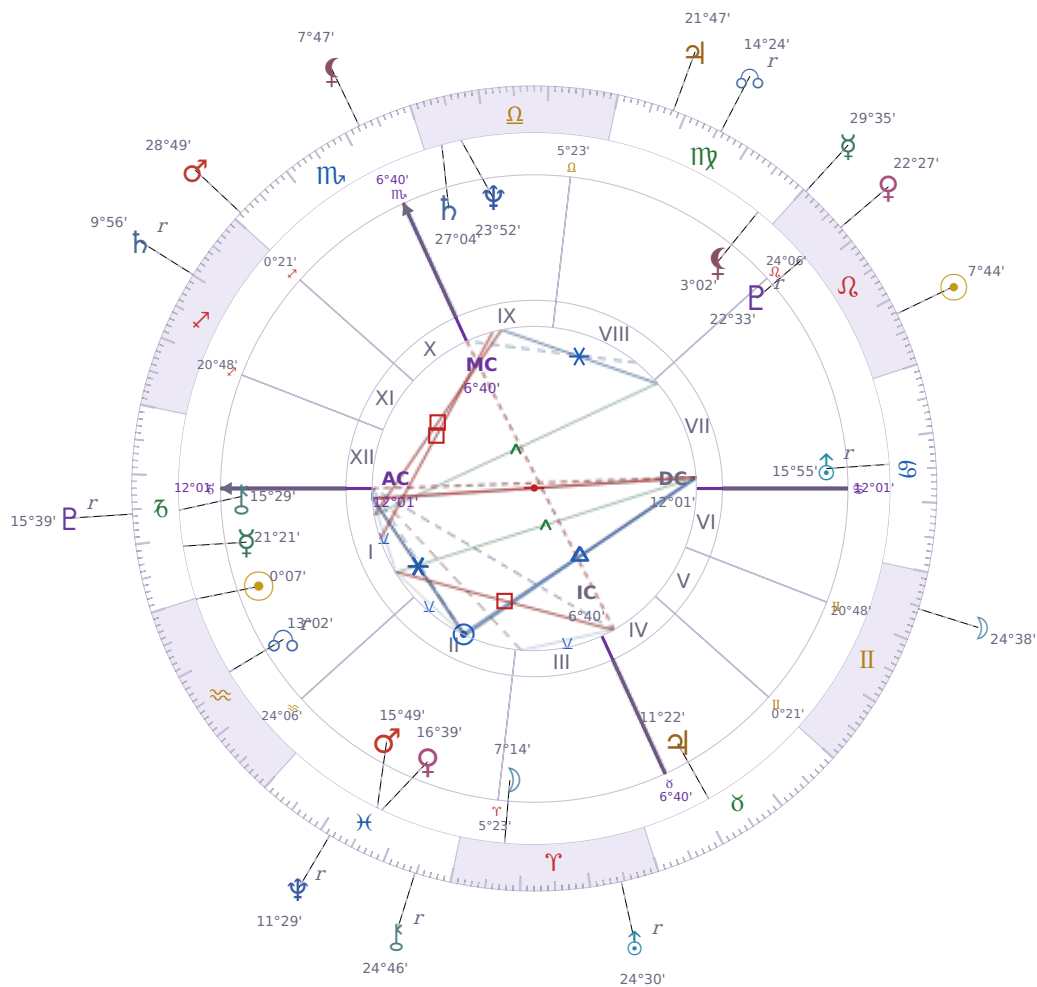

DAILY HOROSCOPE

Jeffrey Epstein

American financier and child sex offender (1953–2019)

♈ Aquarius January 20, 1953 06:15 Brooklyn

Saturday, 30 July 2016

TRANSITS FOR TODAY

☉ Sun	in ♌ Leo	7°44'35"
☾ Moon	in ♊ Gemini	24°38'23"
☿ Mercury	in ♌ Leo	29°35'33"
♀ Venus	in ♌ Leo	22°27'00"
♂ Mars	in ♏ Scorpio	28°49'19"
♃ Jupiter	in ♍ Virgo	21°47'51"
♄ Saturn	in ♐ Sagittarius Rx	9°56'05"

♅ Uranus	in ♈ Aries Rx	24°30'27"
♆ Neptune	in ♋ Pisces Rx	11°29'55"
♇ Pluto	in ♐ Capricorn Rx	15°39'59"
♁ Chiron	in ♋ Pisces Rx	24°46'51"
♁ NNode	in ♍ Virgo Rx	14°24'31"
♁ Lilith	in ♏ Scorpio	7°47'23"

NATAL PLANETS

☉ Sun	in ♒ Aquarius	0°07'22"	I
☾ Moon	in ♈ Aries	7°14'09"	III
☿ Mercury	in ♐ Capricorn	21°21'29"	I
♀ Venus	in ♋ Pisces	16°39'59"	II
♂ Mars	in ♋ Pisces	15°49'39"	II
♃ Jupiter	in ♉ Taurus	11°22'13"	IV
♄ Saturn	in ♎ Libra	27°04'58"	IX
♅ Uranus	in ♋ Cancer	15°55'09"	VII Rx
♆ Neptune	in ♎ Libra	23°52'55"	IX
♇ Pluto	in ♌ Leo	22°33'54"	VII Rx
♁ Chiron	in ♐ Capricorn	15°29'52"	I
♁ North Node	in ♒ Aquarius	13°02'55"	I Rx
♁ Lilith	in ♍ Virgo	3°02'26"	VIII

KEY TRANSIT FACTORS

♀ Venus ☌ Conjunction ♇ natal Pluto

You're drawn to people and situations with real intensity right now, and surface-level connections feel boring to you. Your feelings run deeper than usual, and you want to know what's really going on beneath the surface in your relationships. This period will pass in a few weeks, but while it lasts you'll notice yourself **cutting through pretense and demanding authenticity** from those around you.