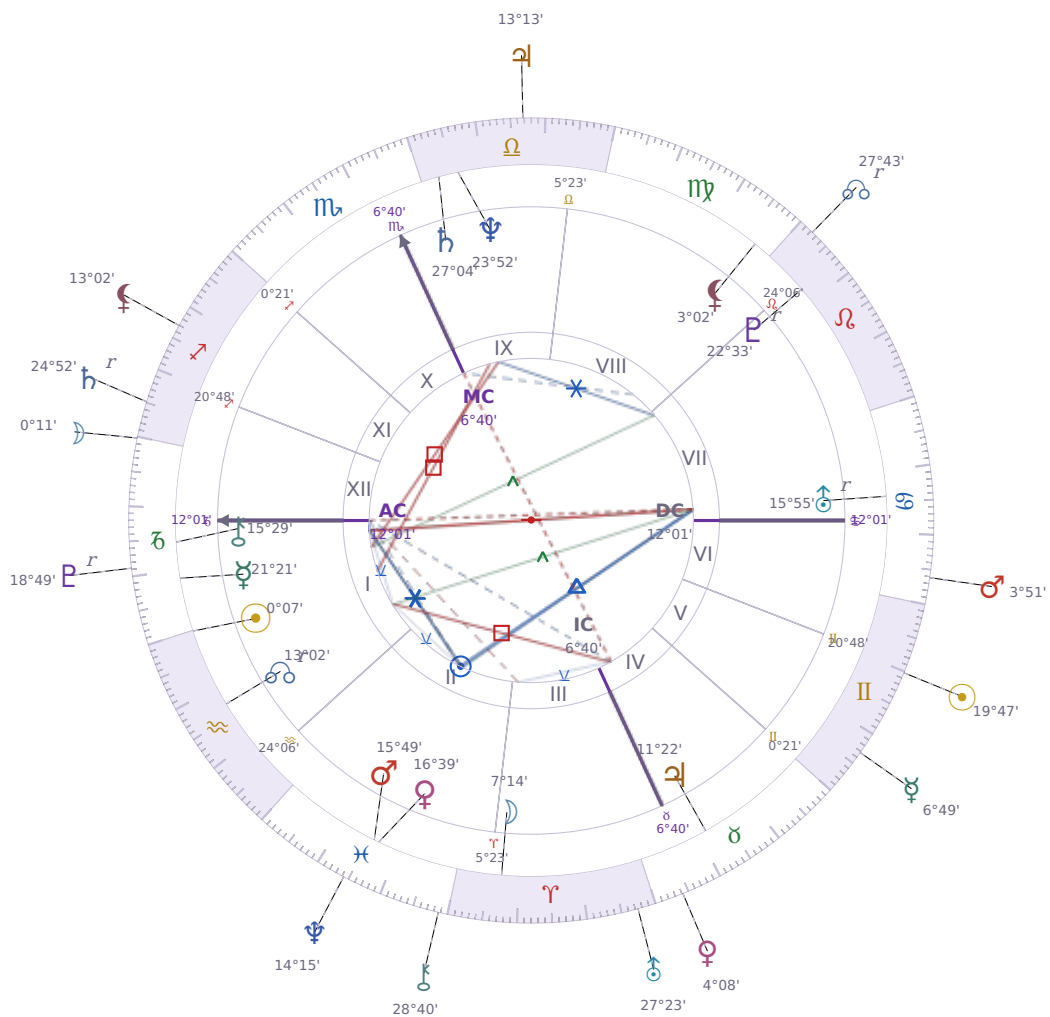

DAILY HOROSCOPE

Jeffrey Epstein

American financier and child sex offender (1953–2019)

♈ Aquarius January 20, 1953 06:15 Brooklyn

Saturday, 10 June 2017

TRANSITS FOR TODAY

☉ Sun	in ♊ Gemini	19°47'50"
☾ Moon	in ♑ Capricorn	0°11'48"
☿ Mercury	in ♊ Gemini	6°49'36"
♀ Venus	in ♉ Taurus	4°08'54"
♂ Mars	in ♋ Cancer	3°51'45"
♃ Jupiter	in ♎ Libra	13°13'03"
♄ Saturn	in ♐ Sagittarius Rx	24°52'08"

♅ Uranus	in ♈ Aries	27°23'59"
♆ Neptune	in ♋ Pisces	14°15'18"
♇ Pluto	in ♄ Capricorn Rx	18°49'06"
♁ Chiron	in ♋ Pisces	28°40'29"
♁ NNode	in ♌ Leo Rx	27°43'35"
♁ Lilith	in ♐ Sagittarius	13°02'58"

NATAL PLANETS

☉ Sun	in ♒ Aquarius	0°07'22"	I
☾ Moon	in ♈ Aries	7°14'09"	III
☿ Mercury	in ♄ Capricorn	21°21'29"	I
♀ Venus	in ♋ Pisces	16°39'59"	II
♂ Mars	in ♋ Pisces	15°49'39"	II
♃ Jupiter	in ♉ Taurus	11°22'13"	IV
♄ Saturn	in ♎ Libra	27°04'58"	IX
♅ Uranus	in ♋ Cancer	15°55'09"	VII Rx
♆ Neptune	in ♎ Libra	23°52'55"	IX
♇ Pluto	in ♌ Leo	22°33'54"	VII Rx
♁ Chiron	in ♄ Capricorn	15°29'52"	I
♁ North Node	in ♒ Aquarius	13°02'55"	I Rx
♁ Lilith	in ♍ Virgo	3°02'26"	VIII

KEY DATE

♃ Jupiter stations Direct

Jupiter turning **direct again** means opportunities and decisions that felt stuck or unclear over the past months can finally move ahead with real momentum. What becomes **clearer now** is whether plans, applications, or deals are actually going to work — delays lift and you get actual answers instead of waiting. **Growth starts moving** in the areas where *Jupiter* sits in your chart, so watch for openings in money, work, relationships, or learning that were on pause during the retrograde.