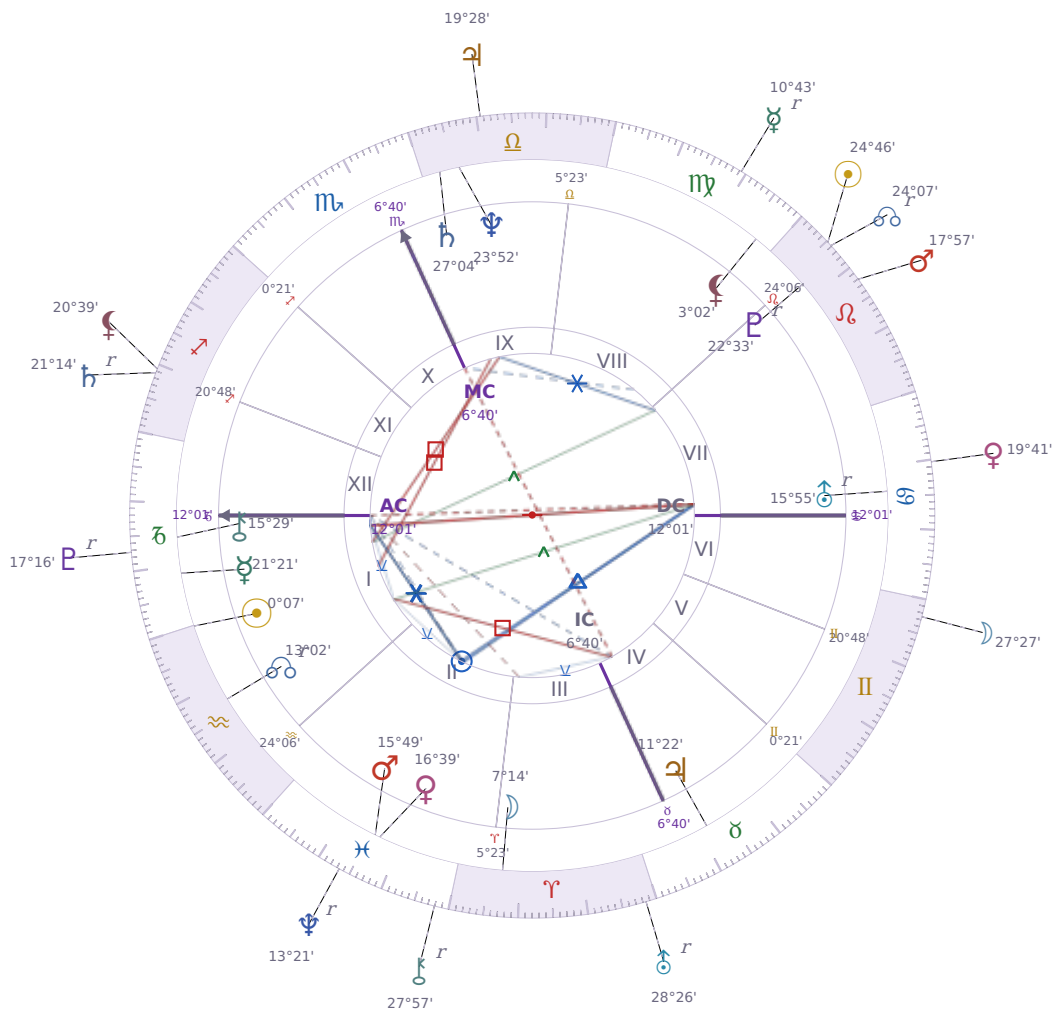

DAILY HOROSCOPE

## Jeffrey Epstein

American financier and child sex offender (1953–2019)

♈ Aquarius January 20, 1953 06:15 Brooklyn

**Thursday, 17 August 2017**