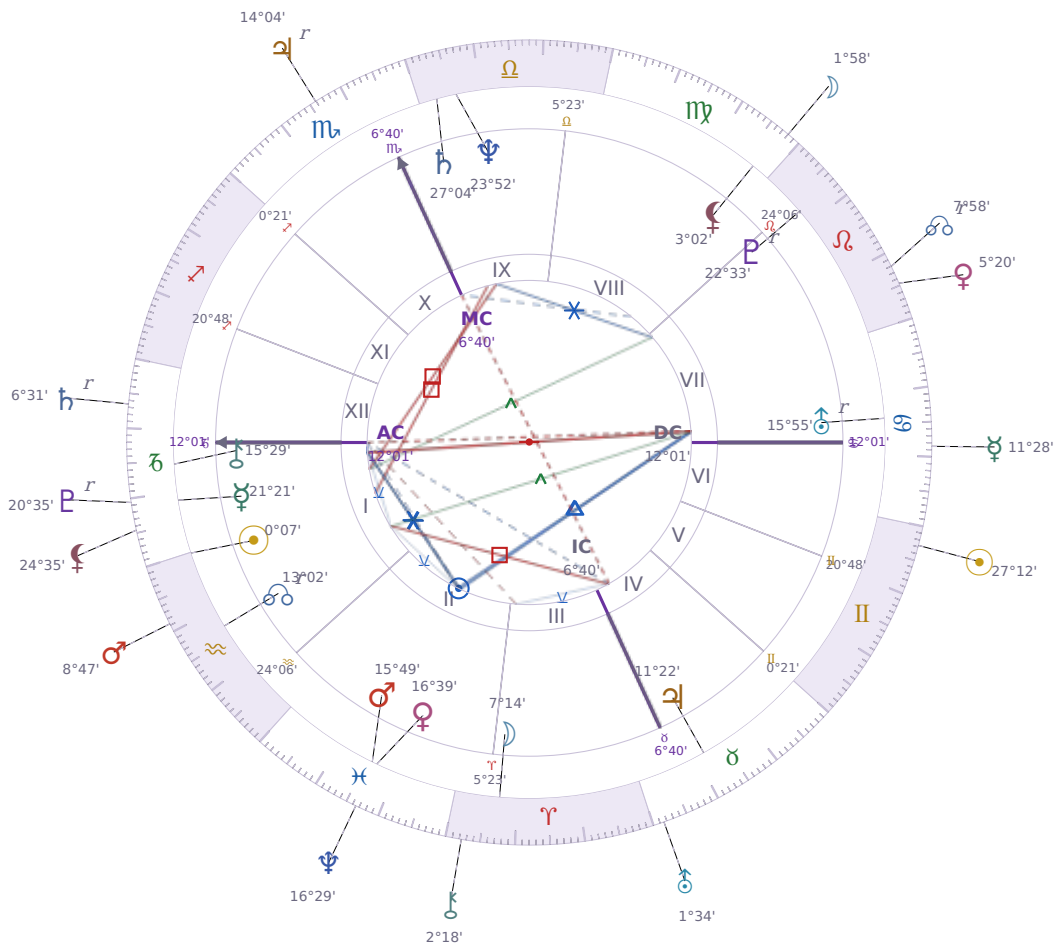

DAILY HOROSCOPE

## Jeffrey Epstein

American financier and child sex offender (1953–2019)

♈ Aquarius January 20, 1953 06:15 Brooklyn

**Monday, 18 June 2018**