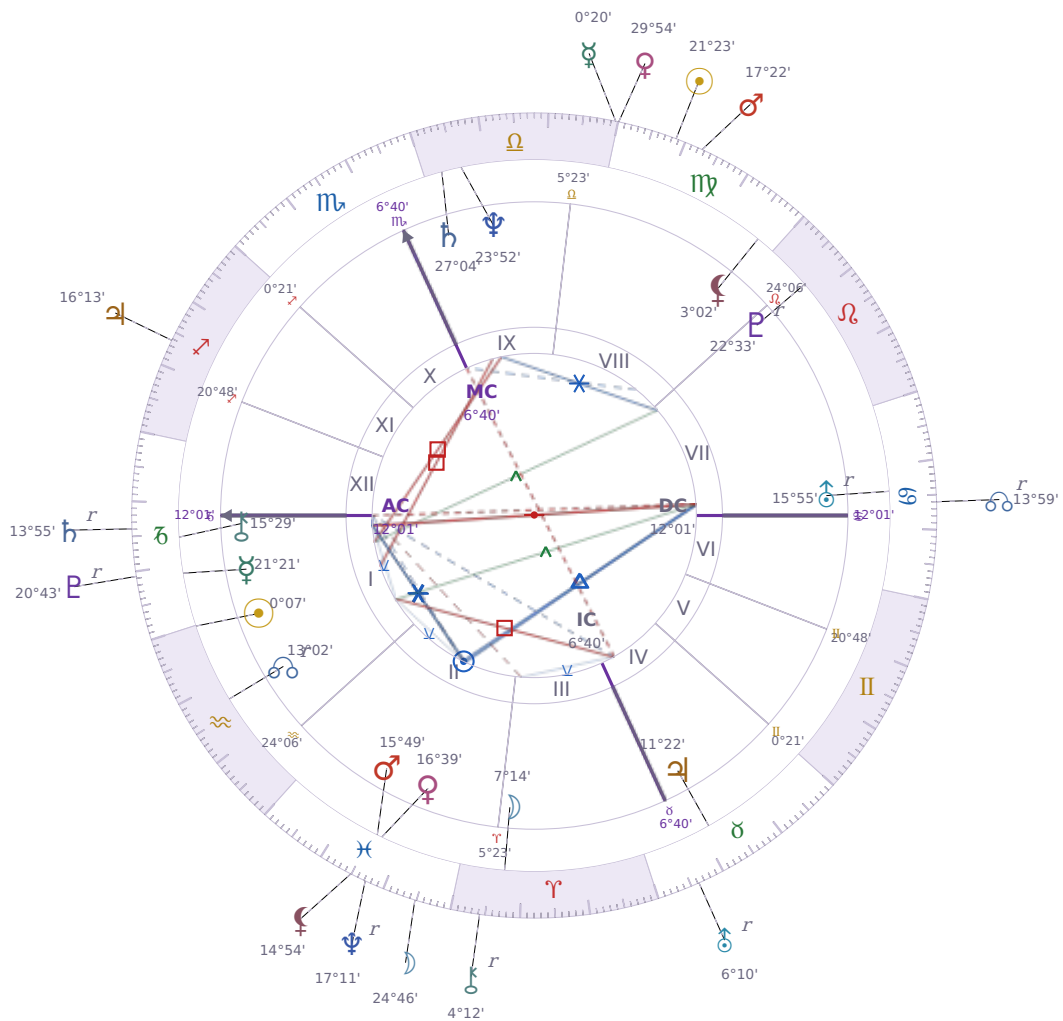

DAILY HOROSCOPE

## Jeffrey Epstein

American financier and child sex offender (1953–2019)

♈ Aquarius January 20, 1953 06:15 Brooklyn

**Saturday, 14 September 2019**

### TRANSITS FOR TODAY

☉ Sun	in ♍ Virgo	21°23'11"
☾ Moon	in ♓ Pisces	24°46'26"
☿ Mercury	in ♎ Libra	0°20'38"
♀ Venus	in ♍ Virgo	29°54'40"
♂ Mars	in ♍ Virgo	17°22'40"
♃ Jupiter	in ♐ Sagittarius	16°13'33"
♄ Saturn	in ♑ Capricorn Rx	13°55'19"